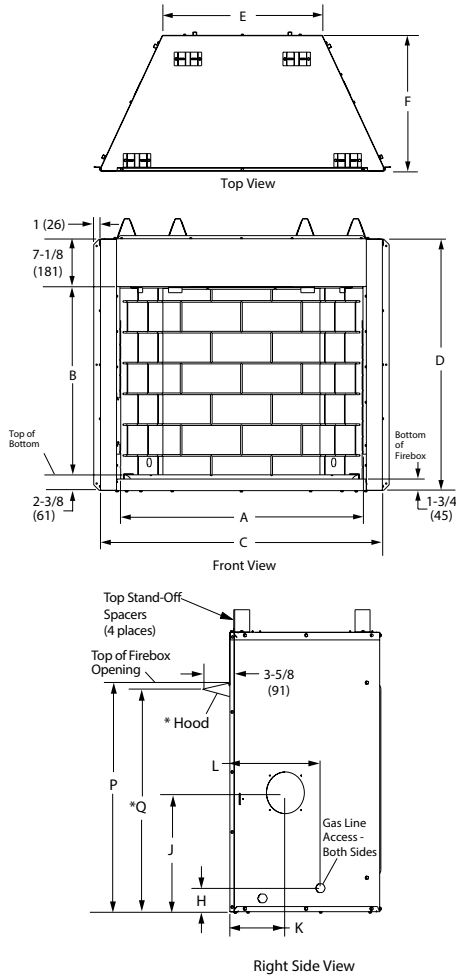

**FEATURES**

- 🔥 Available in 32", 36" and 42" models.
- 🔥 28" tall and full width refractory opening on all models
- 🔥 Low to the floor masonry design for a cleaner, more traditional look.
- 🔥 Realistic refractory brick liner available in stacked or herringbone pattern.
- 🔥 Mesh draw screens for a more realistic appearance.
- 🔥 Radiant smooth-faced design with durable black powder-coat finish.
- 🔥 Includes required heat deflection hood.
- 🔥 Select from a variety of compatible vent-free log sets and controls (sold separately)
- 🔥 Optional outside air kit available.
- 🔥 20 year limited warranty.

## FRAMING SPECIFICATIONS

	VRT3232	VRT3236	VRT3242
A	38-1/4"	42-1/4"	48-1/4"
B	40-1/4"	40-1/4"	40-1/4"
C	20-1/2"	20-1/2"	20-1/2"

## INTERIOR FIREBOX DIMENSIONS\*

	VRT3232	VRT3236	VRT3242
FRONT WIDTH	31"	35"	41"
REAR WIDTH	19-1/4"	23-1/4"	29-1/4"
DEPTH	19-5/8"	19-5/8"	19-5/8"
HEIGHT	27-7/8"	27-7/8"	27-7/8"

\* To assist with compatible log size selection

	VRT3232	VRT3236	VRT3242
A	33"	36"	42"
B	27-7/8"	27-7/8"	27-7/8"
C	37-3/4"	41-3/4"	47-3/4"
D	37-1/4"	37-1/4"	37-1/4"
E	19-1/2"	23-1/2"	29-1/2"
F	20"	20"	20"
G	3"	3"	3"
H	3-3/16"	3-3/16"	3-3/16"
J	15-7/8"	15-7/8"	15-7/8"
K	7-1/2"	7-1/2"	7-1/2"
L	12"	12"	12"
M	1-3/8"	1-3/8"	1-3/8"
N	5-1/2"	5-1/2"	5-1/2"
P	30-3/8"	30-3/8"	30-3/8"
Q	29-5/8"	29-5/8"	29-5/8"