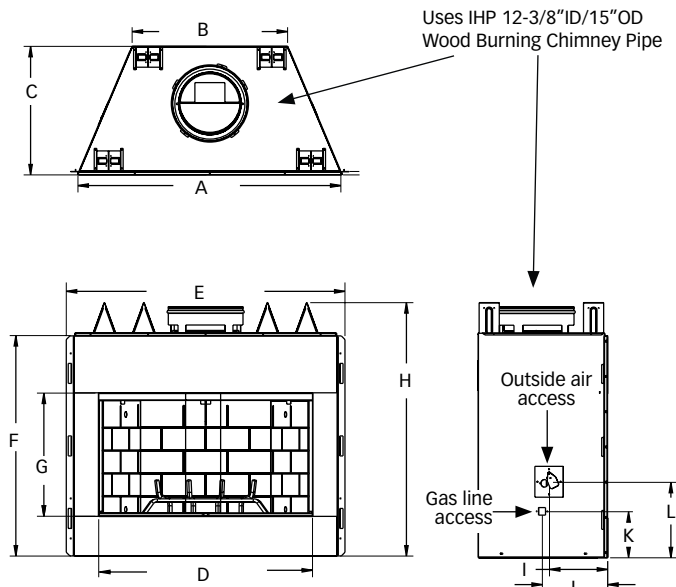

## APPLIANCE SPECIFICATIONS

## FRAMING SPECIFICATIONS

	WRT3538	WRT3543
HEIGHT	50-7/8"	50-7/8"
WIDTH	49-1/4"	54"
DEPTH	26-1/4"	26-1/4"