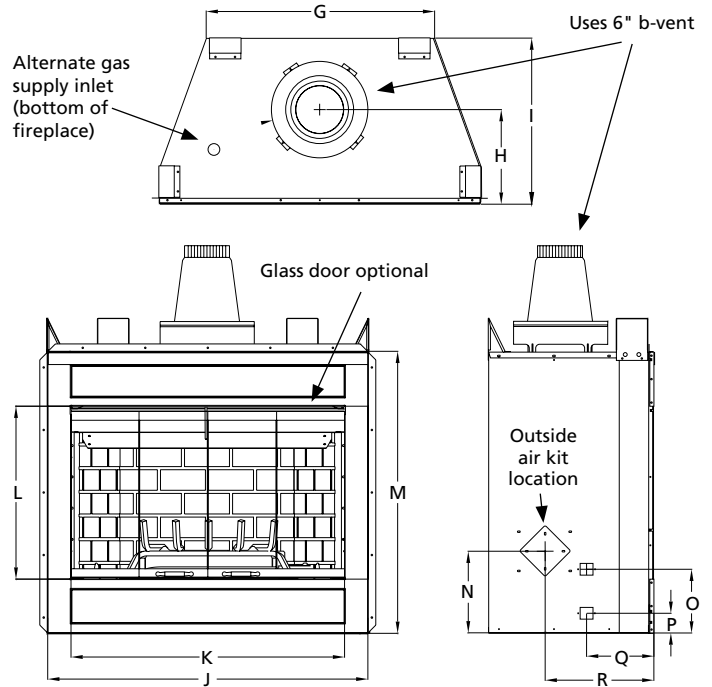

Black

FLAT WALL FRAMING SPECIFICATIONS

BRT43/4536 **BRT43/4542**

A	40-3/8"	44-3/8"
B	41-1/4"	48-1/4"
C	21-3/8"	23-1/8"

CORNER FRAMING SPECIFICATIONS

BRT43/4536 **BRT43/4542**

D	41-1/4"	48-1/4"
E	73-7/8"	83-7/8"
F	52-3/16"	59-5/16"

APPLIANCE SPECIFICATIONS

BRT43/4536 **BRT43/4542**

G	29"	36"
H	12"	14"
I	21-1/4"	23"
J	41"	48"
K	34-3/4"	42"
L	21"	24"
M	36"	40"
N	10-1/2"	12-1/2"
O	8-1/8"	8-1/8"
P	2-1/2"	2-1/2"
Q	8-5/8"	10-1/2"
R	13-7/8"	14"