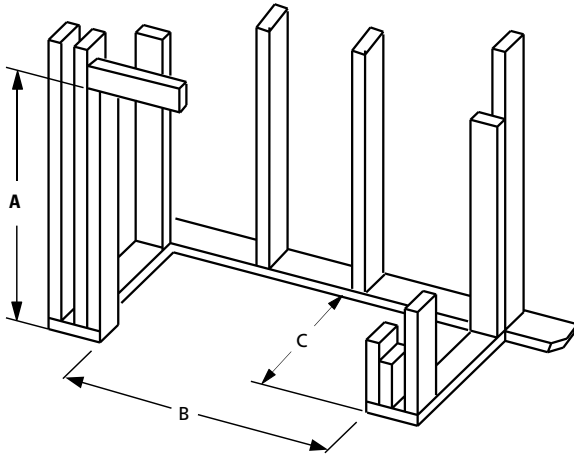

FEATURED BRT4542 with White Herringbone Refractory Panel Interior and Split Oak Log Set

INTERIORS

(Required)

White Stacked

White Herringbone

EXTERIOR OPTIONS

(Optional)

Bi-Fold Glass Doors or Fixed Glass Doors

Black

FLAT WALL FRAMING SPECIFICATIONS

BRT43/4536 **BRT43/4542**

A	40-3/8"	44-3/8"
B	41-1/4"	48-1/4"
C	21-3/8"	23-1/8"

CORNER FRAMING SPECIFICATIONS

BRT43/4536 **BRT43/4542**

D	41-1/4"	48-1/4"
E	73-7/8"	83-7/8"
F	52-3/16"	59-5/16"