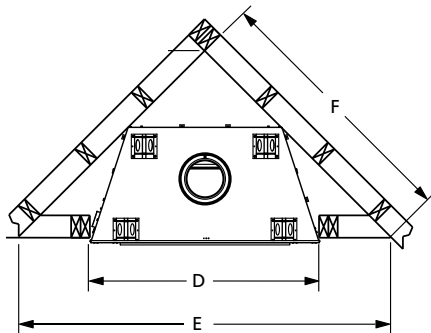

Black

FLAT WALL FRAMING SPECIFICATIONS

BRT43/4536 **BRT43/4542**

A	40-3/8"	44-3/8"
B	41-1/4"	48-1/4"
C	21-3/8"	23-1/8"

CORNER FRAMING SPECIFICATIONS

BRT43/4536 **BRT43/4542**

D	41-1/4"	48-1/4"
E	73-7/8"	83-7/8"
F	52-3/16"	59-5/16"

APPLIANCE SPECIFICATIONS

BRT43/4536 **BRT43/4542**

G	29"	36"
H	12"	14"
I	21-1/4"	23"
J	41"	48"
K	34-3/4"	42"
L	21"	24"
M	36"	40"
N	10-1/2"	12-1/2"
O	8-1/8"	8-1/8"
P	2-1/2"	2-1/2"
Q	8-5/8"	10-1/2"
R	13-7/8"	14"