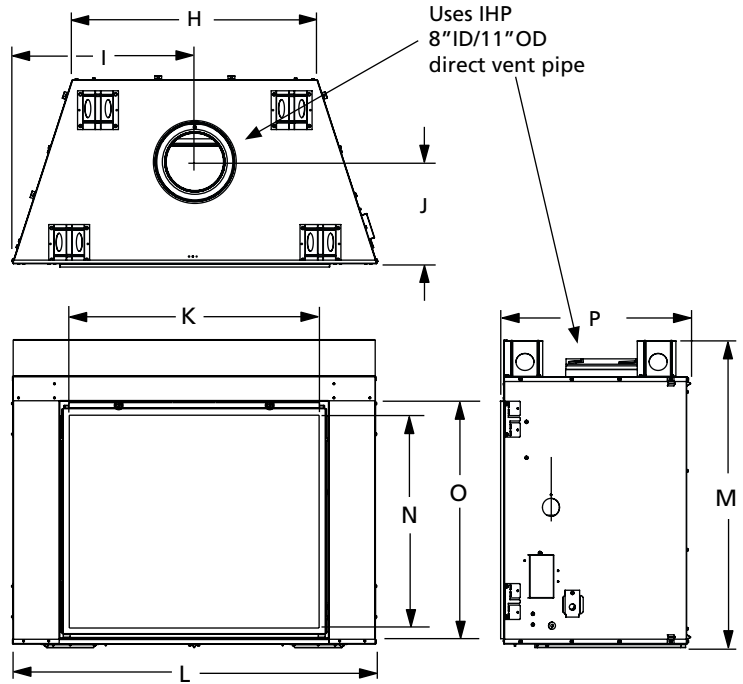

Classic Style

Mission Style

FLAT WALL FRAMING SPECIFICATIONS

	DRT6340	DRT6345
A	50-3/4"	56-7/8"
B	45"	50"
C	26"	26"

CORNER FRAMING SPECIFICATIONS

	DRT6340	DRT6345
D	50-5/8"	56-3/4"
E	83-5/8"	89-7/8"
F	41-7/8"	44-7/8"
G	59-1/8"	63-1/2"

APPLIANCE SPECIFICATIONS

	DRT6340	DRT6345
H	34"	40-1/8"
I	25-5/16"	28-3/8"
J	14-1/8"	14-1/8"
K	34-3/4"	40-59/64"
L	50-5/8"	56-11/16"
M	45"	50"
N	29-9/32"	34-1/2"
O	33-3/32"	38-3/32"
P	26-15/32"	26-15/32"