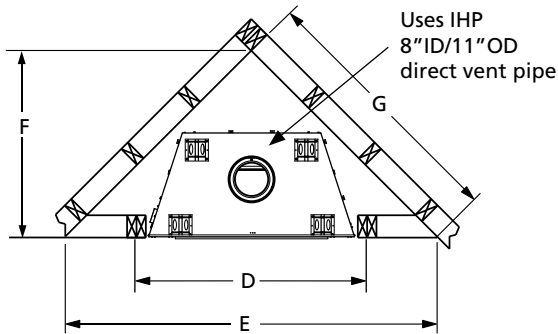

Classic Style

Mission Style

FLAT WALL FRAMING SPECIFICATIONS

	DRT6340	DRT6345
A	50-3/4"	56-7/8"
B	45"	50"
C	26"	26"

CORNER FRAMING SPECIFICATIONS

	DRT6340	DRT6345
D	50-5/8"	56-3/4"
E	83-5/8"	89-7/8"
F	41-7/8"	44-7/8"
G	59-1/8"	63-1/2"