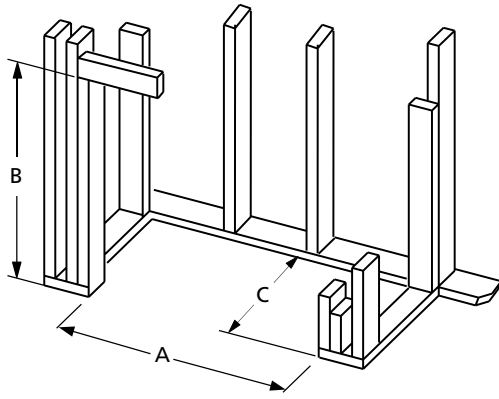

Classic Style

Mission Style

FLAT WALL FRAMING SPECIFICATIONS

	DRT6340	DRT6345
A	50-3/4"	56-7/8"
B	45"	50"
C	26"	26"

CORNER FRAMING SPECIFICATIONS

	DRT6340	DRT6345
D	50-5/8"	56-3/4"
E	83-5/8"	89-7/8"
F	41-7/8"	44-7/8"
G	59-1/8"	63-1/2"