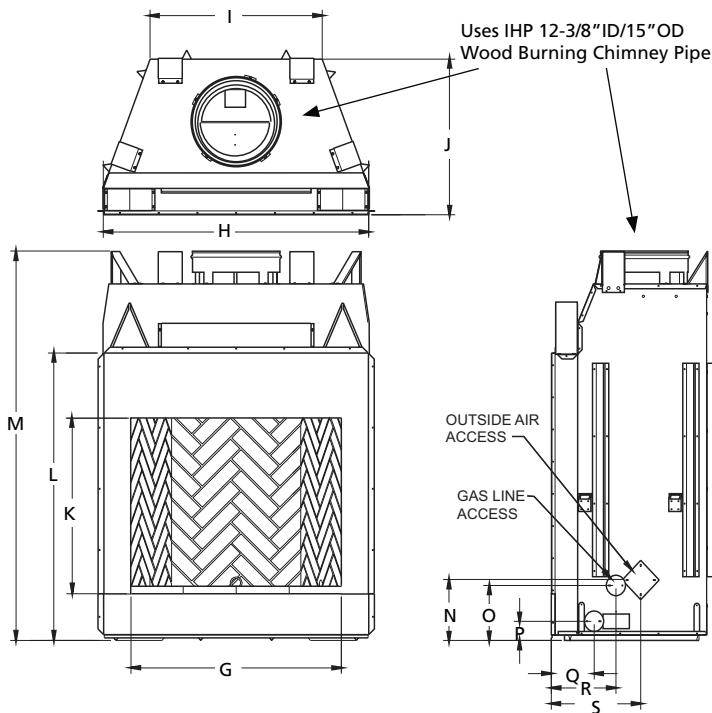

## APPLIANCE SPECIFICATIONS

	WRT4536	WRT4542	WRT4550
G	36"	42"	50"
H	45-1/8"	51-1/8"	59"
I	29"	30-1/2"	38-1/2"
J	26-5/8"	29"	28-1/2"
K	30"	30"	30"
L	49"	49"	49"
M	67"	67"	67"
N	10-1/2"	10-1/2"	10-1/2"
O	9-1/2"	9-1/2"	9-1/2"
P	3-1/2"	3-1/2"	3-1/2"
Q	7-1/4"	8-1/2"	8-1/2"
R	11"	13"	13"
S	15-1/4"	17"	17"