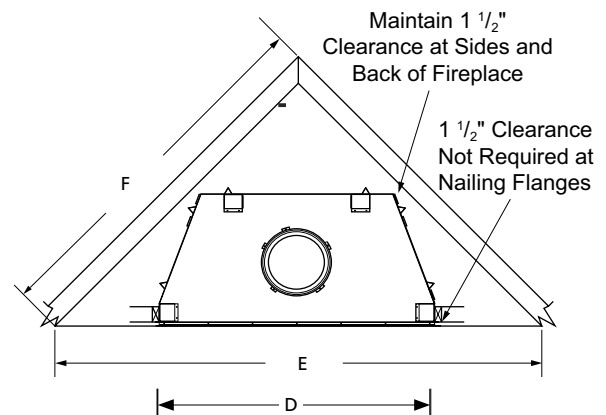

CORNER FRAMING SPECIFICATIONS

	WRT4536	WRT4542	WRT4550
D	45-1/4"	51-1/4"	59-1/4"
E	86-1/2"	92"	100"
F	61"	65"	71"

On the Cover: WRT4542 fireplace with White Herringbone Refractory Panels