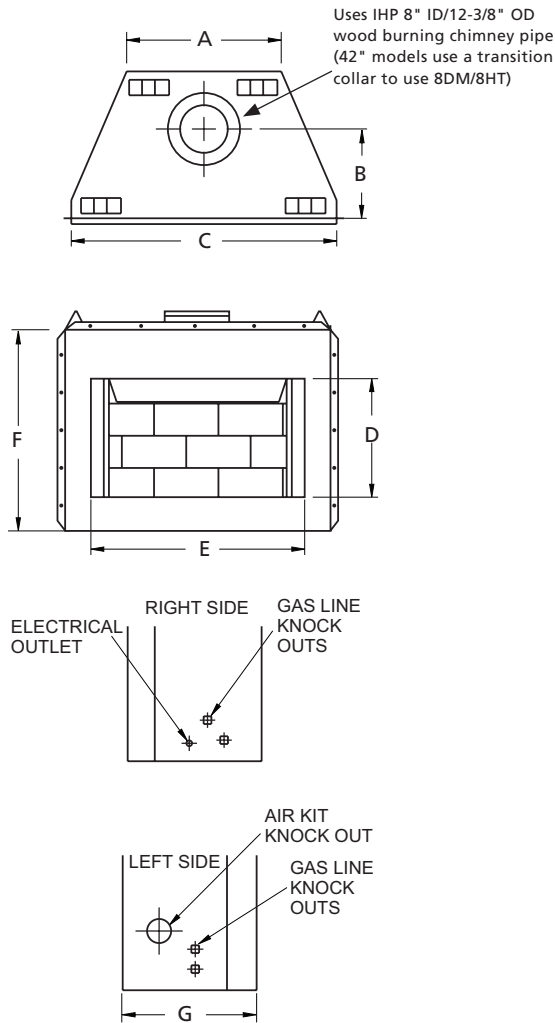

APPLIANCE SPECIFICATIONS