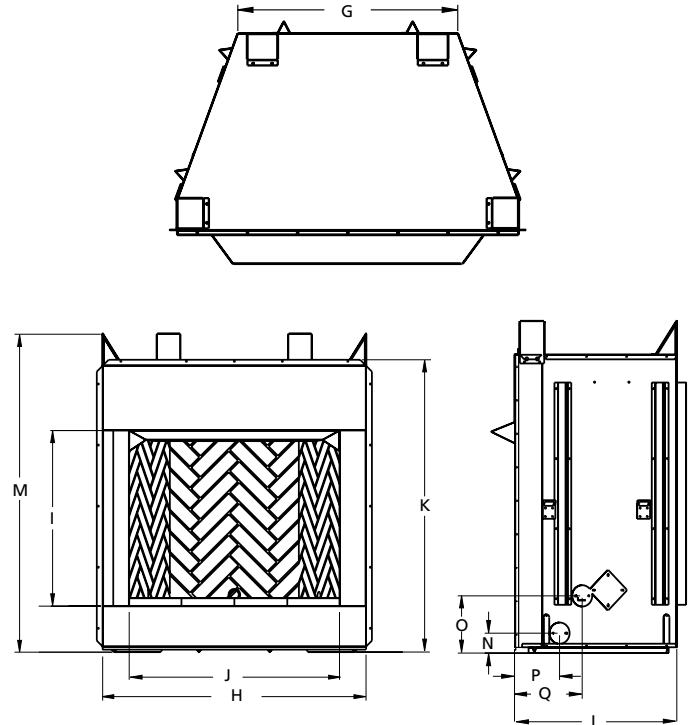

APPLIANCE SPECIFICATIONS

	VRT6036	VRT6042	VRT6050
G	29"	30-5/16"	38-5/16"
H	45-1/8"	51-1/8"	59"
I	30"	30"	30"
J	36"	42"	50"
K	49"	49"	49"
L	28"	30"	30"
M	54-1/2"	54-1/2"	54-1/2"
N	3-5/16"	3-5/16"	3-5/16"
O	9-7/16"	9-7/16"	9-7/16"
P	7-3/8"	8-3/4"	8-3/4"
Q	11-1/8"	13"	13"

INTERIOR FIREBOX DIMENSIONS*

	VRT6036	VRT6042	VRT6050
FRONT WIDTH	36"	42"	50"
REAR WIDTH	22 1/2"	26 3/8"	34 3/8"
DEPTH	19"	21 3/4"	21 3/4"
HEIGHT	30"	30"	30"

* To assist with compatible log size selection

© 2022 Innovative Hearth Products

785445M 07/22

Report #F09-130