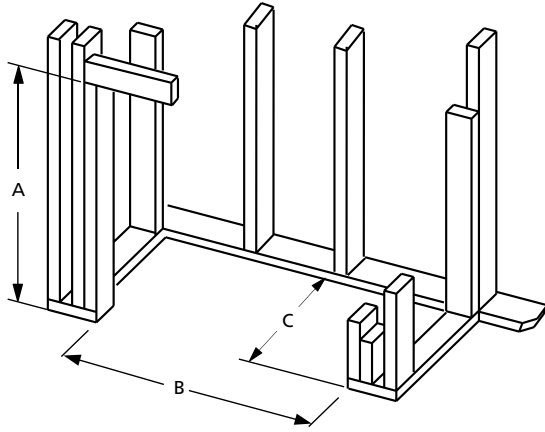

## FLAT WALL FRAMING SPECIFICATIONS

	VRT6036	VRT6042	VRT6050
A	54-5/8"	54-5/8"	54-5/8"
B	45-3/8"	51-3/8"	59-3/8"
C	28-1/4"	30-1/8"	30-1/8"