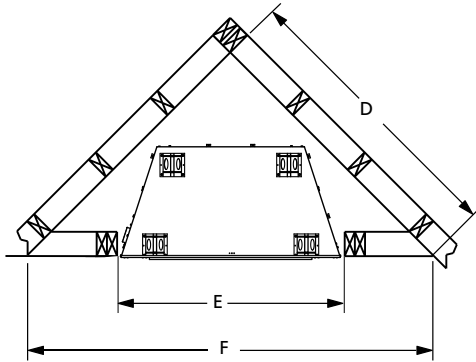

CORNER FRAMING SPECIFICATIONS

	VRT6036	VRT6042	VRT6050
D	61"	65"	71"
E	45-3/8"	51-3/8"	59-3/8"
F	86-1/2"	92"	100"

On the Cover: VRT6042 shown with Ivory Herringbone brick

IMPORTANT NOTES:

As with any fireplace, this appliance is extremely hot during operation. Read and understand all operating instructions before using this appliance. For further information, consult your dealer.

Local conditions, such as elevation and choice of fuel will affect overall appearance of the fire and heating performance. Performance can also vary with home design and insulation, ceiling height, accessories chosen and appliance location.

Diagrams, illustrations and photographs are not to scale — consult installation instructions. Product designs, materials, dimensions, specifications, colors and prices are subject to change or discontinuance without notice.