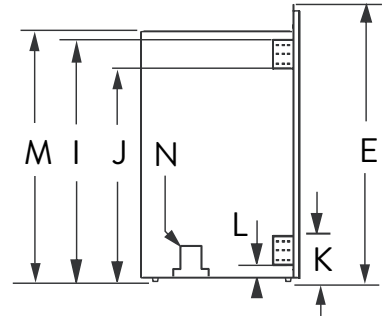

Black

**Glass Enclosure Panels**

Fixed Bronze-Tinted Glass Doors

**STANDARD FEATURES (INCLUDED)**

**Remote (Included)**

**Remote Features**

• Main Power	On/Off
• Flame Intensity (Yellow)	3 levels + Off
• Flame Intensity (Blue)	3 levels + Off
• Ember Bed Lighting	3 Levels + Off
• Ceiling Mood Lighting	3 levels + Off
• Heater & Blower	High, Low, T-stat + Off
• One Button Preset	Preset Flame Effect

## APPLIANCE SPECIFICATIONS

### ERT3000 DIMENSIONS

	ERT3033	ERT3036
A	21-1/8"	24"
B	13-3/4"	13-3/4"
C	14-7/8"	14-7/8"
D	34-1/2"	37-5/8"
E	32"	32"
F	5-1/8"	5-1/8"
G	33"	36"
H	21-1/8"	21-1/8"
I	27-1/2"	27-1/2"
J	24-1/2"	24-1/2"
K	5-1/4"	5-1/4"
L	2-1/4"	2-1/4"
M	29-3/4"	29-3/4"
N	Electrical Access	Electrical Access