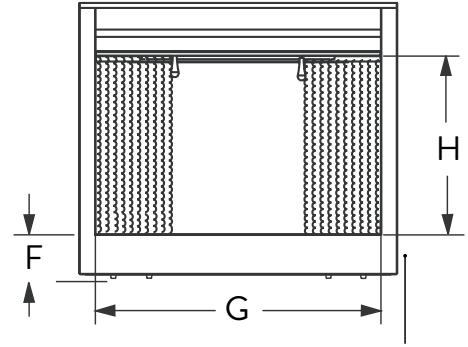

### ERT3000 DIMENSIONS

	ERT3033	ERT3036
A	21-1/8"	24"
B	13-3/4"	13-3/4"
C	14-7/8"	14-7/8"
D	34-1/2"	37-5/8"
E	32"	32"
F	5-1/8"	5-1/8"
G	33"	36"
H	21-1/8"	21-1/8"
I	27-1/2"	27-1/2"
J	24-1/2"	24-1/2"
K	5-1/4"	5-1/4"
L	2-1/4"	2-1/4"
M	29-3/4"	29-3/4"
N	Electrical Access	Electrical Access