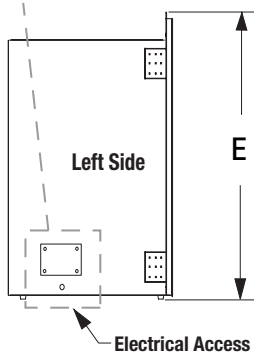

APPLIANCE SPECIFICATIONS

ERT3000 DIMENSIONS

	ERT3033	ERT3036
A	21-1/8"	24"
B	13-3/4"	13-3/4"
C	14-7/8"	14-7/8"
D	34-1/2"	37-5/8"
E	32"	32"
F	5-1/8"	5-1/8"
G	33"	36"
H	21-1/8"	21-1/8"
I	27-1/2"	27-1/2"
J	24-1/2"	24-1/2"
K	5-1/4"	5-1/4"
L	2-1/4"	2-1/4"
M	29-3/4"	29-3/4"
N	Electrical Access	Electrical Access

FRAMING SPECIFICATIONS

	ERT3033	ERT3036
WIDTH	35-1/4"	38-3/4"
HEIGHT	32"	32"
DEPTH	15-1/8"	15-1/8"

APPLIANCE BTU OPERATING INPUT

MODEL	TYPE	VOLTAGE	BTU/HR
ERT3033/36	ELECTRIC	120V	5,000
ERT3033/36	ELECTRIC	240V	10,000

IMPORTANT NOTES:
Heating element not intended for continuous operation.

As with any fireplace, this appliance is extremely hot during operation. Read and understand all operating instructions before using this appliance. For further information, consult your dealer.

Diagrams, illustrations and photographs are not to scale—consult installation instructions. Product designs, materials, dimensions, specifications, colors and prices are subject to change or discontinuance without notice.