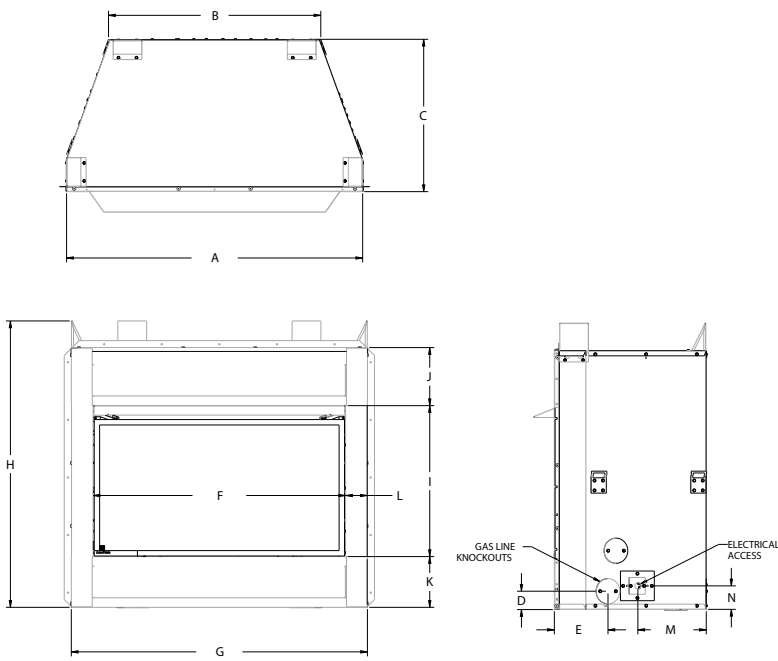

## APPLIANCE SPECIFICATIONS

	VRT4032	VRT4036
A	34-1/2"	41-1/8"
B	22-1/2"	25"
C	16-3/4"	21-3/16"
D	3-1/2"	2-1/2"
E	6-13/16"	8-3/8"
F	29-3/8"	35-1/16"
G	34-1/2"	41-1/8"
H	36-1/2"	40-1/4"
I	18"	21"
J	7"	8"
K	7"	7"
L	2-1/2"	3"
M	3-1/2"	2-1/2"
N	6-13/16"	7-1/2"
O	10-1/2"	9-1/2"
P	3-1/4"	3-1/4"

## FRAMING SPECIFICATIONS

	VRT4032	VRT4036
WIDTH	34-7/8"	41-1/2"
HEIGHT	36-3/4"	40-1/2"
DEPTH	16-1/4"	20-3/4"