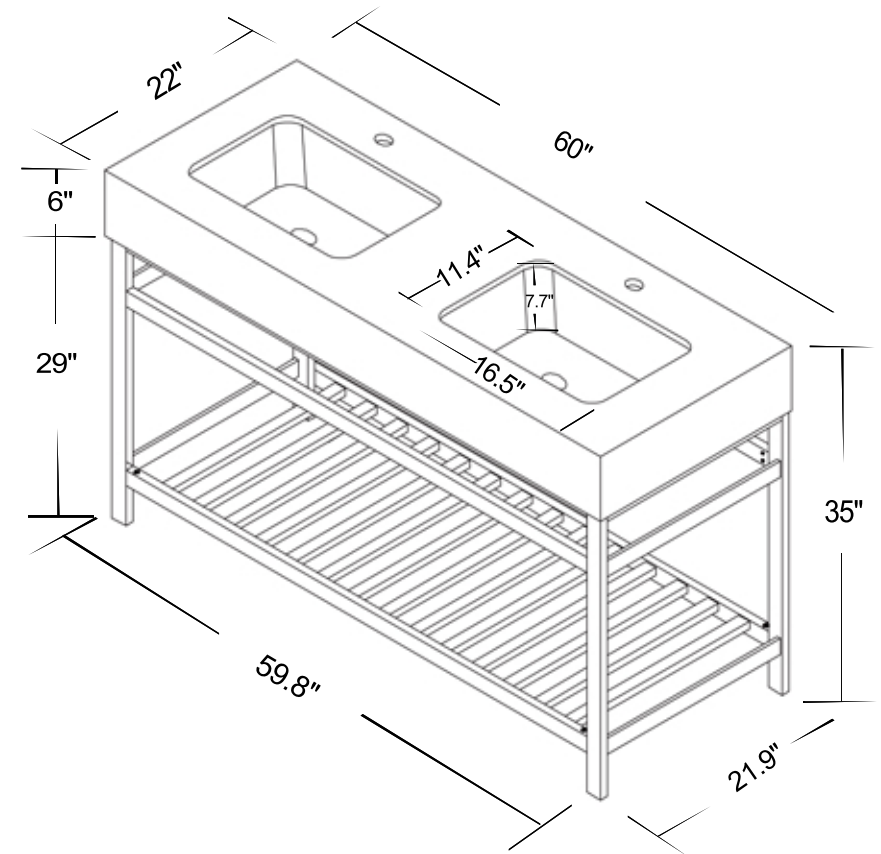

INSTALLATION SPECIFICATION

| | | |
|-------------------|--------------------------------|----------------------------|
| SKU | 77060-IBAP-BG-NM/77060-IBAP-BG | |
| Overall Dimension | 60" W x 22" D x 35"H | |
| Countertop | Item No | 77060-CTP-IBAP |
| | Color | Imperial Black Apron |
| | Product Dimensions | 60" W x 22" D x 6"H |
| | Carton Dimensions | 62.3" W x 26.4" D x 11.4"H |
| | Weight | 127.4 lbs |
| | Material | Composite Stone |
| | Edge Polishing | Flat Edge |
| | Faucet Hole | Single Hole |
| | Backsplash Included | No |
| | Bowl | Double bowls |
| Metal Vanity Base | Item No: | M0160-VB-BG |
| | Color | Brushed Gold |
| | Product Dimensions | 59.8" W x 21.9" D x 29"H |
| | Carton Dimensions | 60.8" W x 25.5" D x 5.7"H |
| | Weight | 40.1 lbs |
| | Material | Stainless Steel |
| | Level Of Assembly | Installation Required |

All measurements are approximate. Measurements may vary +/- 1/2"

Nauders

60" W x 22" D
Bathroom Vanity Console

ALTAIR