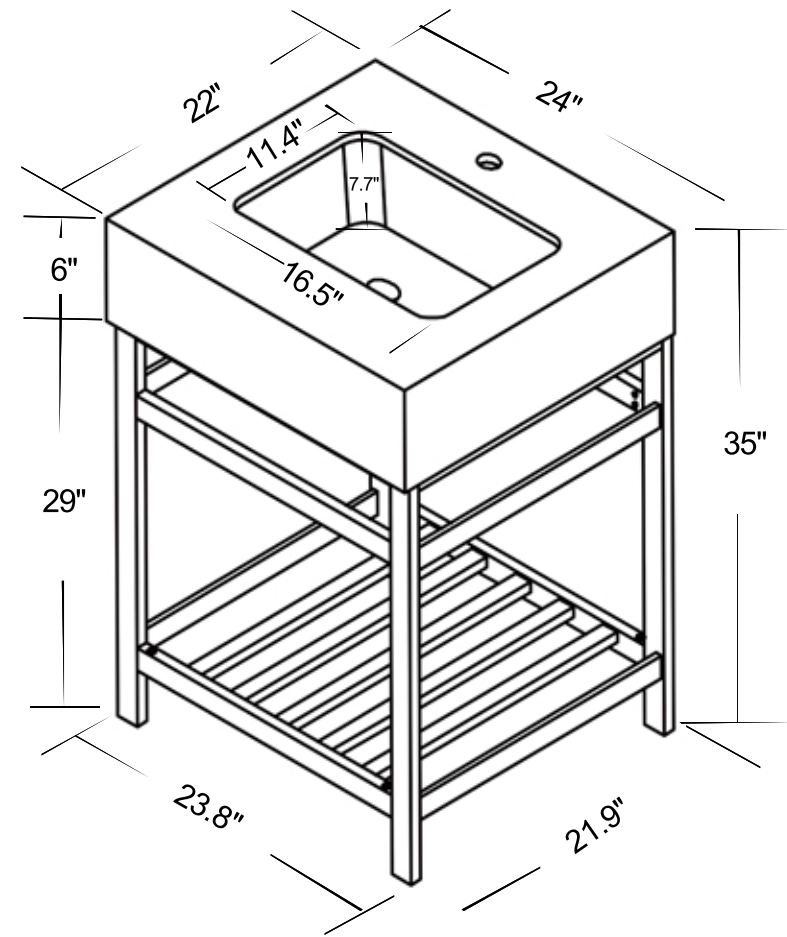

INSTALLATION SPECIFICATION

SKU	77024-IBAP-BG-NM/77024-IBAP-BG	
Overall Dimension	24" W x 22" D x 35"H	
Countertop	Item No	77024-CTP-IBAP
	Color	Imperial BBlack Apron
	Product Dimensions	24" W x 22" D x 6"H
	Carton Dimensions	26" W x 26.4" D x 11.4"H
	Weight	58.6 lbs
	Material	Composite Stone
	Edge Polishing	Flat Edge
	Faucet Hole	Single Hole
	Backsplash Included	No
	Bowl	Single bowl
Metal Vanity Base	Item No:	M0124-VB-BG
	Color	Brushed Gold
	Product Dimensions	23.8" W x 21.9" D x 29"H
	Carton Dimensions	32" W x 25.5" D x 7.2"H
	Weight	23.6 lbs
	Material	Stainless Steel
	Level Of Assembly	Installation Required

All measurements are approximate. Measurements may vary +/-1/2"

Nauders

24" W x 22" D
Bathroom Vanity Console

ALTAIR