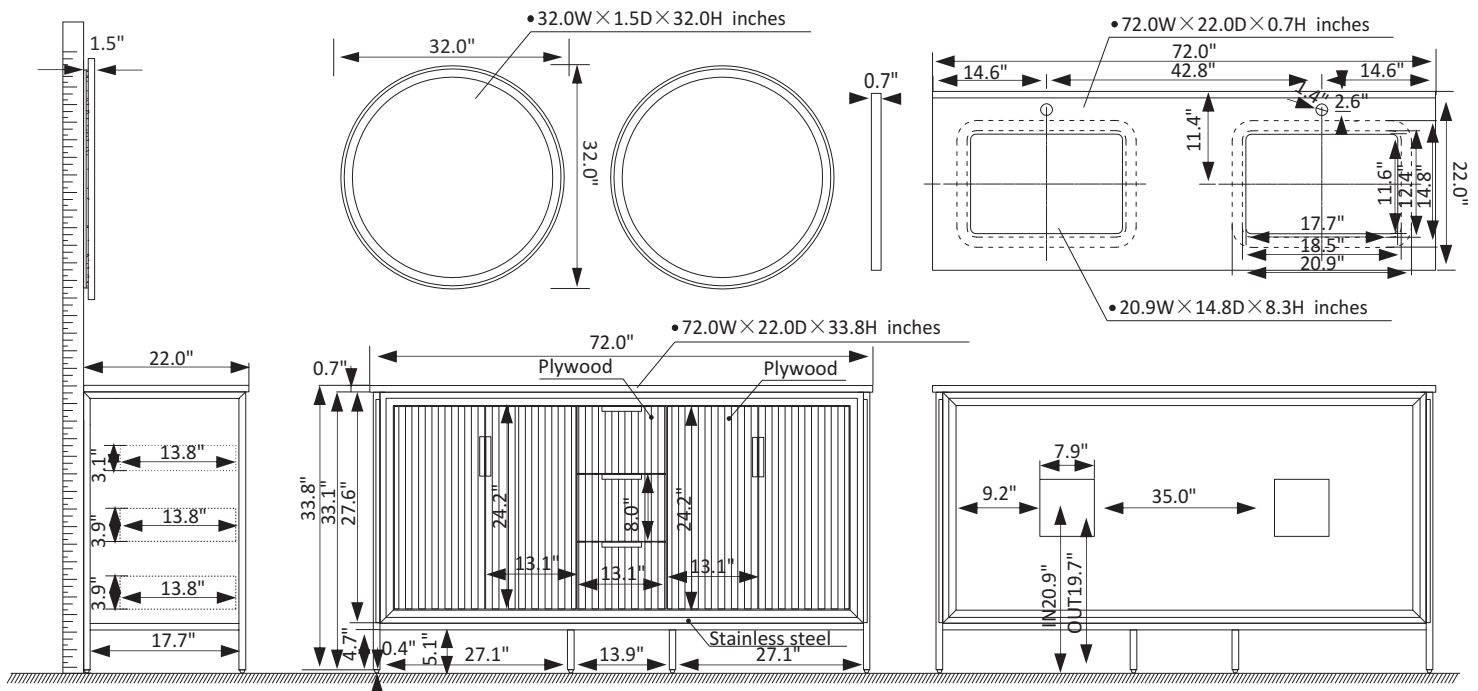

Vinnova Granada Vanity Collection 736072-RB-GW

Features

- Rugged stainless-steel and plywood construction for exceptional sturdiness.
- Available in White, Paris Grey or Royal Blue finish to complement your décor.
- White composite grain stone countertop with natural veining for an elegant look.
- 4 Soft-Close Doors and 3 soft-close drawers corrugated door panel to hold towels and toiletries.
- Brushed gold-finish hardware lends a touch of style and opulence.
- White rectangular ceramic undermount sink with backsplash included.
- Double, circular LED mirrors coordinates perfectly with vanity.
- With the back panel
- Pre-drilled and designed for easy plumbing and faucet installation.

** Does not include faucet, drain assembly, or P-trap*