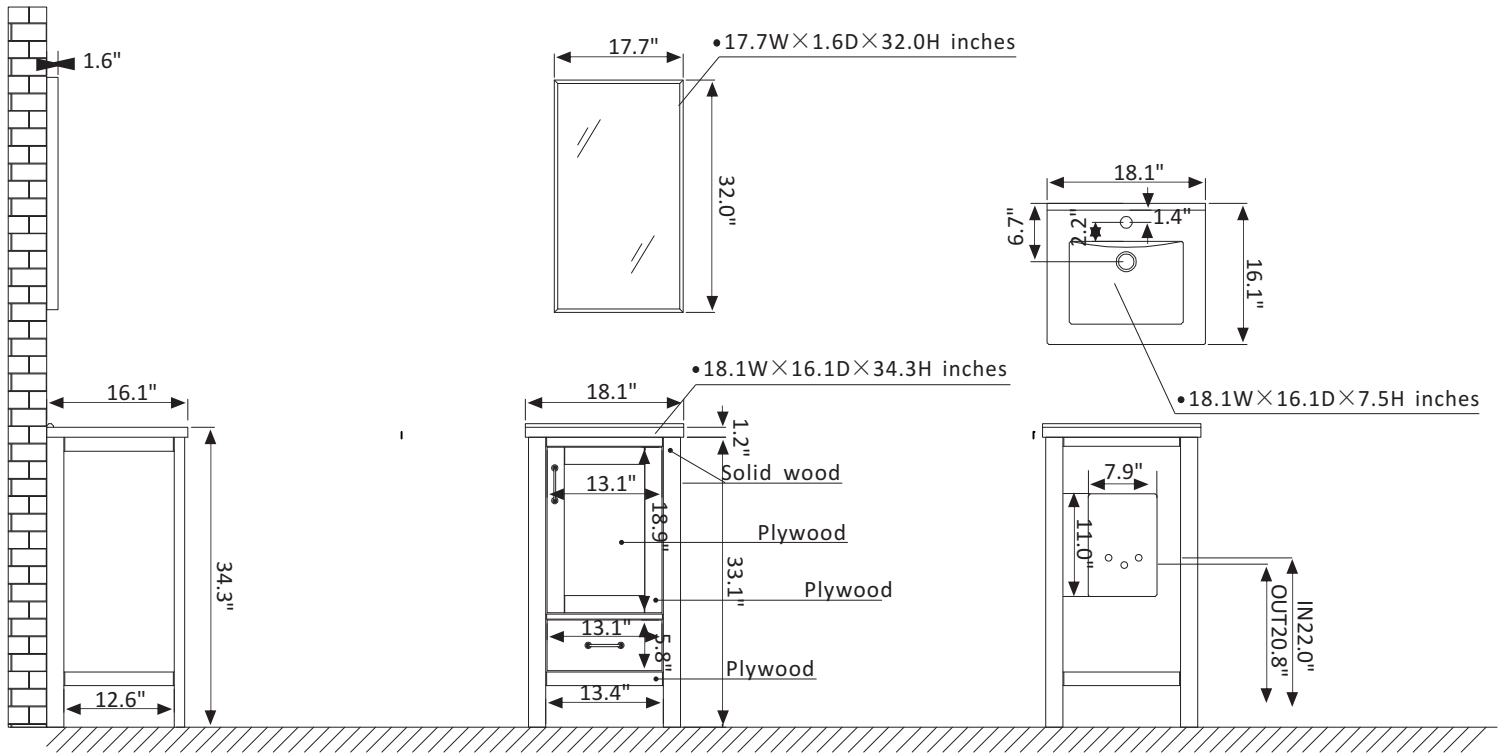

Vinnova Gela Vanity Collection 723018-WH-WH

Features

- Makes a dramatic statement in any bathroom
- Solid wood and ply wood construction
- Available in White/Grey/Royal Blue finish
- Includes single coordinated aluminum framed mirror
- Modern, One Rectangular ceramic basin with overflow included
- Generous storage space for toiletries
- Modernistic brushed gold finish hardware
- One Soft-Closing Drawer and One Soft-Closing Door
- Easy plumbing and faucet installation

* Does not include faucet, drain assembly, or P-trap and backsplash