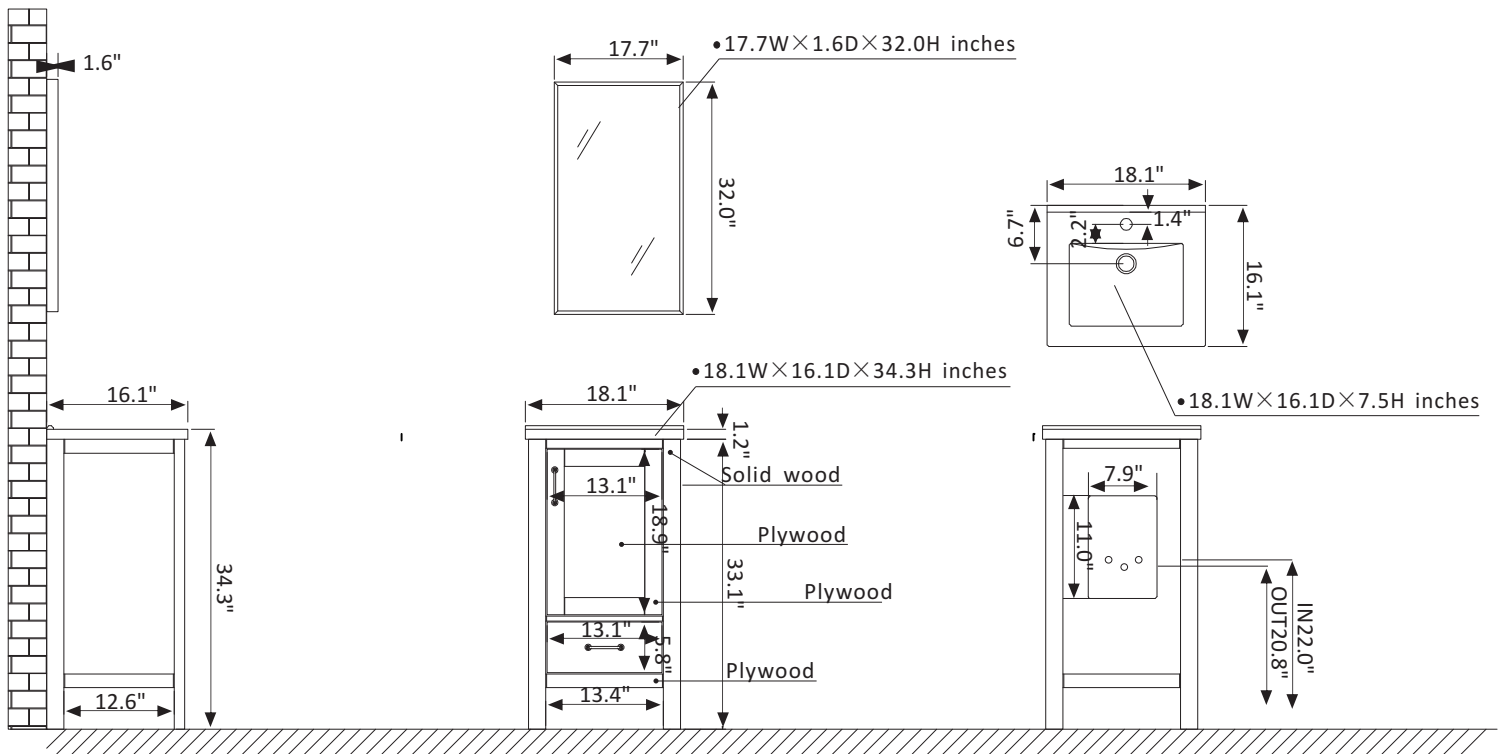

## Features

- Makes a dramatic statement in any bathroom
- Solid wood and ply wood construction
- Available in White/Grey/Royal Blue finish
- Includes single coordinated aluminum framed mirror
- Modern, One Rectangular ceramic basin with overflow included
- Generous storage space for toiletries
- Modernistic brushed gold finish hardware
- One Soft-Closing Drawer and One Soft-Closing Door
- Easy plumbing and faucet installation