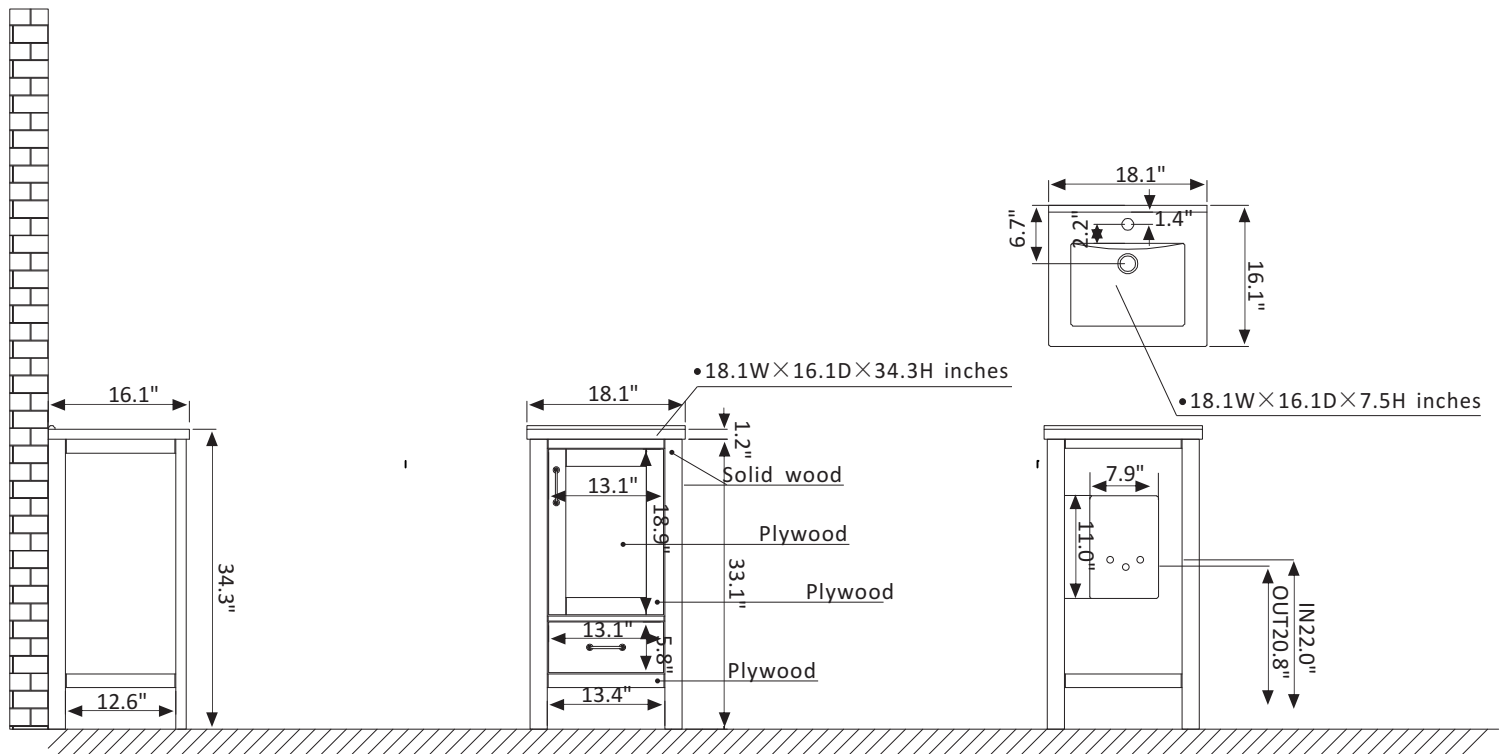

Vinnova Gela Vanity Collection 723018-GR-WH-NM

Features

- Makes a dramatic statement in any bathroom
- Solid wood and ply wood construction
- Available in White/Grey/Royal Blue finish
- Modern, One Rectangular ceramic basin with overflow included
- Generous storage space for toiletries
- Modernistic brushed gold finish hardware
- One Soft-Closing Drawer and One Soft-Closing Door
- Easy plumbing and faucet installation