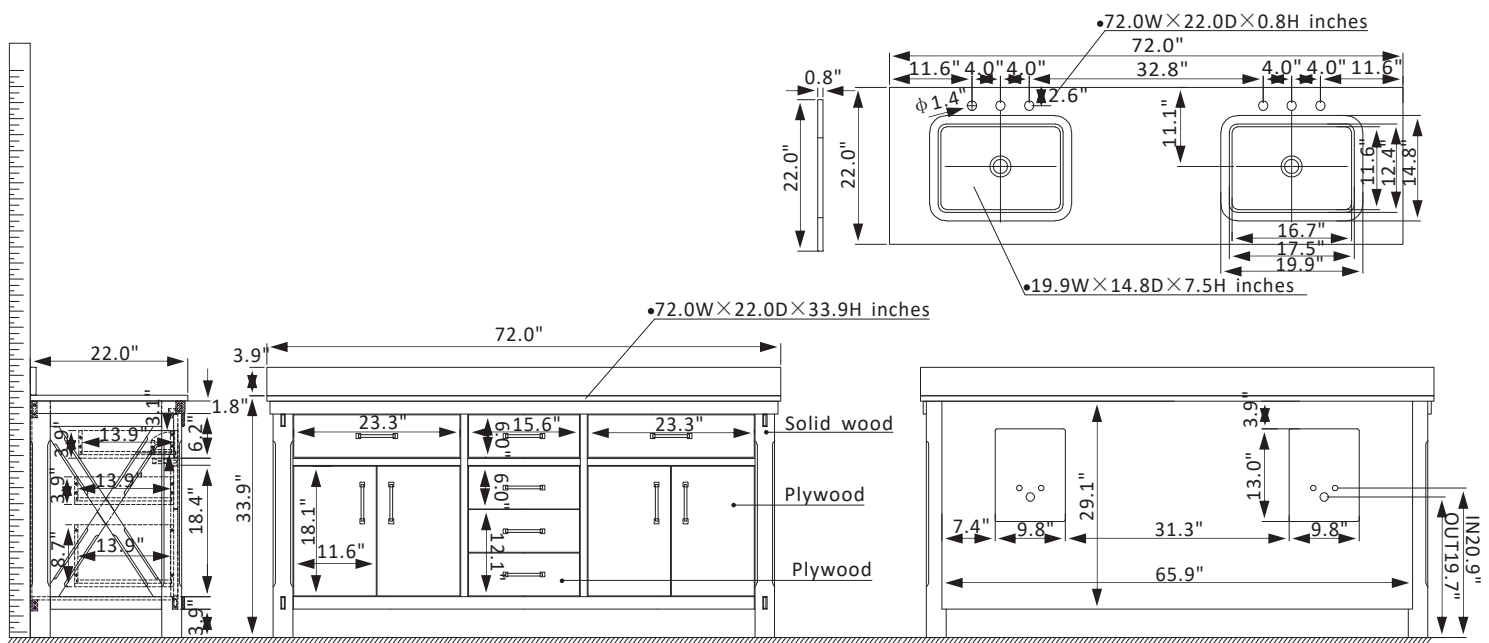

## Features

- Constructed of imported solid oak and plywood for superior durability.
- Available in Deep Walnut or Rust Grey finish to complement your décor.
- White composite stone countertop provides a clean, elegant look
- 4 Soft-Close Doors and 2 flip-down drawers, 4 Soft-Close Drawers provide spacious storage.
- Brushed Gold or Matte Black hardware finish lends a touch of style and contrast.
- White ceramic undermount sink with backsplash included.
- Back panel included.
- Pre-drilled and designed for easy plumbing and faucet installation.

\* Does not include faucet, drain assembly, or P-trap.