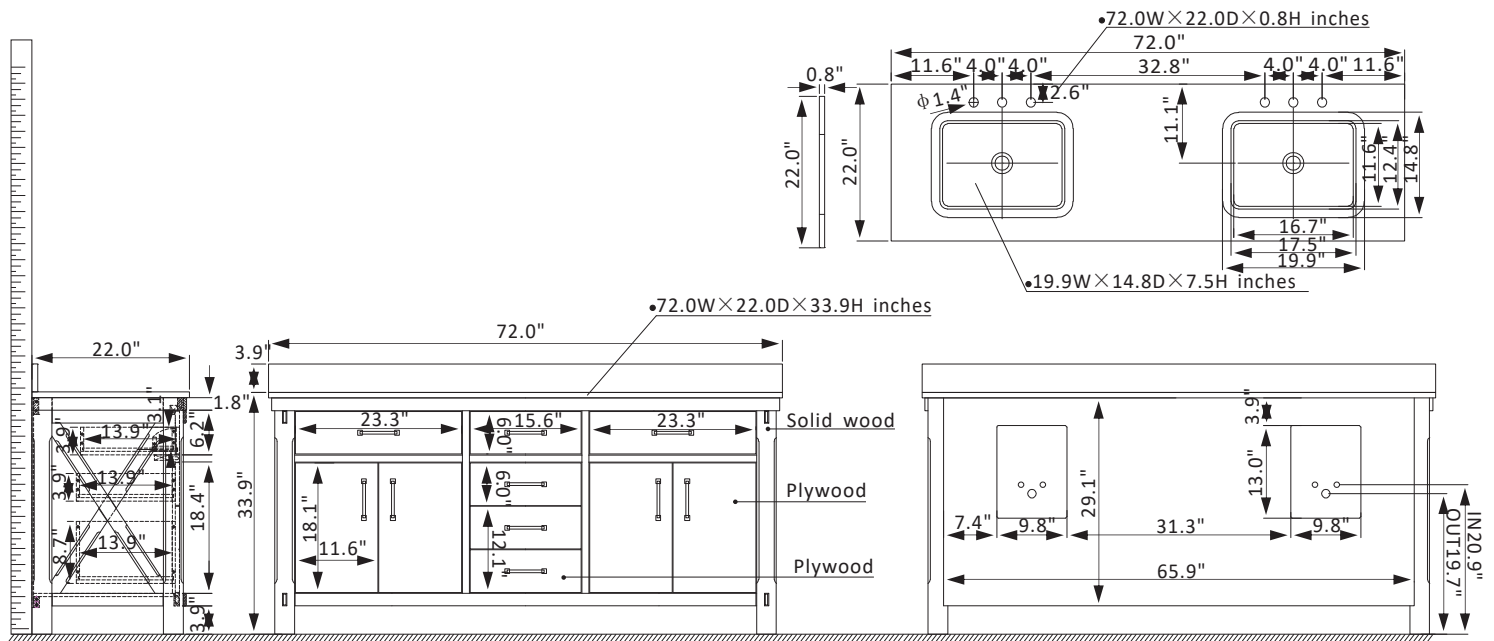

Vinnova Viella Vanity Collection 701872-DW-WS-NM

Features

- Constructed of imported solid oak and plywood for superior durability.
- Available in Deep Walnut or Rust Grey finish to complement your décor.
- White composite stone countertop provides a clean, elegant look
- 4 Soft-Close Doors and 2 flip-down drawers, 4 Soft-Close Drawers provide spacious storage.
- Brushed Gold or Matte Black hardware finish lends a touch of style and contrast.
- White ceramic undermount sink with backsplash included.
- Back panel included.
- Pre-drilled and designed for easy plumbing and faucet installation.

* Does not include faucet, drain assembly, or P-trap.