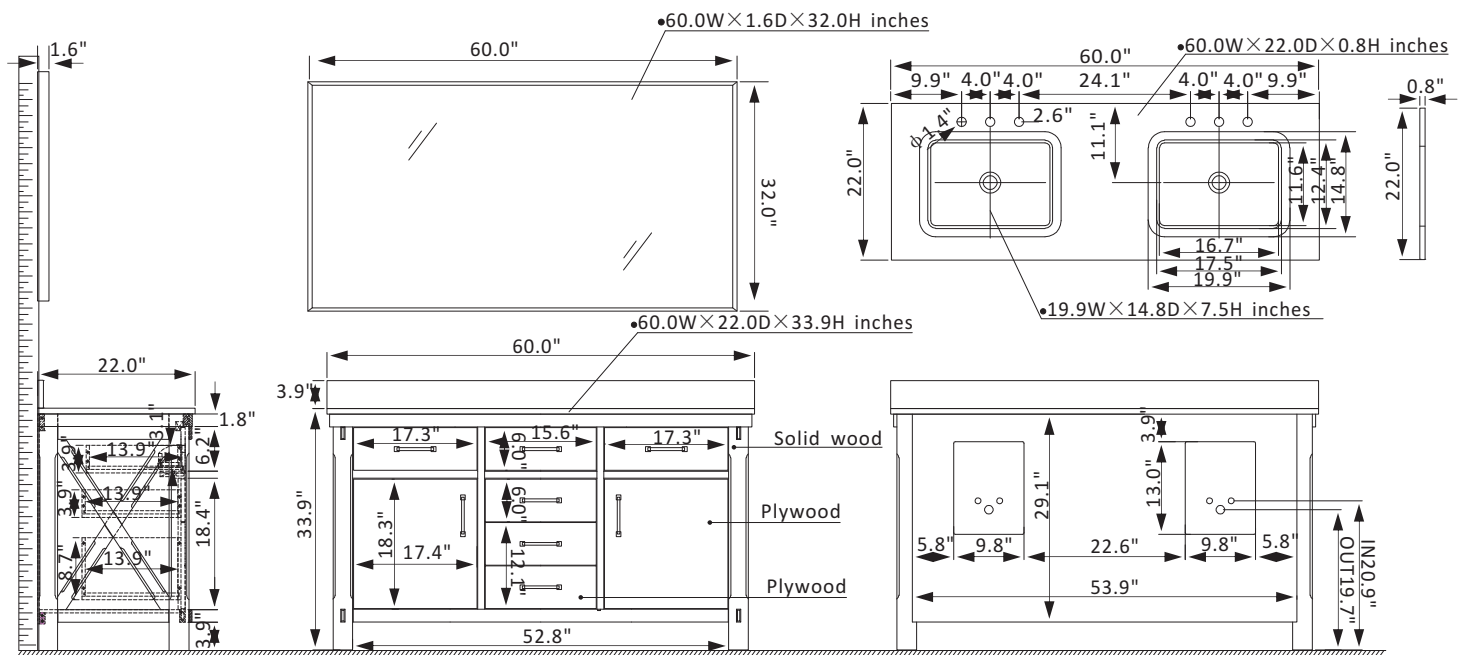

Vinnova Viella Vanity Collection 701860-DW-WS

Features

Constructed of imported solid oak and plywood for superior durability.

Available in Deep Walnut or Rust Grey finish to complement your décor.

White composite stone countertop provides a clean, elegant look

2 Soft-Close Doors and 2 flip-down drawers, 4 Soft-Close Drawers provide spacious storage.

Brushed Gold or Matte Black hardware finish lends a touch of style and contrast.

White ceramic undermount sink with backsplash included.

Back panel included.

Single, rectangular mirror coordinates perfectly with vanity.

Pre-drilled and designed for easy plumbing and faucet installation.

* Does not include faucet, drain assembly, or P-trap.

VINNOVA
FASHION BATHROOM LIFE