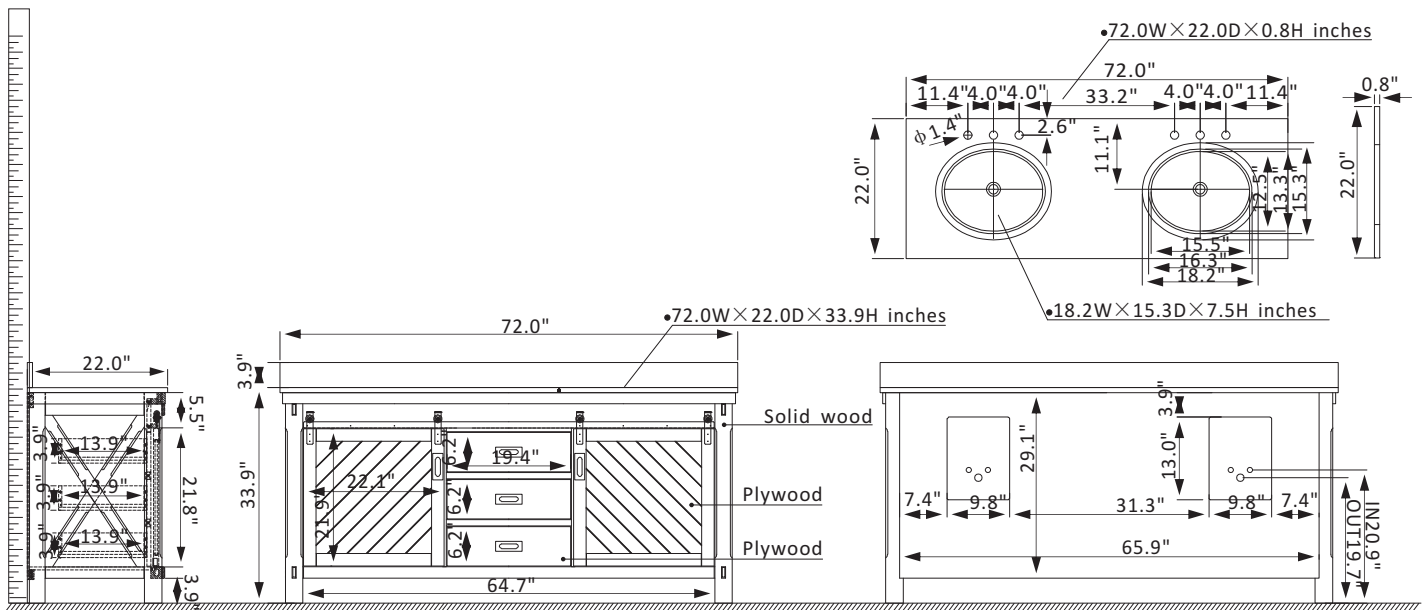

Vinnova Cortes Vanity Collection 701772-WP-WS-NM

Features

- Constructed of imported solid oak and plywood for superior durability.
- Available in Classical Grey or Weathered Pine finish to complement your décor.
- White composite stone countertop provides a clean, elegant look.
- 2 soft-close doors and 3 soft-close drawers provide spacious storage.
- Matte Black hardware finish lends a touch of style and contrast.
- White ceramic undermount sink with backsplash included.
- Back panel included
- Pre-drilled and designed for easy plumbing and faucet installation.

* Does not include faucet, drain assembly, or P-trap.

VINNOVA
FASHION BATHROOM LIFE