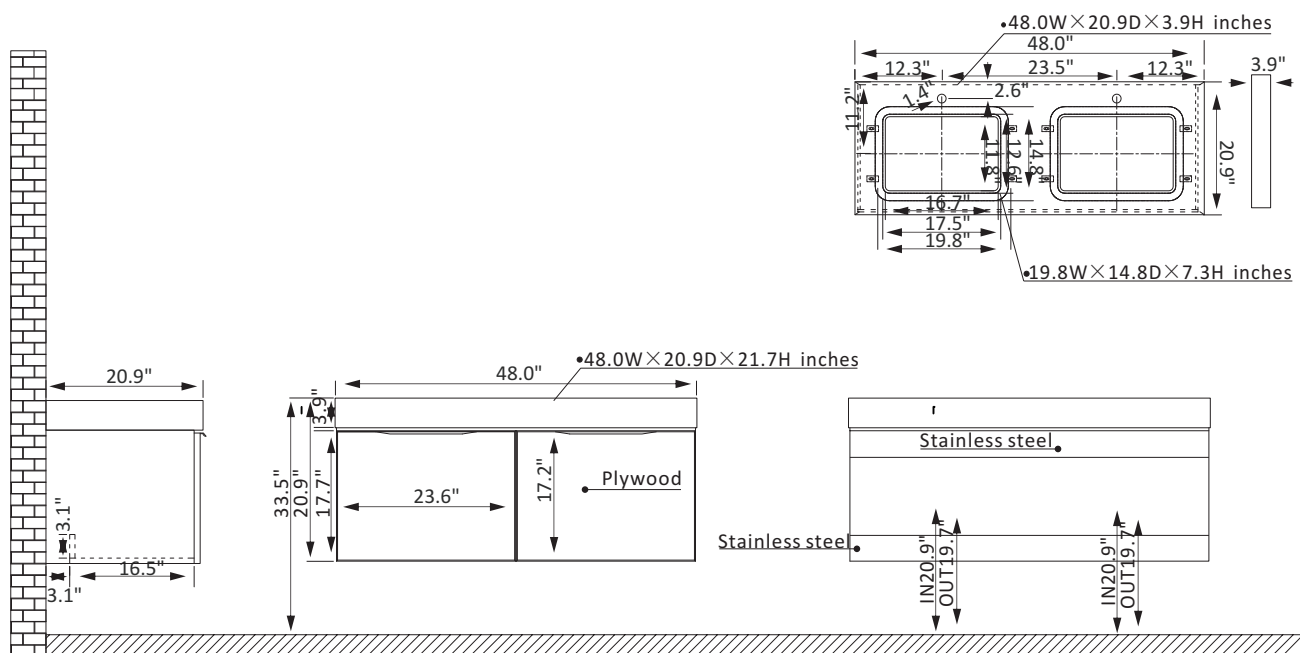

## Features

Rugged stainless-steel cabinet construction with solid wood surface. Available in Classic Blue or Elegant Grey finish to complement your décor. Snow mountain-white stone top with beautiful natural veining. 2 soft-close, Superior quality hardware with large capacity wall with guardrail drawers to hold towels and toiletries. Brushed gold-finish hardware lends a touch of style and opulence. White rectangular ceramic undermount sink with overflow included. Pre-drilled and designed for easy plumbing and faucet installation.