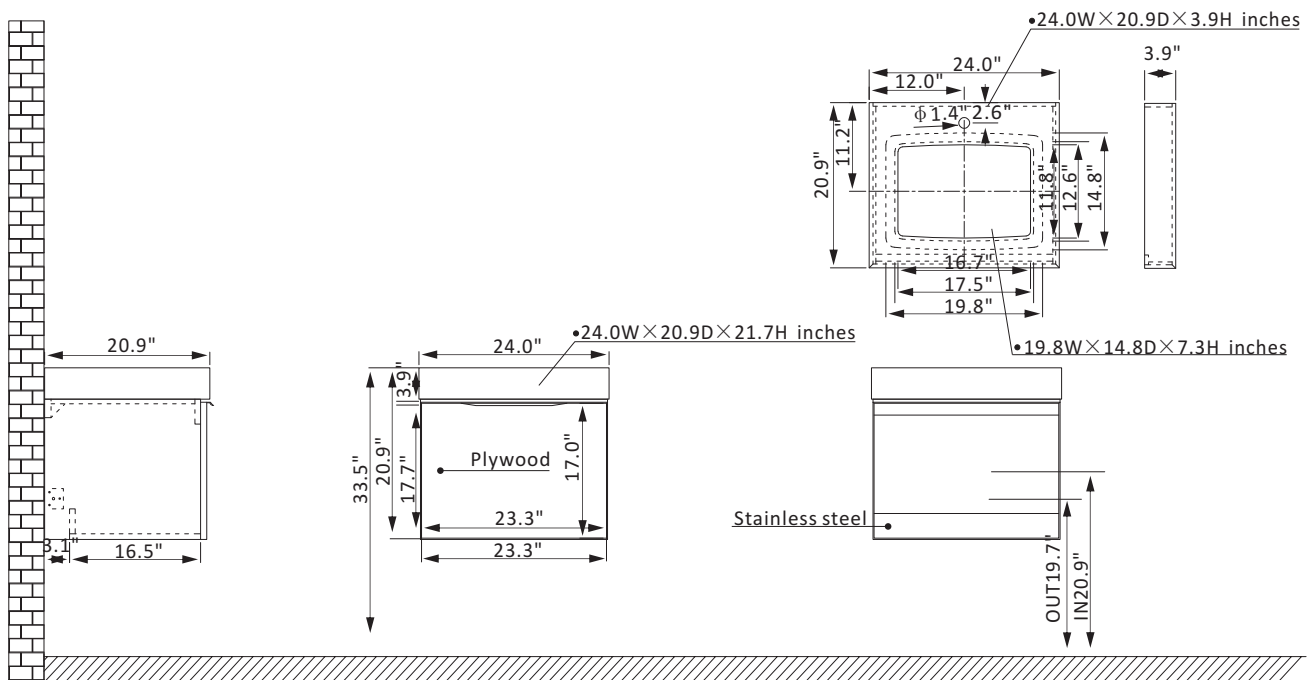

## Features

- Rugged stainless-steel cabinet construction with solid wood surface.
- Available in Classic Blue or Elegant Grey finish to complement your décor.
- Snow mountain-white Sintered stone top with beautiful natural veining.
- 1 soft-close, Superior quality hardware with large capacity wall with guardrail drawer to hold towels and toiletries.
- Brushed gold-finish hardware lends a touch of style and opulence.
- White rectangular ceramic undermount sink with overflow included.
- Pre-drilled and designed for easy plumbing and faucet installation.