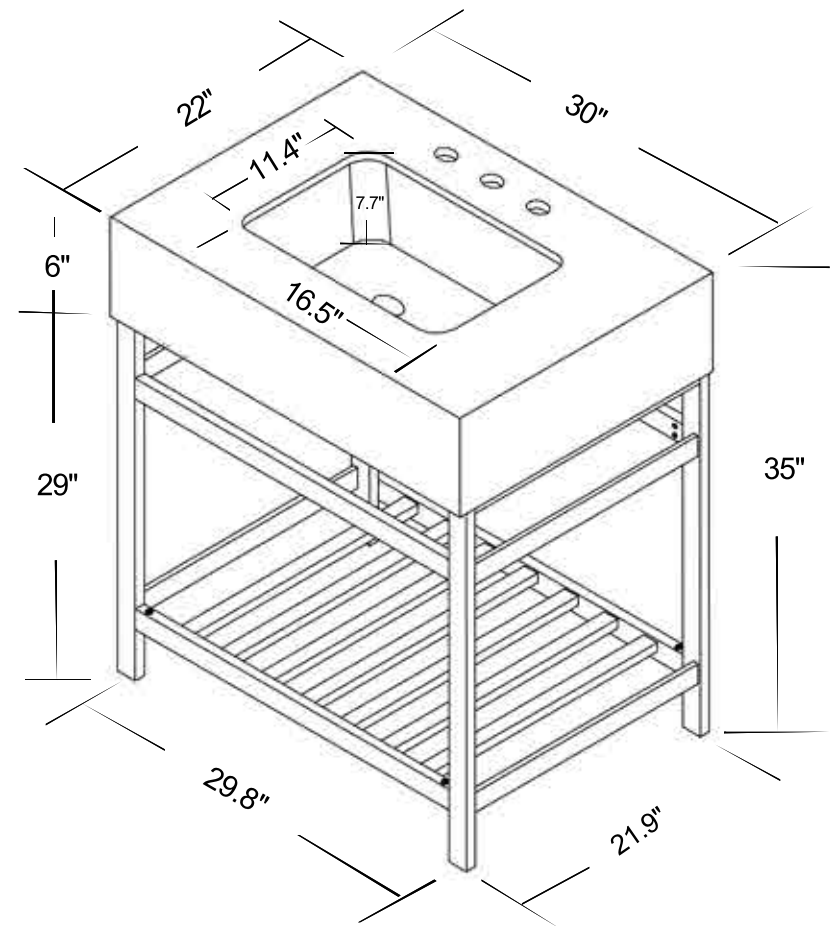

INSTALLATION SPECIFICATION

SKU	70030-SWAP-MB-NM/70030-SWAP-MB	
Overall Dimension	30" W x 22" D x 35"H	
Countertop	Item No	70030-CTP-SWAP
	Color	Snow White Apron
	Product Dimensions	30" W x 22" D x 6"H
	Carton Dimensions	32" W x 26.4" D x 11.4"H
	Weight	69.7 lbs
	Material	Composite Stone
	Edge Polishing	Flat Edge
	Faucet Hole Spacing(in.)	8 in. Widespread
	Backsplash Included	No
	Bowl	Single bowl
Metal Vanity Base	Item No:	M0130-VB-MB
	Color	Matt Black
	Product Dimensions	29.8" W x 21.9" D x 29"H
	Carton Dimensions	32" W x 25.5" D x 7.2"H
	Weight	26.5 lbs
	Material	Stainless Steel
	Level Of Assembly	Installation Required

All measurements are approximate. Measurements may vary +/-1/2"

Edolo

30" W x 22" D
Bathroom Vanity Console

ALTAIR