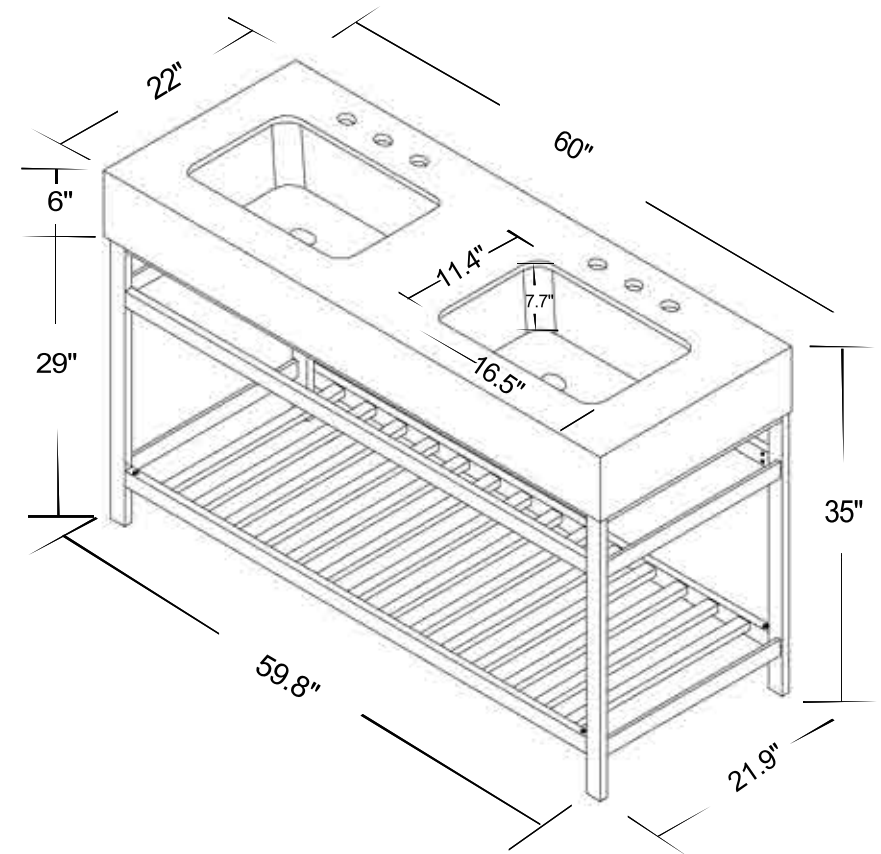

# INSTALLATION SPECIFICATION

SKU	68060-AWAP-MB-NM/68060-AWAP-MB	
Overall Dimension	60" W x 22" D x 35"H	
Countertop	Item No	68060-CTP-AWAP
	Color	Aosta White Apron
	Product Dimensions	60" W x 22" D x 6"H
	Carton Dimensions	62.3" W x 26.4" D x 11.4"H
	Weight	127.4 lbs
	Material	Composite Stone
	Edge Polishing	Flat Edge
	Faucet Hole Spacing(in.)	8 in. Widespread
	Backsplash Included	No
	Bowl	Double bowls
Metal Vanity Base	Item No:	M0160-VB-MB
	Color	Matt Black
	Product Dimensions	59.8" W x 21.9" D x 29"H
	Carton Dimensions	60.8" W x 25.5" D x 5.7"H
	Weight	40.1 lbs
	Material	Stainless Steel
	Level Of Assembly	Installation Required

All measurements are approximate. Measurements may vary +/- 1/2"

## Merano

60" W x 22" D  
Bathroom Vanity Console

ALTAIR