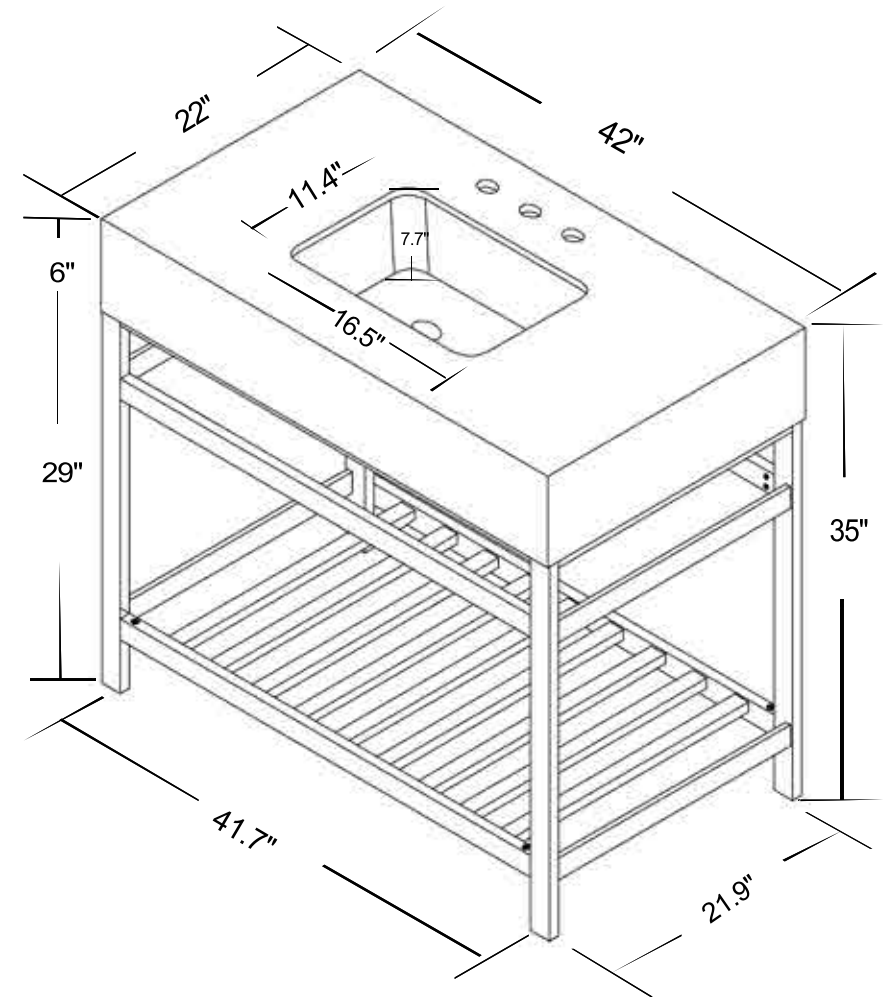

INSTALLATION SPECIFICATION

SKU	68042-AWAP-MB-NM/68042-AWAP-MB	
Overall Dimension	42" W x 22" D x 35"H	
Countertop	Item No	68042-CTP-AWAP
	Color	Aosta White Apron
	Product Dimensions	42" W x 22" D x 6"H
	Carton Dimensions	44" W x 26.4" D x 11.4"H
	Weight	89.7 lbs
	Material	Composite Stone
	Edge Polishing	Flat Edge
	Faucet Hole Spacing(in.)	8 in. Widespread
	Backsplash Included	No
	Bowl	Single bowl
Metal Vanity Base	Item No:	M0142-VB-MB
	Color	Matt Black
	Product Dimensions	41.7" W x 21.9" D x 29"H
	Carton Dimensions	41.2" W x 25.5" D x 7.2"H
	Weight	31.5 lbs
	Material	Stainless Steel
	Level Of Assembly	Installation Required

All measurements are approximate. Measurements may vary +/-1/2"

Merano

42" W x 22" D
Bathroom Vanity Console

ALTAIR