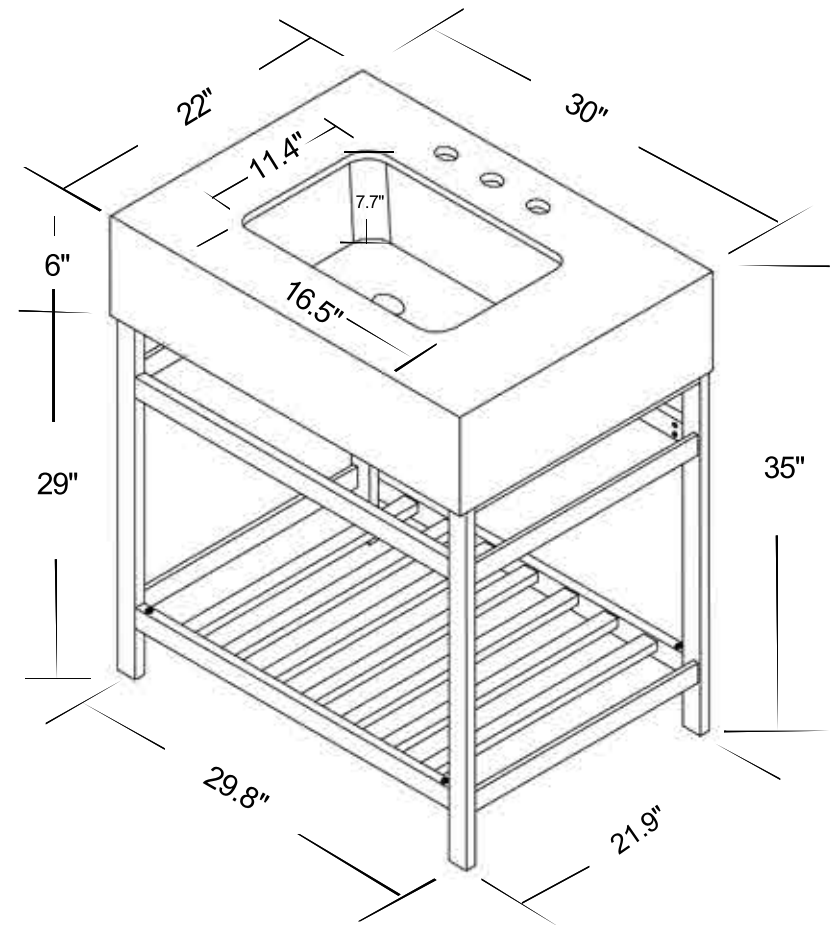

INSTALLATION SPECIFICATION

SKU	68030-AWAP-MB-NM/68030-AWAP-MB	
Overall Dimension	30" W x 22" D x 35"H	
Countertop	Item No	68030-CTP-AWAP
	Color	Aosta White Apron
	Product Dimensions	30" W x 22" D x 6"H
	Carton Dimensions	32" W x 26.4" D x 11.4"H
	Weight	69.7 lbs
	Material	Composite Stone
	Edge Polishing	Flat Edge
	Faucet Hole Spacing(in.)	8 in. Widespread
	Backsplash Included	No
	Bowl	Single bowl
Metal Vanity Base	Item No:	M0130-VB-MB
	Color	Matt Black
	Product Dimensions	29.8" W x 21.9" D x 29"H
	Carton Dimensions	32" W x 25.5" D x 7.2"H
	Weight	26.5 lbs
	Material	Stainless Steel
	Level Of Assembly	Installation Required

All measurements are approximate. Measurements may vary +/-1/2"

Merano

30" W x 22" D
Bathroom Vanity Console

ALTAIR