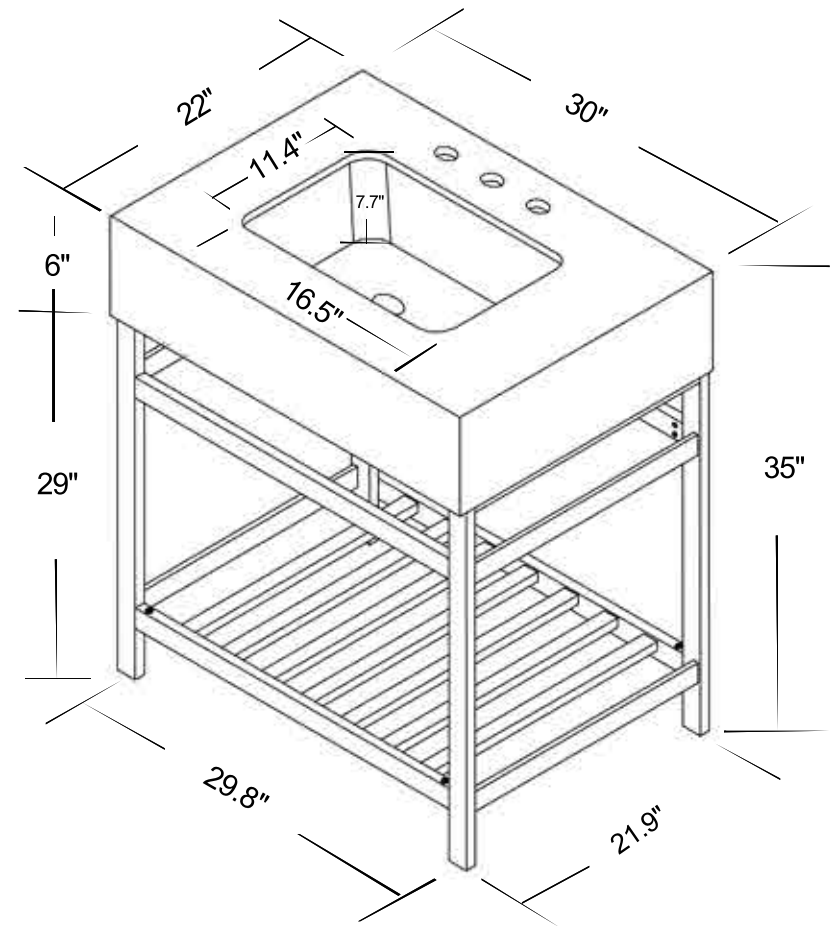

# INSTALLATION SPECIFICATION

SKU	68030-AWAP-BG-NM/68030-AWAP-BG	
Overall Dimension	30" W x 22" D x 35"H	
Countertop	Item No	68030-CTP-AWAP
	Color	Aosta White Apron
	Product Dimensions	30" W x 22" D x 6"H
	Carton Dimensions	32" W x 26.4" D x 11.4"H
	Weight	69.7 lbs
	Material	Composite Stone
	Edge Polishing	Flat Edge
	Faucet Hole Spacing(in.)	8 in. Widespread
	Backsplash Included	No
	Bowl	Single bowl
Metal Vanity Base	Item No:	M0130-VB-BG
	Color	Brushed Gold
	Product Dimensions	29.8" W x 21.9" D x 29"H
	Carton Dimensions	32" W x 25.5" D x 7.2"H
	Weight	26.5 lbs
	Material	Stainless Steel
	Level Of Assembly	Installation Required

All measurements are approximate. Measurements may vary +/-1/2"

## Merano

30" W x 22" D  
Bathroom Vanity Console

ALTAIR