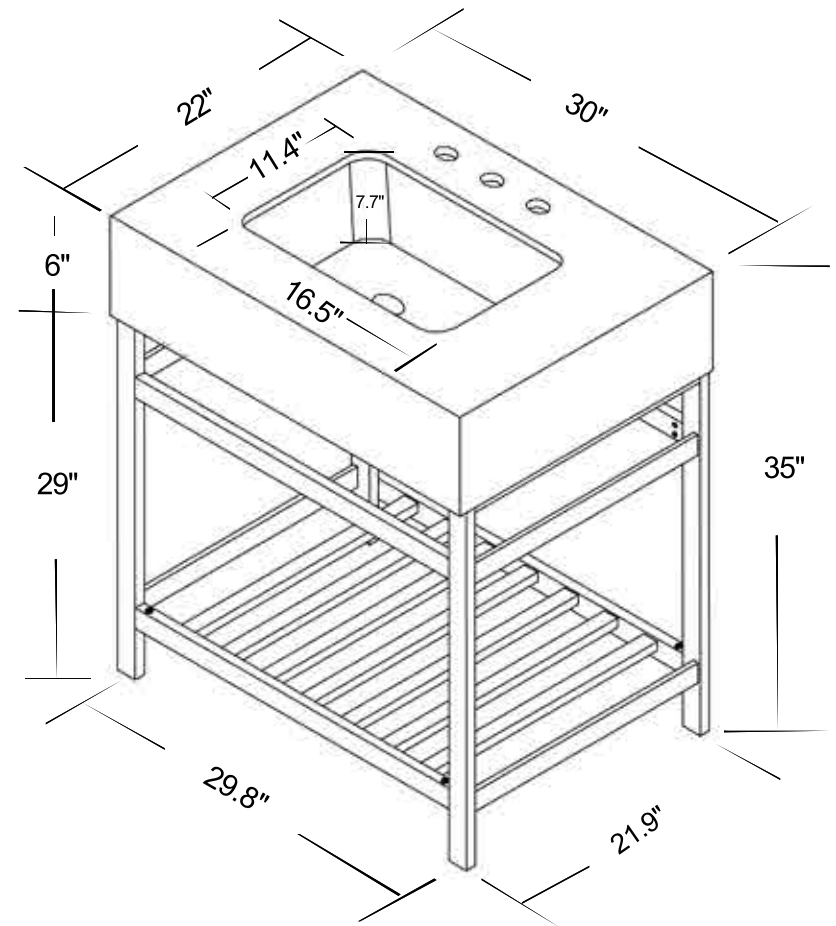

INSTALLATION SPECIFICATION

SKU	68030-AWAP-BG-NM/68030-AWAP-BG	
Overall Dimension	30" W x 22" D x 35"H	
Countertop	Item No	68030-CTP-AWAP
	Color	Aosta White Apron
	Product Dimensions	30" W x 22" D x 6"H
	Carton Dimensions	32" W x 26.4" D x 11.4"H
	Weight	69.7 lbs
	Material	Composite Stone
	Edge Polishing	Flat Edge
	Faucet Hole Spacing(in.)	8 in. Widespread
	Backsplash Included	No
	Bowl	Single bowl
Metal Vanity Base	Item No:	M0130-VB-BG
	Color	Brushed Gold
	Product Dimensions	29.8" W x 21.9" D x 29"H
	Carton Dimensions	32" W x 25.5" D x 7.2"H
	Weight	26.5 lbs
	Material	Stainless Steel
	Level Of Assembly	Installation Required

All measurements are approximate. Measurements may vary +/-1/2"

Merano

30" W x 22" D
Bathroom Vanity Console

ALTAIR