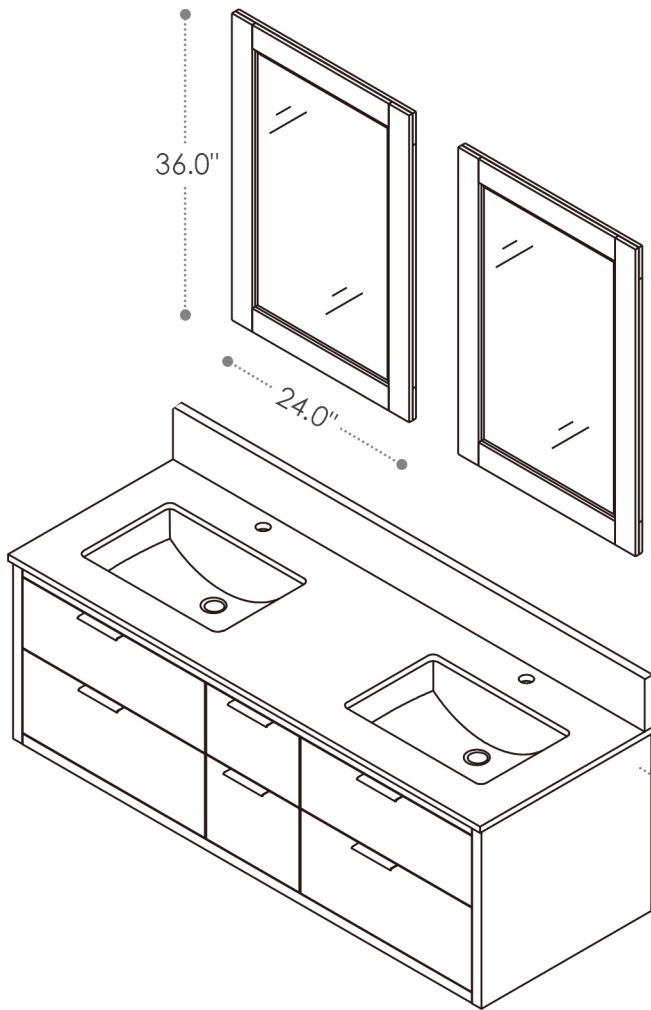

ALTAIR

FASHION BATHROOM LIFE

Altair Design, Inc.

Dione

60"W x 22"D

Bathroom Vanity

60"W x 22"D x 20.5"H inches

INSTALLATION SPECIFICATION

Item#	547060		
Color	Classical Gray/Weathered Pine		
Overall Dimension	60 in W x 22 in D x 20.5 in H		
Vanity Material	Solid wood and long-lasting plywood		
Hardware Finish	Aluminum Alloy Matte Black		
Countertop Material	Composite Stone - Carrara White		
Number of Drawers	6 soft-closing drawers		
Number of Door	No	Shape	Rectangular
Top Thickness	0.8 inch	Installation Type	Wall-mounted
Assembly Required	No	Backsplash Height	4 inch
Faucet Hole Spacing(in.)	Single Hole	Sink	Double Undermount Sink

All measurements are approximate. Measurements may vary +/-1/2".
Does not include faucet, drain assembly, P-trap