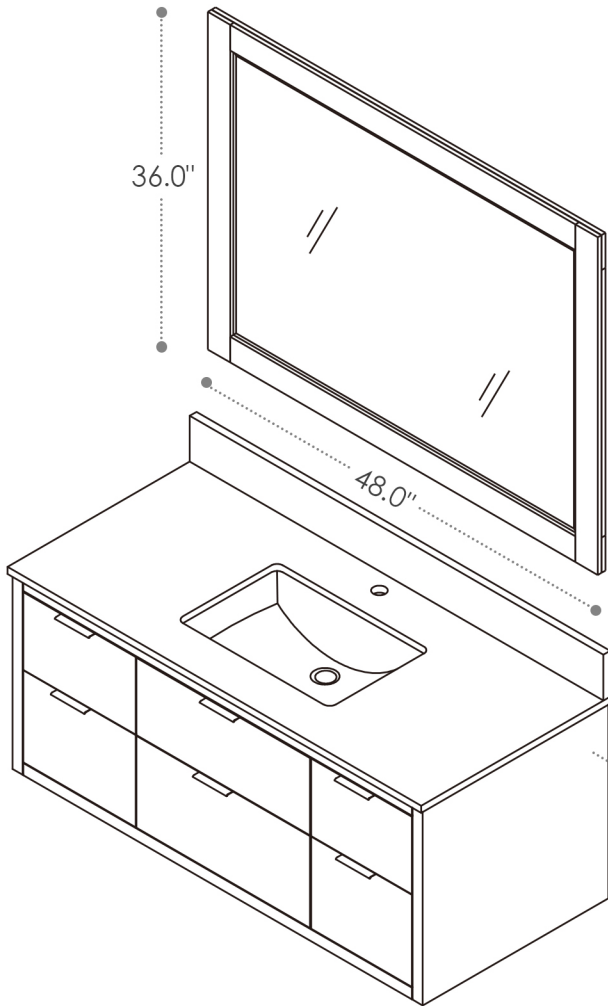

ALTAIR

FASHION BATHROOM LIFE

Altair Design, Inc.

Dione

48"W x 22"D

Bathroom Vanity

48"W x 22"D x 20.5"H inches

INSTALLATION SPECIFICATION

Item#	547048		
Color	Classical Gray/Weathered Pine		
Overall Dimension	48 in W x 22 in D x 20.5 in H		
Vanity Material	Solid wood and long-lasting plywood		
Hardware Finish	Aluminum Alloy Matte Black		
Countertop Material	Composite Stone - Carrara White		
Number of Drawers	5 soft-closing drawers		
Number of Door	No	Shape	Rectangular
Top Thickness	0.8 inch	Installation Type	Wall-mounted
Assembly Required	No	Backsplash Height	4 inch
Faucet Hole Spacing(in.)	Single Hole	Sink	Single Undermount Sink

All measurements are approximate. Measurements may vary +/-1/2".
Does not include faucet, drain assembly, P-trap