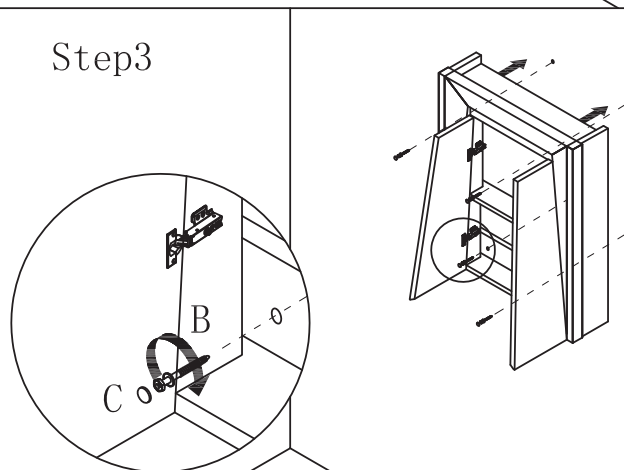

Item No. :500410-MC-24

Assembly Instruction

Hardware

No.	Draw	Qty
A		4 PCS
B		4 PCS
C		4 PCS

Step1

Step2

Step3

Finished

Description:

Mirror

Size:

598x150x690mm

Tools: