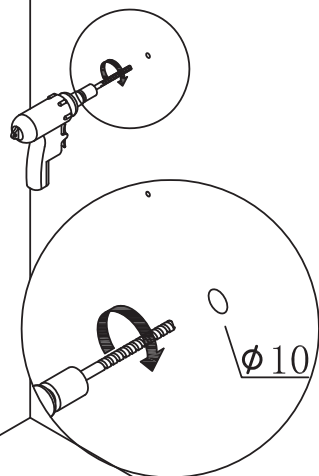

Item No. :500410-MC-24

Assembly Instruction

Hardware

No.	Draw	Qty
A		4 PCS
B		4 PCS
C		4 PCS

Step1

Step2

Step3

Finished

Description:

Mirror

Size:

598x150x690mm

Tools: