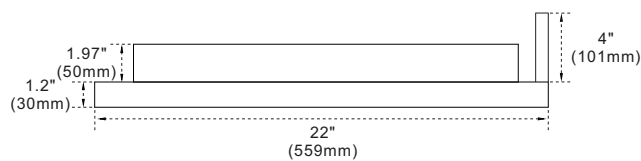

Side view

NOTE: SINK STYLE, SHAPE, FAUCET HOLES, CUTOUT ON TOP, VANITY MAY VARY FROM THE PICTURE ABOVE. INSTRUCTIONAL PURPOSE ONLY.

Professional installation is recommended.

Bellaterra Home LLC, All Rights Reserved 2017