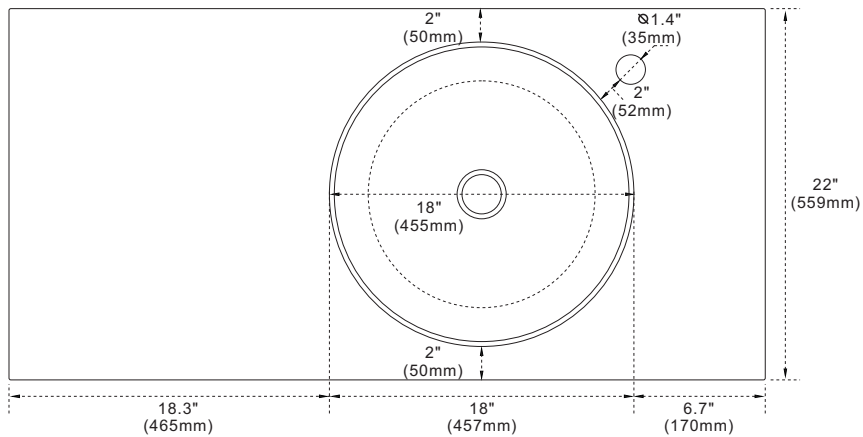

BELLATERRA HOME

Model: 430003-43-R Countertop

Features

1. Single 18" round topmount sink cutout;
2. Single faucet hole;
3. 4" height backsplash included;
4. Thickness laminated to 1.2";
5. Ceramic sink on right side of countertop;

Colors / Finishes

- WM - Natural White Carrara marble;
- BG - Natural Black Galaxy Granite;
- GY - Natural Grey Granite;
- WE - White Engineer Stone;

Top view

Side view

NOTE: SINK STYLE, SHAPE, FAUCET HOLES, CUTOUT ON TOP, VANITY MAY VARY FROM THE PICTURE ABOVE. INSTRUCTIONAL PURPOSE ONLY.

Professional installation is recommended.

Bellaterra Home LLC, All Rights Reserved 2017