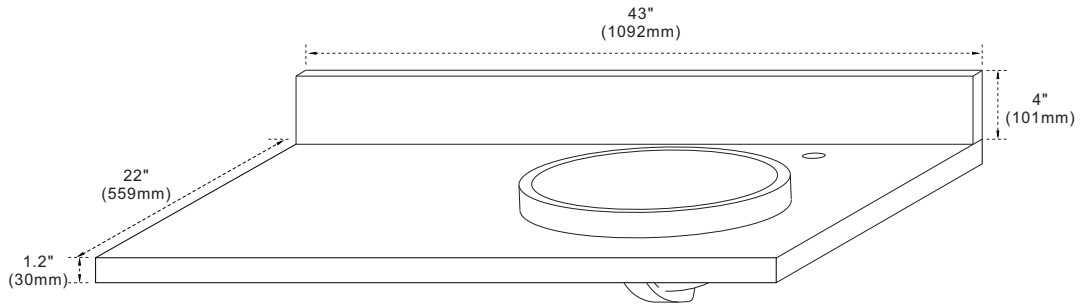

### Features

1. Single 18" round topmount sink cutout;
2. Single faucet hole;
3. 4" height backsplash included;
4. Thickness laminated to 1.2";
5. Ceramic sink on right side of countertop;