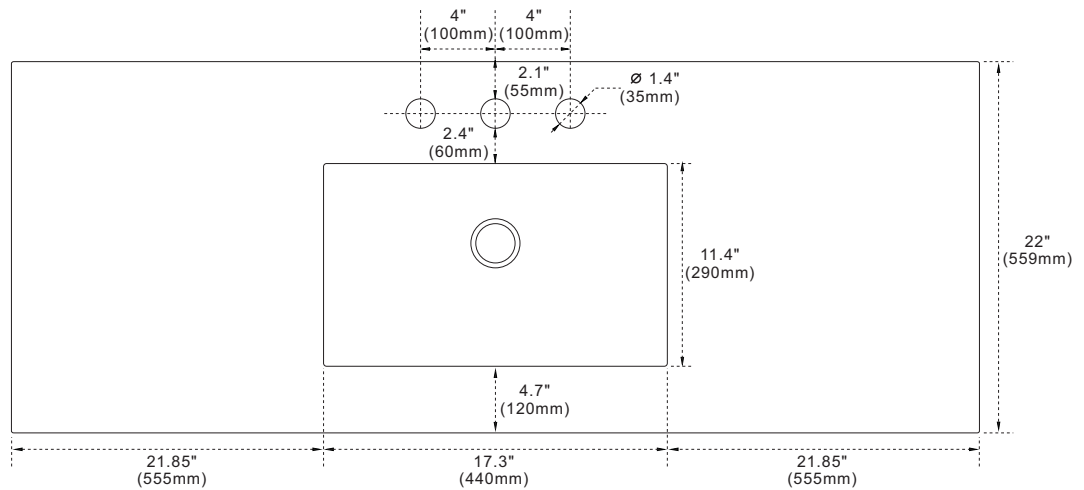

BELLATERRA HOME

Model: 430002-61 Countertop

Features

1. Single 20" rectangular undermount sink cutout;
2. 8" wide spread faucet holes;
3. 4" height backsplash included;
4. Thickness laminated to 1.2";

Colors / Finishes

- WM - Natural White Carrara marble;
- BG - Natural Black Galaxy Granite;
- GY - Natural Grey Granite;
- WE - White Engineer Stone;

Top view

Side view

NOTE: SINK STYLE, SHAPE, FAUCET HOLES, CUTOUT ON TOP, VANITY MAY VARY FROM THE PICTURE ABOVE. INSTRUCTIONAL PURPOSE ONLY.