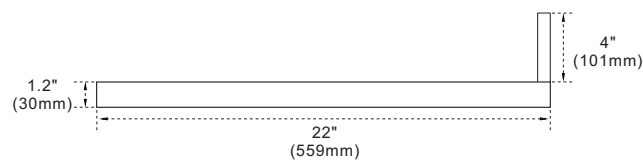

BELLATERRA HOME

Model: 430002-61 Countertop

Features

1. Single 20" rectangular undermount sink cutout;
2. 8" wide spread faucet holes;
3. 4" height backsplash included;
4. Thickness laminated to 1.2";

Colors / Finishes

- WM - Natural White Carrara marble;
- BG - Natural Black Galaxy Granite;
- GY - Natural Grey Granite;
- WE - White Engineer Stone;

Top view

Side view

NOTE: SINK STYLE, SHAPE, FAUCET HOLES, CUTOUT ON TOP, VANITY MAY VARY FROM THE PICTURE ABOVE. INSTRUCTIONAL PURPOSE ONLY.