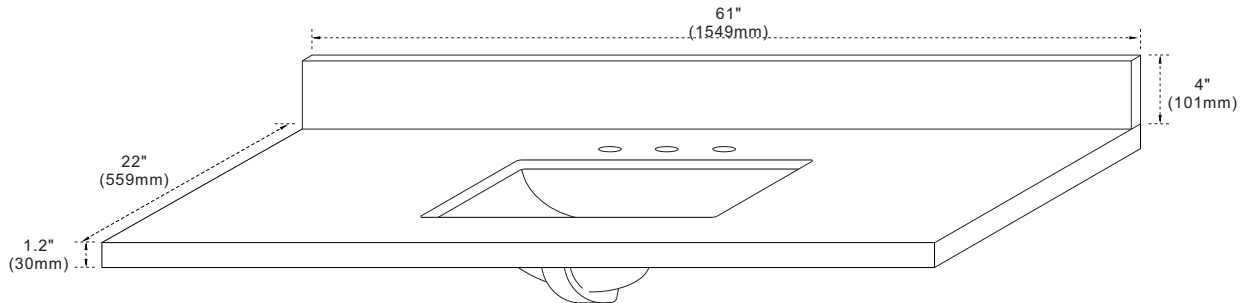

BELLATERRA HOME

Model: 430002-61 Countertop

Features

1. Single 20" rectangular undermount sink cutout;
2. 8" wide spread faucet holes;
3. 4" height backsplash included;
4. Thickness laminated to 1.2";

Colors / Finishes

- WM - Natural White Carrara marble;
- BG - Natural Black Galaxy Granite;
- GY - Natural Grey Granite;
- WE - White Engineer Stone;

Top view

Side view

NOTE: SINK STYLE, SHAPE, FAUCET HOLES, CUTOUT ON TOP, VANITY MAY VARY FROM THE PICTURE ABOVE. INSTRUCTIONAL PURPOSE ONLY.