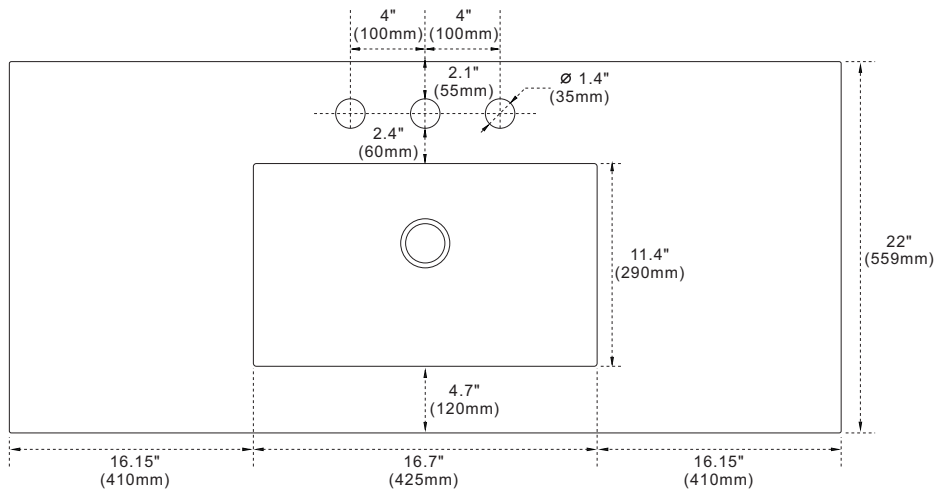

BELLATERRA HOME

Model: 430002-49 Countertop

Features

1. Single 20" rectangular undermount sink cutout;
2. 8" wide spread faucet holes;
3. 4" height backsplash included;
4. Thickness laminated to 1.2";

Colors / Finishes

- WM - Natural White Carrara marble;
- BG - Natural Black Galaxy Granite;
- GY - Natural Grey Granite;
- WE - White Engineer Stone;

Top view

Side view

NOTE: SINK STYLE, SHAPE, FAUCET HOLES, CUTOUT ON TOP, VANITY MAY VARY FROM THE PICTURE ABOVE. INSTRUCTIONAL PURPOSE ONLY.

Professional installation is recommended.

Bellaterra Home LLC, All Rights Reserved 2017