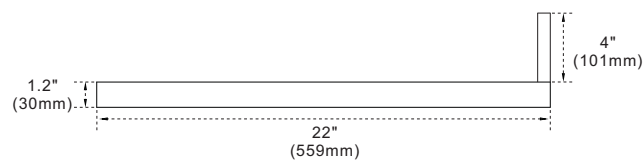

Side view

NOTE: SINK STYLE, SHAPE, FAUCET HOLES, CUTOUT ON TOP, VANITY MAY VARY FROM THE PICTURE ABOVE. INSTRUCTIONAL PURPOSE ONLY.

Professional installation is recommended.

Bellaterra Home LLC, All Rights Reserved 2017