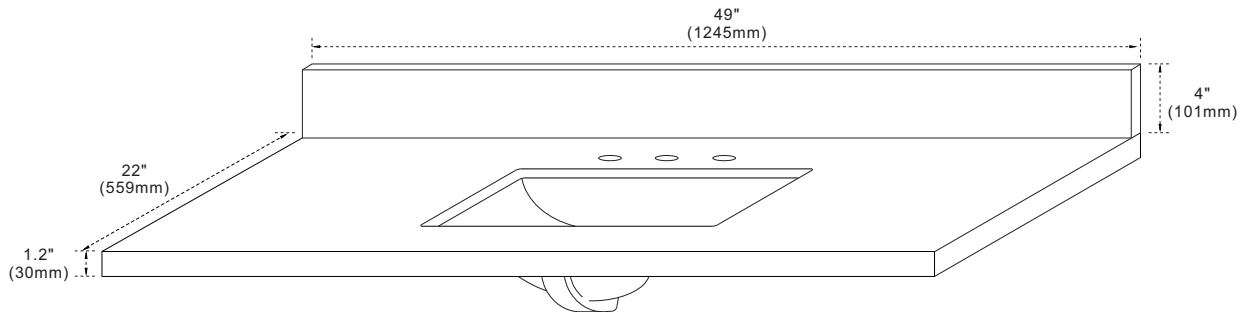

### Features

1. Single 20" rectangular undermount sink cutout;
2. 8" wide spread faucet holes;
3. 4" height backsplash included;
4. Thickness laminated to 1.2";