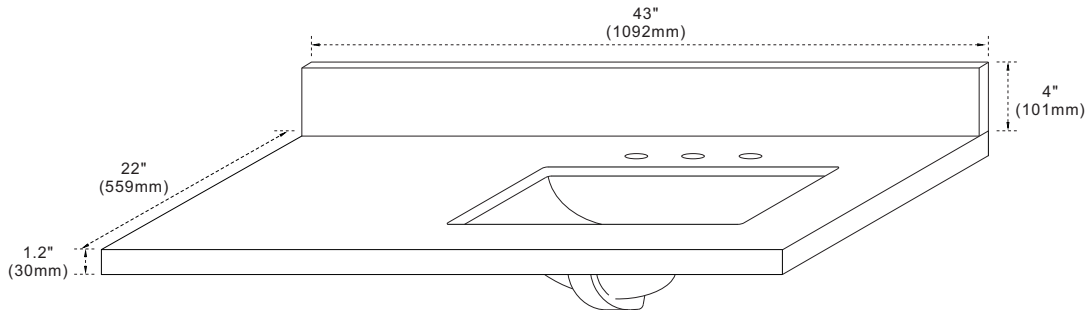

### Features

1. Single 20" rectangular undermount sink cutout;
2. 8" wide spread faucet holes;
3. 4" height backsplash included;
4. Thickness laminated to 1.2";
5. Ceramic sink on right side of countertop;