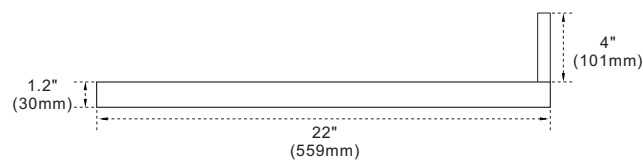

Side view

NOTE: SINK STYLE, SHAPE, FAUCET HOLES, CUTOUT ON TOP, VANITY MAY VARY FROM THE PICTURE ABOVE. INSTRUCTIONAL PURPOSE ONLY.

Professional installation is recommended.

Bellaterra Home LLC, All Rights Reserved 2019