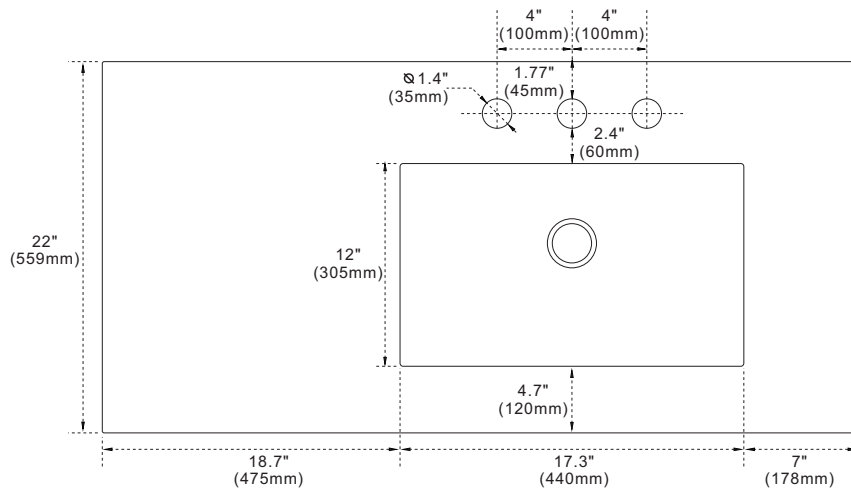

BELLATERRA HOME

Model: 430002-43-R Countertop

Features

1. Single 20" rectangular undermount sink cutout;
2. 8" wide spread faucet holes;
3. 4" height backsplash included;
4. Thickness laminated to 1.2";
5. Ceramic sink on right side of countertop;

Colors / Finishes

- WM - Natural White Carrara marble;
- BG - Natural Black Galaxy Granite;
- GY - Natural Grey Granite;
- WE - White Engineer Stone;

Top view

Side view

NOTE: SINK STYLE, SHAPE, FAUCET HOLES, CUTOUT ON TOP, VANITY MAY VARY FROM THE PICTURE ABOVE. INSTRUCTIONAL PURPOSE ONLY.

Professional installation is recommended.

Bellaterra Home LLC, All Rights Reserved 2019