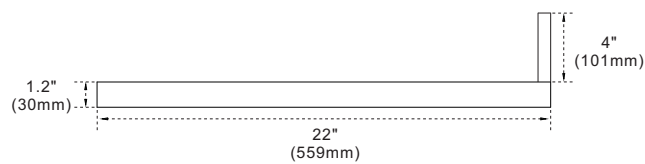

Side view

NOTE: SINK STYLE, SHAPE, FAUCET HOLES, CUTOUT ON TOP, VANITY MAY VARY FROM THE PICTURE ABOVE. INSTRUCTIONAL PURPOSE ONLY.

Professional installation is recommended.

Bellaterra Home LLC, All Rights Reserved 2019