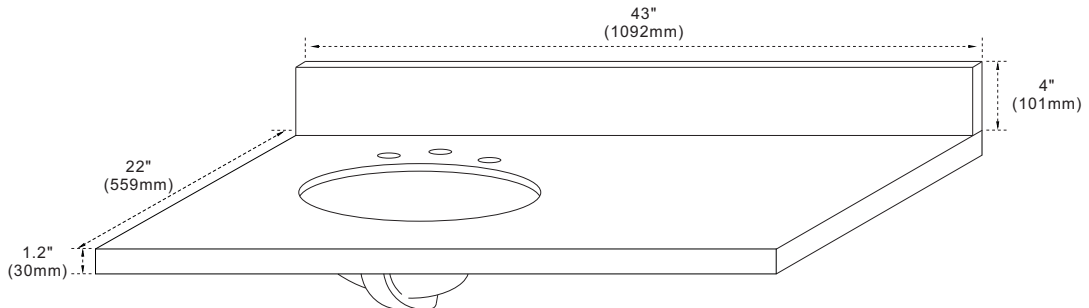

### Features

1. Single 18" oval undermount sink cutout;
2. 8" wide spread faucet holes;
3. 4" height backsplash included;
4. Thickness laminated to 1.2";
5. Ceramic sink on left side of countertop;