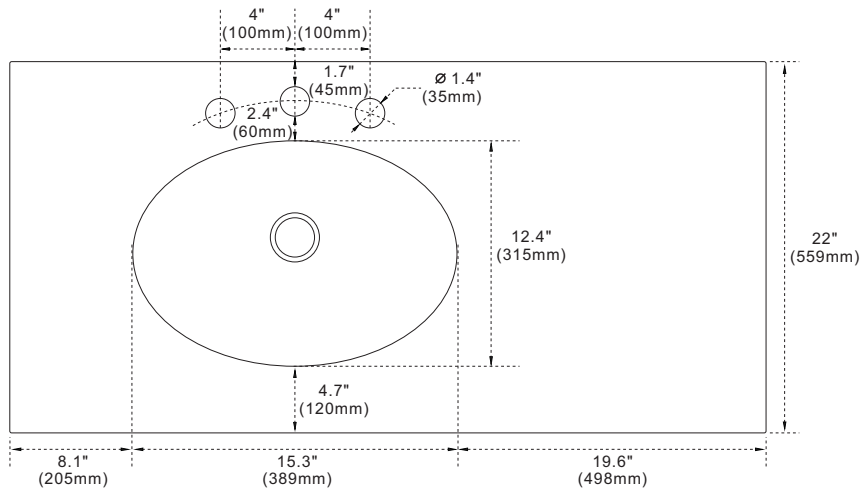

BELLATERRA HOME

Model: 430001-43-L Countertop

Features

1. Single 18" oval undermount sink cutout;
2. 8" wide spread faucet holes;
3. 4" height backsplash included;
4. Thickness laminated to 1.2";
5. Ceramic sink on left side of countertop;

Colors / Finishes

- WM - Natural White Carrara marble;
- BG - Natural Black Galaxy Granite;
- GY - Natural Grey Granite;
- WE - White Engineer Stone;

Top view

Side view

NOTE: SINK STYLE, SHAPE, FAUCET HOLES, CUTOUT ON TOP, VANITY MAY VARY FROM THE PICTURE ABOVE. INSTRUCTIONAL PURPOSE ONLY.

Professional installation is recommended.

Bellaterra Home LLC, All Rights Reserved 2019