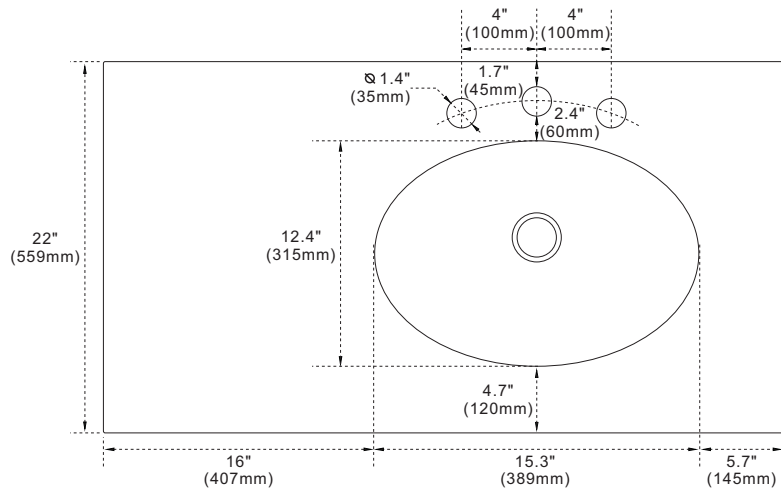

BELLATERRA HOME

Model: 430001-37-R Countertop

Features

1. Single 18" oval undermount sink cutout;
2. 8" wide spread faucet holes;
3. 4" height backsplash included;
4. Thickness laminated to 1.2";
5. Ceramic sink on right side of countertop;

Colors / Finishes

- WM - Natural White Carrara marble;
- BG - Natural Black Galaxy Granite;
- GY - Natural Grey Granite;
- WE - White Engineer Stone;

Top view

Side view

NOTE: SINK STYLE, SHAPE, FAUCET HOLES, CUTOUT ON TOP, VANITY MAY VARY FROM THE PICTURE ABOVE. INSTRUCTIONAL PURPOSE ONLY.

Professional installation is recommended.

Bellaterra Home LLC, All Rights Reserved 2019