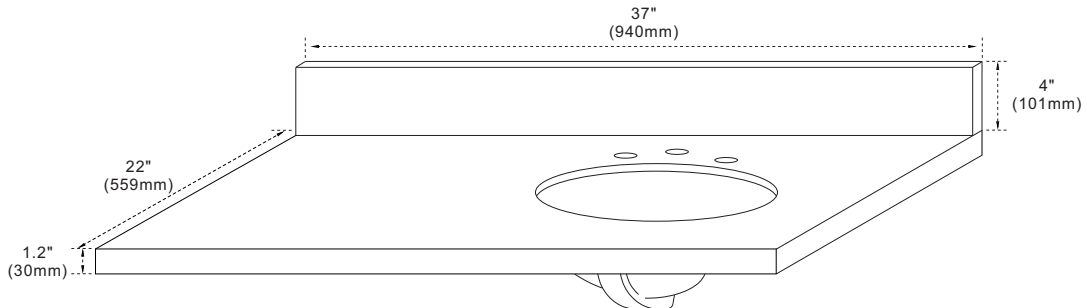

BELLATERRA HOME

Model: 430001-37-R Countertop

Features

1. Single 18" oval undermount sink cutout;
2. 8" wide spread faucet holes;
3. 4" height backsplash included;
4. Thickness laminated to 1.2";
5. Ceramic sink on right side of countertop;