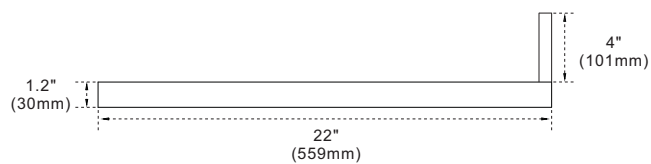

Side view

NOTE: SINK STYLE, SHAPE, FAUCET HOLES, CUTOUT ON TOP, VANITY MAY VARY FROM THE PICTURE ABOVE. INSTRUCTIONAL PURPOSE ONLY.

Professional installation is recommended.

Bellaterra Home LLC, All Rights Reserved 2017