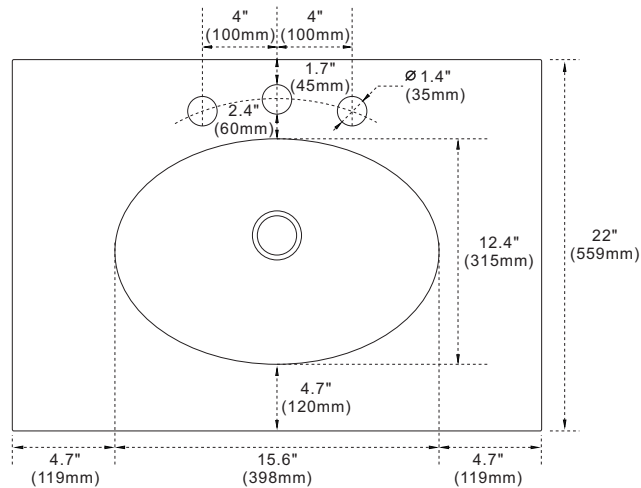

BELLATERRA HOME

Model: 430001-25 Countertop

Features

1. Single 18" oval undermount sink cutout;
2. 8" wide spread faucet holes;
3. 4" height backsplash included;
4. Thickness laminated to 1.2";

Colors / Finishes

1. WM - Natural White Carrara marble;
   BG - Natural Black Galaxy Granite;
   GY - Natural Grey Granite;
   WE - White Engineer Stone;

Top view

Side view

NOTE: SINK STYLE, SHAPE, FAUCET HOLES, CUTOUT ON TOP, VANITY MAY VARY FROM THE PICTURE ABOVE. INSTRUCTIONAL PURPOSE ONLY.

Professional installation is recommended.

Bellaterra Home LLC, All Rights Reserved 2017