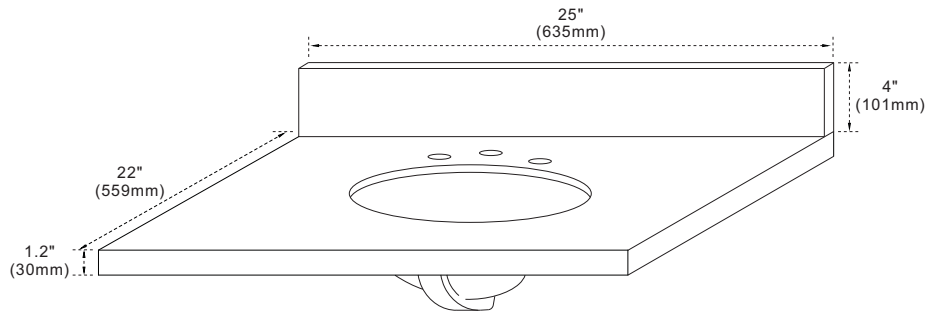

### Features

1. Single 18" oval undermount sink cutout;
2. 8" wide spread faucet holes;
3. 4" height backsplash included;
4. Thickness laminated to 1.2";