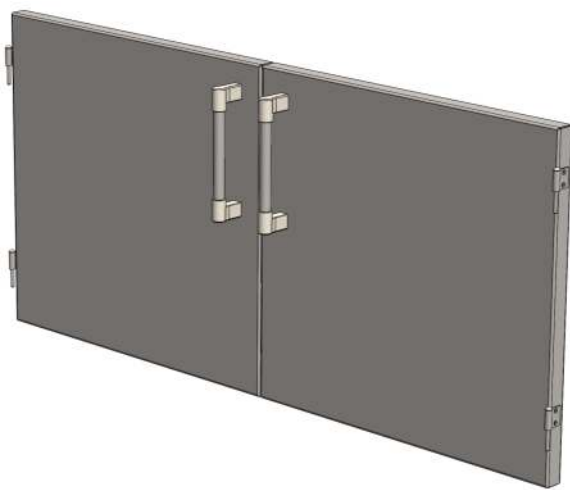

**AXE-42
PARTS LIST**

DOOR FRAME 510-1161

DOOR ASSEMBLY

DOORS
LEFT: 510-1132
RIGHT: 510-1153

HANDLE 290-0401
(MOUNTING HARDWARE INCLUDED)

ACCESSORY DOOR BIN
XEDS-2 (OPTIONAL)

PLUG 200-0041

BUMPER 290-0100

MAGNETIC
CATCH
290-0283