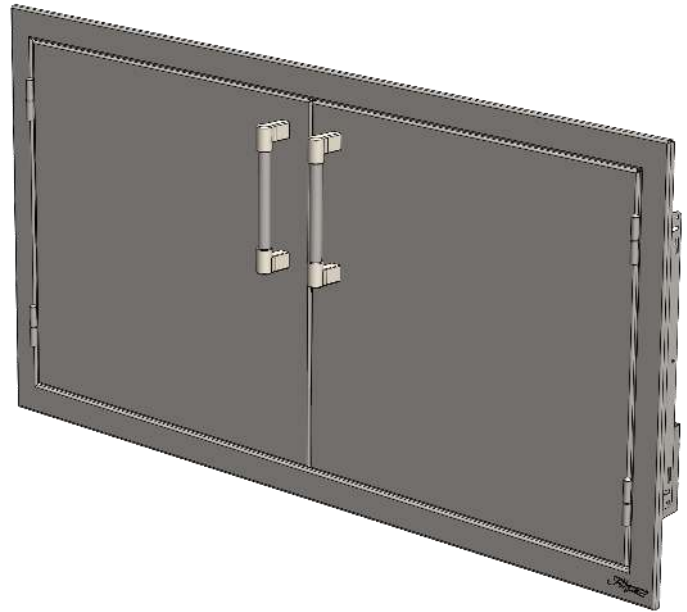

**AXE-42
PARTS LIST**

DOOR FRAME 510-1161

DOOR ASSEMBLY

DOORS
LEFT: 510-1132
RIGHT: 510-1153

HANDLE 290-0401
(MOUNTING HARDWARE INCLUDED)

ACCESSORY DOOR BIN
XEDS-2 (OPTIONAL)

PLUG 200-0041

BUMPER 290-0100

MAGNETIC
CATCH
290-0283