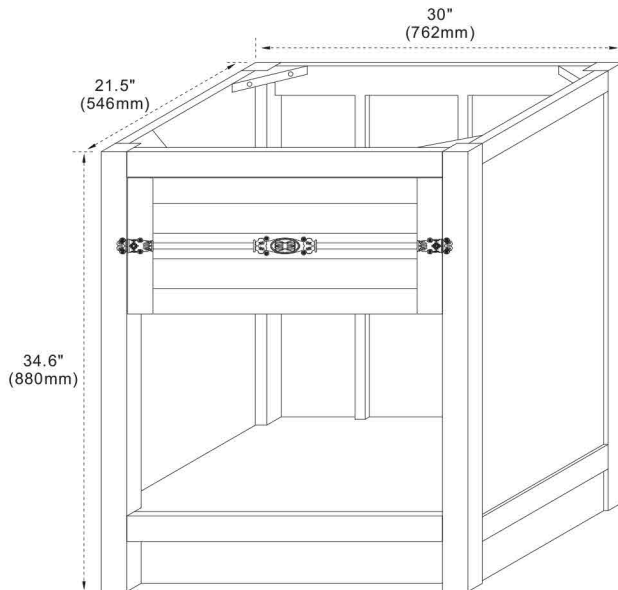

Model: 400101

FEATURES

1. Single 18" round topmount sink cutout;
2. Single facet hole;
3. 4" height backsplash included;
4. Thickness laminated to 1.2"

TOP COLORS/FINISHES

WM - Natural White Carrara marble;
BG - Natural Black Galaxy Granite;
GY Natural Grey Granite;
WE - White Engineer Quartz