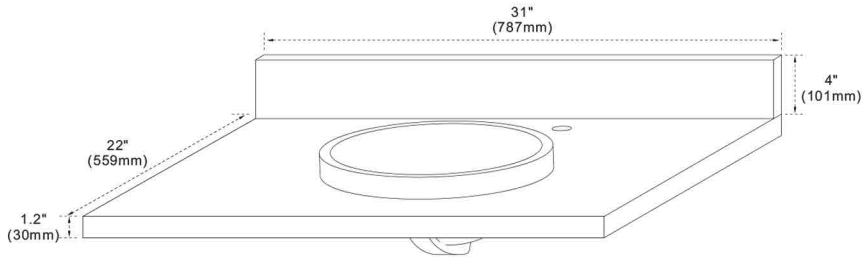

Model: 400101

FEATURES

1. Single 18" round topmount sink cutout;
2. Single facet hole;
3. 4" height backsplash included;
4. Thickness laminated to 1.2"

TOP COLORS/FINISHES

WM - Natural White Carrara marble;
BG - Natural Black Galaxy Granite;
GY Natural Grey Granite;
WE - White Engineer Quartz