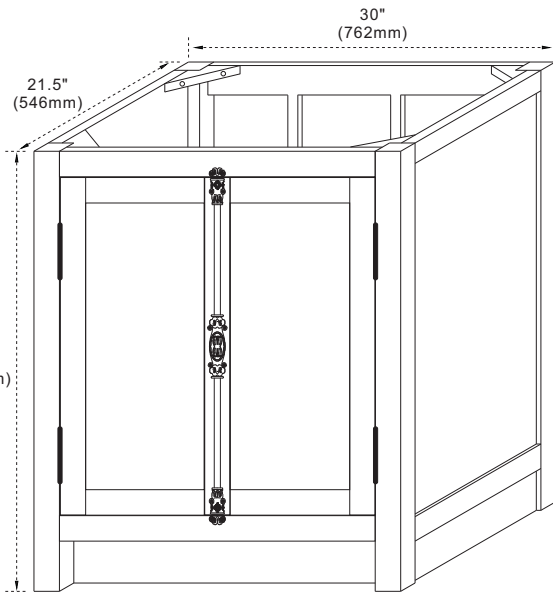

BELLATERRA HOME

Model: 400100 (Counter top sold separately)

Features

1. Solid wood and Ash veneered plywood;
2. Two doors with long interlock handle;
3. Interior shelf adjustable;

Colors / Finishes

- GYA - Grey Ash;
- BA - Brown Ash;
- GA - Glacier Ash;

Top view

Front view

Back view

Side view

NOTE: SINK STYLE, SHAPE, FAUCET HOLES, CUTOUT ON TOP, VANITY MAY VARY FROM THE PICTURE ABOVE. INSTRUCTIONAL PURPOSE ONLY.

Professional installation is recommended.