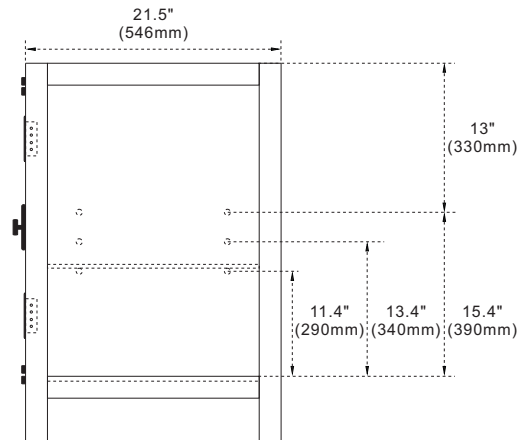

BELLATERRA HOME

Model: 400100 (Counter top sold separately)

Features

1. Solid wood and Ash veneered plywood;
2. Two doors with long interlock handle;
3. Interior shelf adjustable;

Colors / Finishes

- GYA - Grey Ash;
- BA - Brown Ash;
- GA - Glacier Ash;

Top view

Front view

Back view

Side view

NOTE: SINK STYLE, SHAPE, FAUCET HOLES, CUTOUT ON TOP, VANITY MAY VARY FROM THE PICTURE ABOVE. INSTRUCTIONAL PURPOSE ONLY.

Professional installation is recommended.