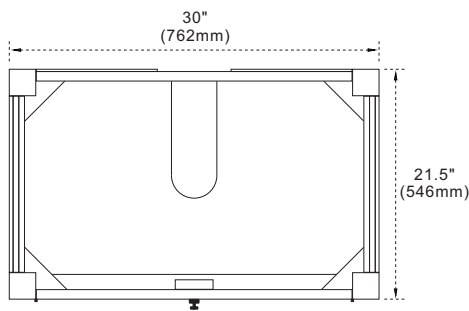

BELLATERRA HOME

Model: 400100 (Counter top sold separately)

Features

1. Solid wood and Ash veneered plywood;
2. Two doors with long interlock handle;
3. Interior shelf adjustable;

Colors / Finishes

- GYA - Grey Ash;
- BA - Brown Ash;
- GA - Glacier Ash;

Top view

Front view

Back view

Side view

NOTE: SINK STYLE, SHAPE, FAUCET HOLES, CUTOUT ON TOP, VANITY MAY VARY FROM THE PICTURE ABOVE. INSTRUCTIONAL PURPOSE ONLY.

Professional installation is recommended.