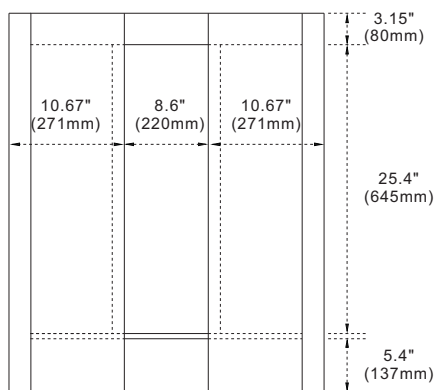

BELLATERRA HOME

Model: 400100 (Counter top sold separately)

Features

1. Solid wood and Ash veneered plywood;
2. Two doors with long interlock handle;
3. Interior shelf adjustable;

Colors / Finishes

- GYA - Grey Ash;
- BA - Brown Ash;
- GA - Glacier Ash;

Top view

Front view

Back view

Side view

NOTE: SINK STYLE, SHAPE, FAUCET HOLES, CUTOUT ON TOP, VANITY MAY VARY FROM THE PICTURE ABOVE. INSTRUCTIONAL PURPOSE ONLY.

Professional installation is recommended.