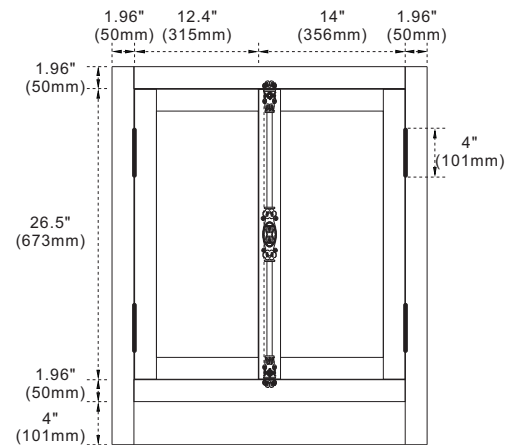

BELLATERRA HOME

Model: 400100 (Counter top sold separately)

Features

1. Solid wood and Ash veneered plywood;
2. Two doors with long interlock handle;
3. Interior shelf adjustable;

Colors / Finishes

- GYA - Grey Ash;
- BA - Brown Ash;
- GA - Glacier Ash;

Top view

Front view

Back view

Side view

NOTE: SINK STYLE, SHAPE, FAUCET HOLES, CUTOUT ON TOP, VANITY MAY VARY FROM THE PICTURE ABOVE. INSTRUCTIONAL PURPOSE ONLY.

Professional installation is recommended.