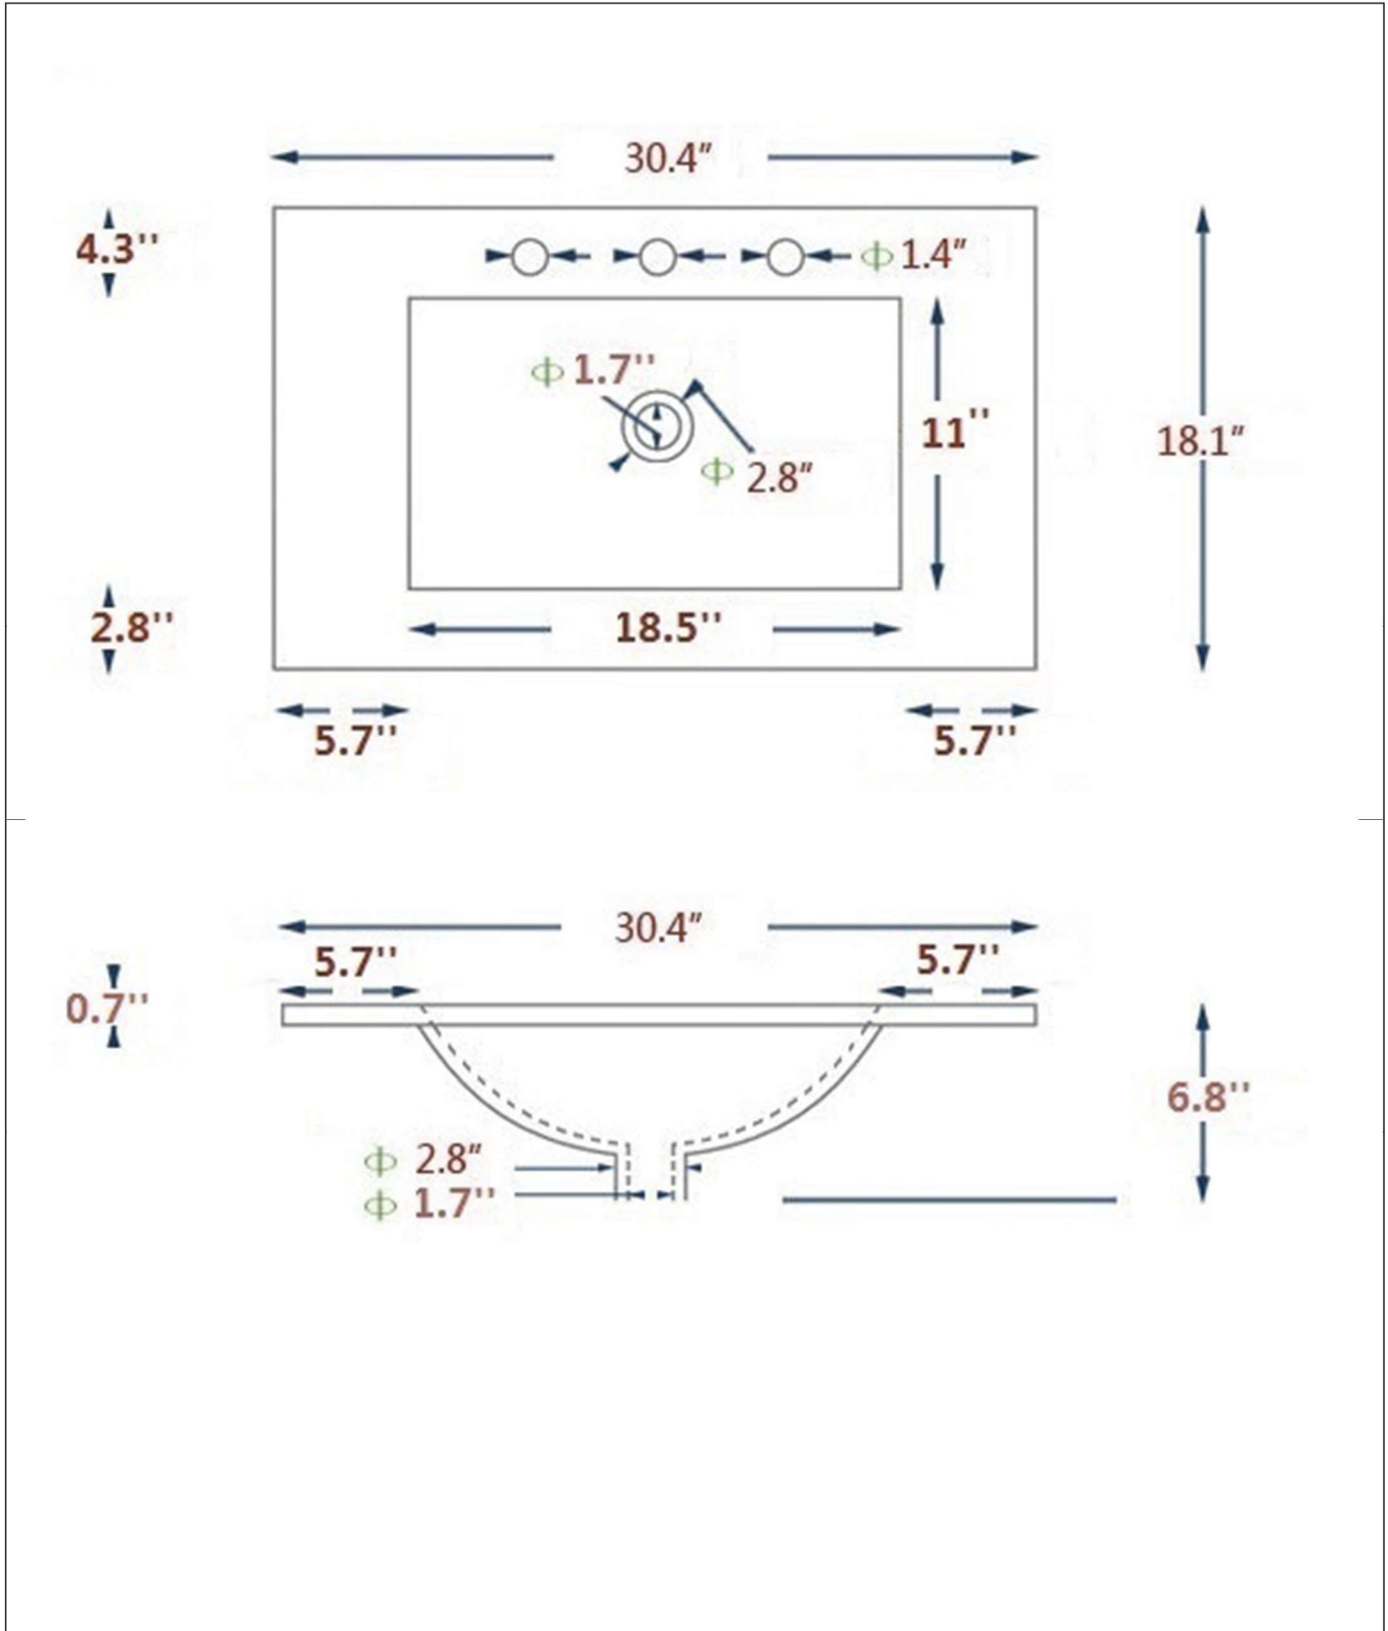

BELLATERRA HOME

Model: 303018

NOTE: SINK STYLE, SHAPE, FAUCET HOLES, CUTOUT ON TOP, VANITY MAY VARY FROM THE PICTURE ABOVE. INSTRUCTIONAL PURPOSE ONLY.

Professional installation is recommended.

Bellaterra Home LLC, All Rights Reserved 2018