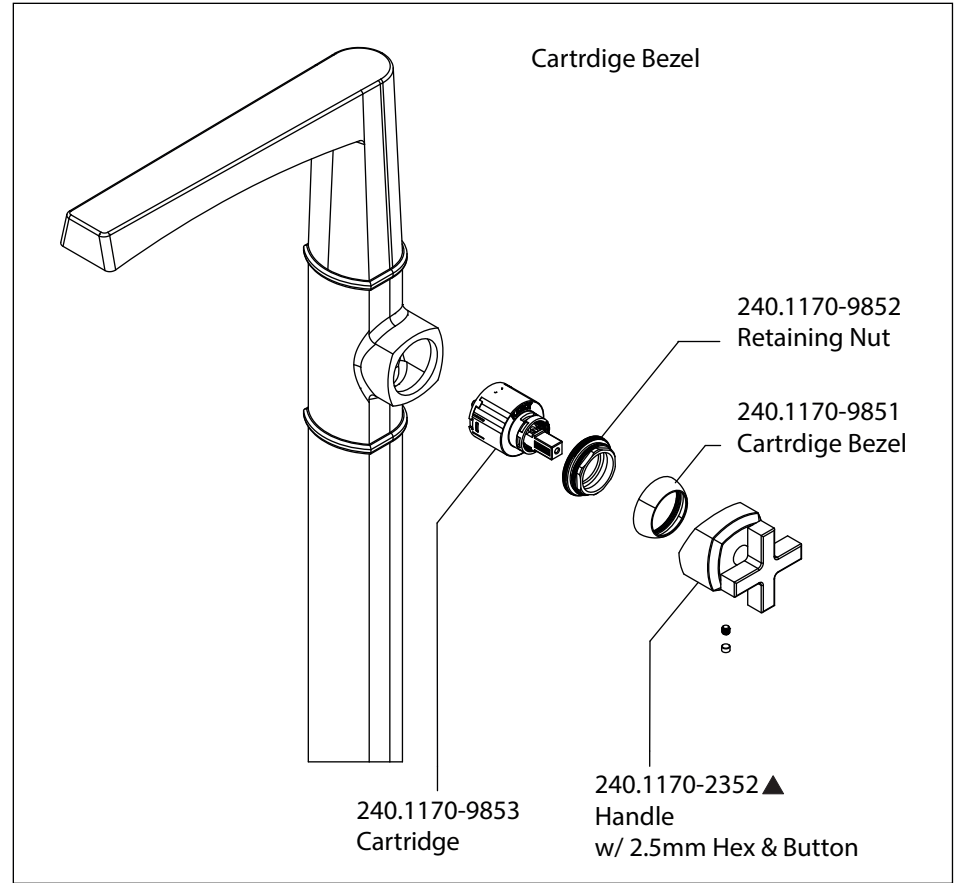

Product Parts Breakdown

isenberg
innovation+design

240.1170

Ver 2.56