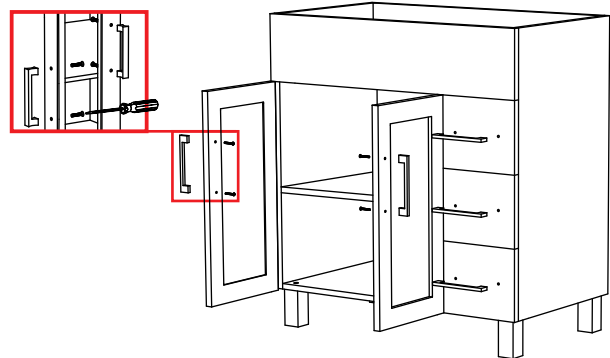

Model: Nova - 36"

Installation Instructions

Notes: We recommend that you rough-in the drain and water lines after receiving the unit.
The vanity should be installed by a professional plumber.
Drainer pipe and trap are not included.
If you experience any difficulties with this product, do not return to the point of purchase. Please contact LAVIVA directly at support@usbathstore.com and we will help resolve your issue.

Part List	A(basin)	B(cabinet)	D (pop-up)	F(screw)	G(handle)	H(screw)	I(adjust leg)
Photo							
Qty	1	1	1	10	5	4	4

Step 2

Step 3

Step 1

Step 4