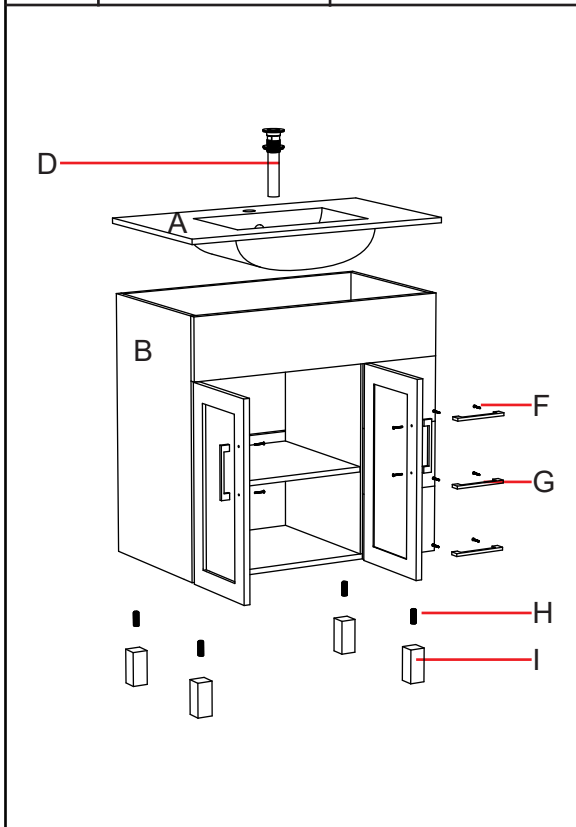

# Model: Nova - 36"

## Installation Instructions

**Notes:** We recommend that you rough-in the drain and water lines after receiving the unit.  
 The vanity should be installed by a professional plumber.  
 Drainer pipe and trap are not included.  
 If you experience any difficulties with this product, do not return to the point of purchase. Please contact LAVIVA directly at [support@usbathstore.com](mailto:support@usbathstore.com) and we will help resolve your issue.

Part List	A(basin)	B(cabinet)	D (pop-up)	F(screw)	G(handle)	H(screw)	I(adjust leg)
Photo							
Qty	1	1	1	10	5	4	4