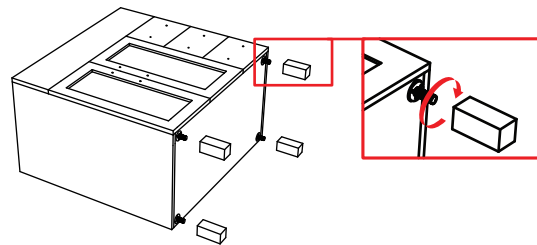

Model: Nova - 36"

Installation Instructions

Notes: We recommend that you rough-in the drain and water lines after receiving the unit.
The vanity should be installed by a professional plumber.
Drainer pipe and trap are not included.
If you experience any difficulties with this product, do not return to the point of purchase. Please contact LAVIVA directly at support@usbathstore.com and we will help resolve your issue.

Part List	A(basin)	B(cabinet)	D (pop-up)	F(screw)	G(handle)	H(screw)	I(adjust leg)
Photo							
Qty	1	1	1	10	5	4	4

Step 2

Step 3

Step 1

Step 4