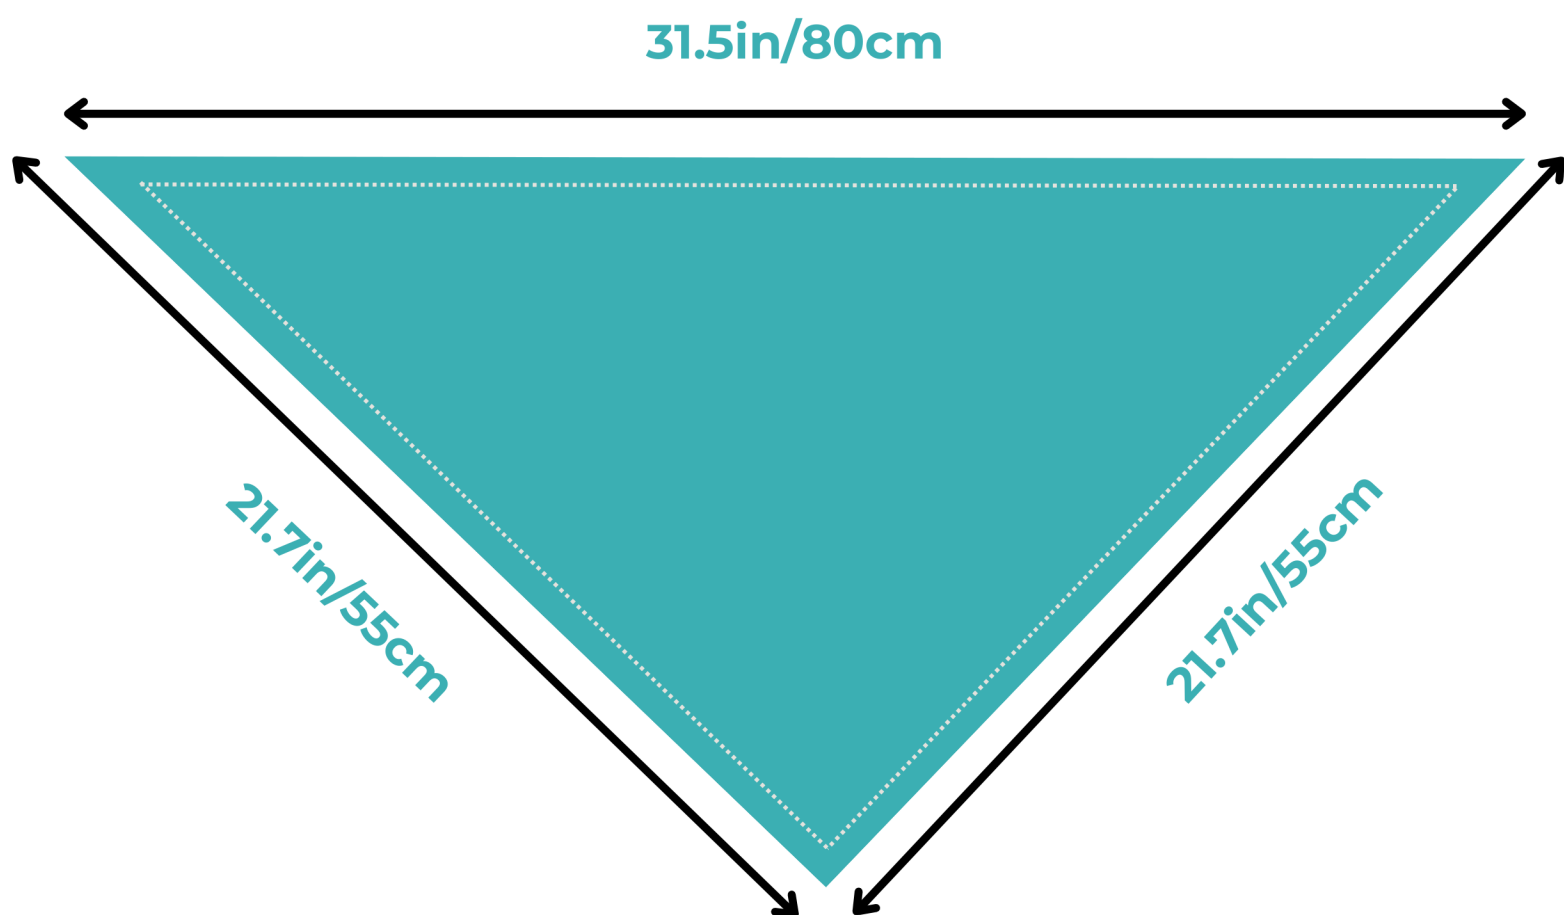

DOG BANDANA

WASHABLE

BREATHABLE

TIE-ON

*Please measure your pets' size carefully before purchasing.

PRODUCT SIZE

Size

Small/Medium

25" x 17" x 17"

Large

31.7" x 21.5" x 21.5"