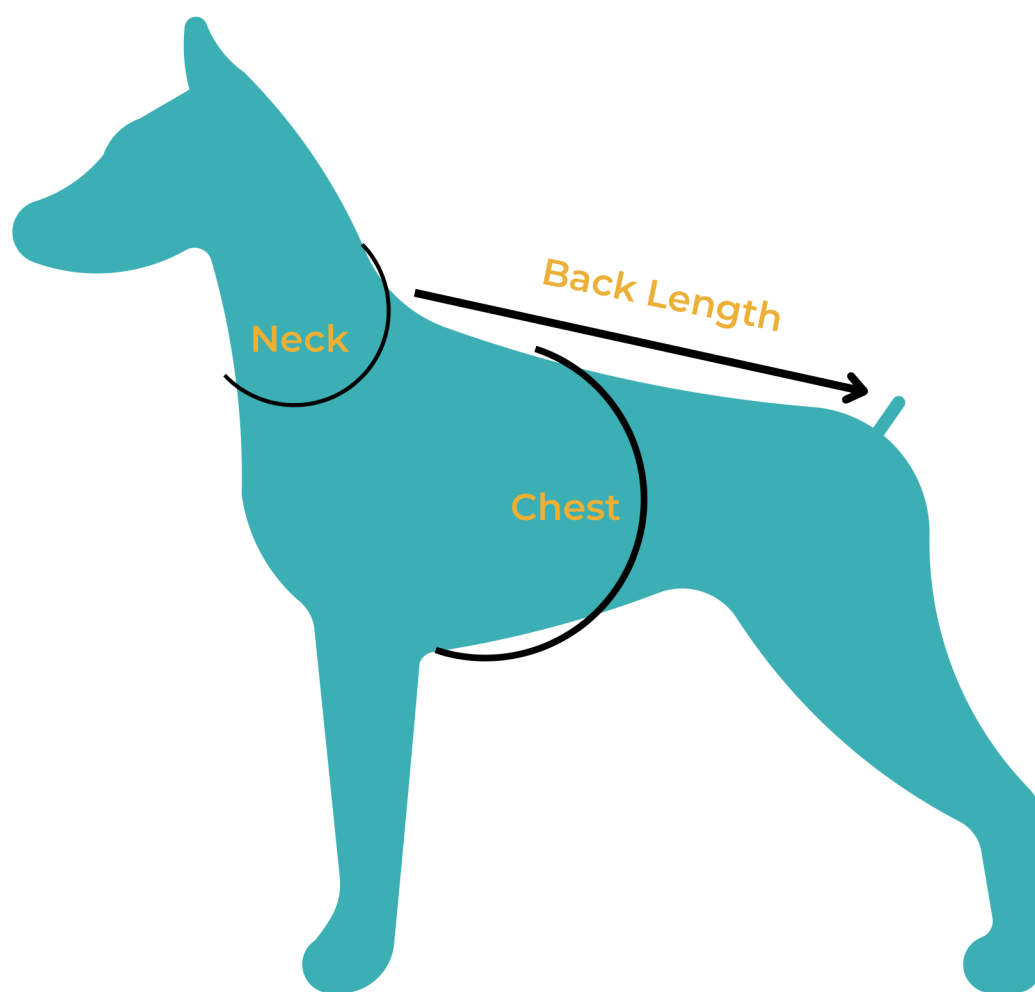

# Barkfits

SIZE CHART

## DOG BANDANA

WASHABLE

BREATHABLE

TIE-ON

*\*Please measure your pets' size carefully before purchasing.*

### PRODUCT SIZE

Size

Small/Medium

25" x 17" x 17"

Large

31.7" x 21.5" x 21.5"

## SIZE CHART DOG SHIRT

WASHABLE

BREATHABLE

ELASTIC CUFFS

*\*Please measure your pets' size and weight carefully before purchasing. If your pet size is between two (2) sizes, please size up.*

DOG SHIRTS				
Size	Chest	Neck	Back	Weight
Small	13.7"	7.8"	9.8"	3.3lb-5.5lb
Medium	15.7"	9.4"	11.8"	5.5-7.7lb