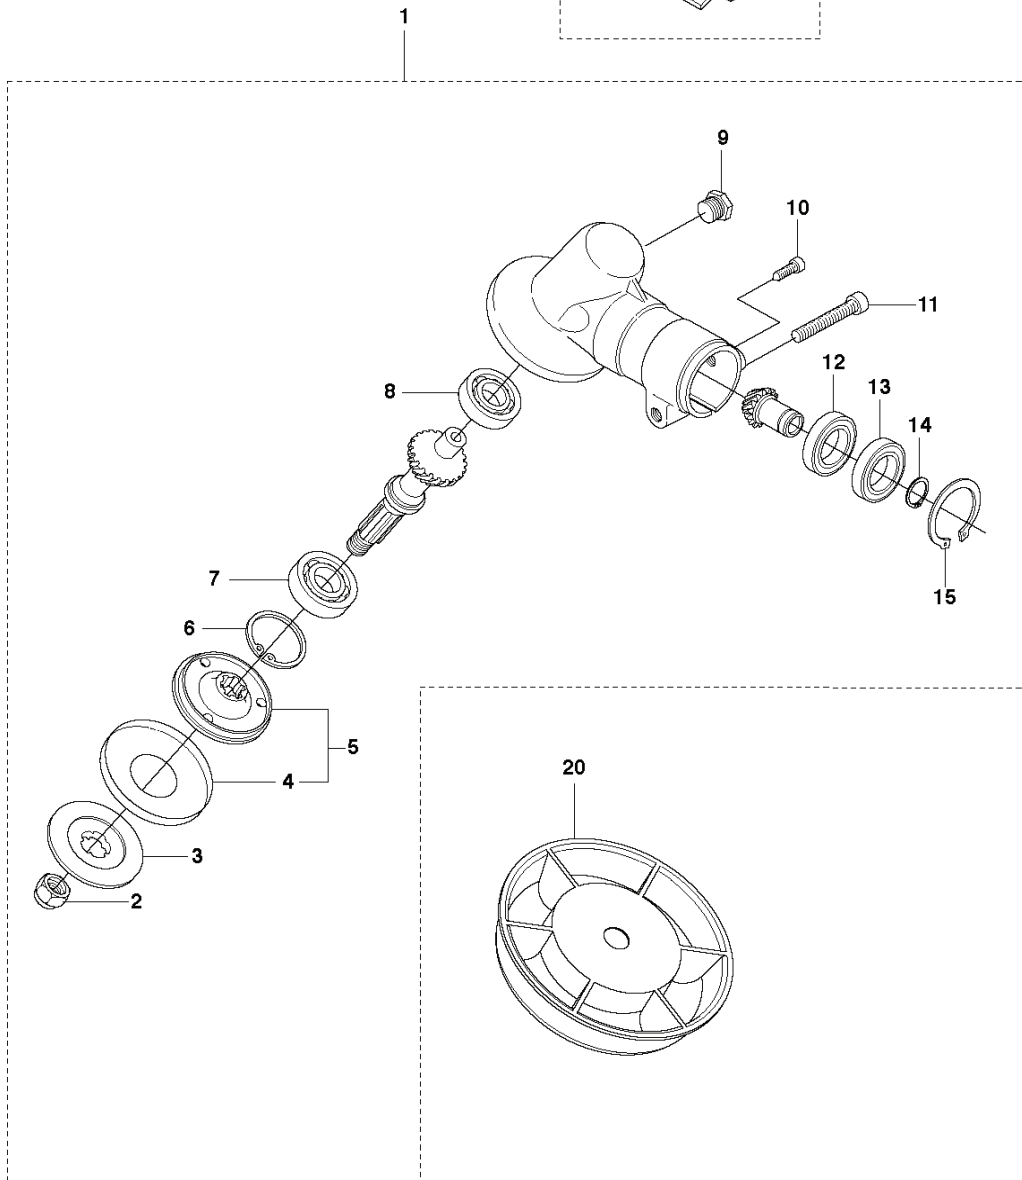

A1 524L, 525L, LS, LK, RJX, RJD, RS, RX, RXT, RK
BEVEL GEAR

PXM_REF	PXM_PARTNO	DESCRIPTION	PXM_REMARK	QTY.
1	537199202	BEVEL GEAR ASSY		1
2	503856301	NUT		1
3	537285601	SUPPORT FLANGE		1
4	537292601	CUP		1
5	537234901	DRIVER ASSY		1
6	735312810	CIRCLIP		1
7	503252401	BALL BEARING		1
8	738219800	BALL BEARING		1
9	503201501	SCREW		1
10	503201412	SCREW IHSCFMO		1
11	503200725	SCREW IHSCFM		1
12	738219900	BALL BEARING		1
13	738219902	BALL BEARING		1
14	735311100	CIRCLIP		1
15	735312510	CIRCLIP		1
16	544218420	SCREW ITXSCM		1
17	501981001	SCREW ITXSCM		1
18	574306903	CLAMP		1
20	503890101	SUPPORT CUP		1