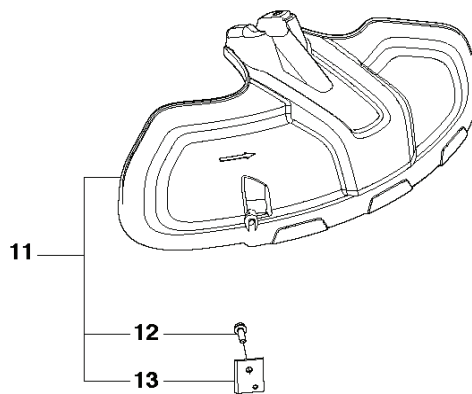

524L, 525L, LS, LST, LK, RJX, RJD, RS, RX, RXT, RK