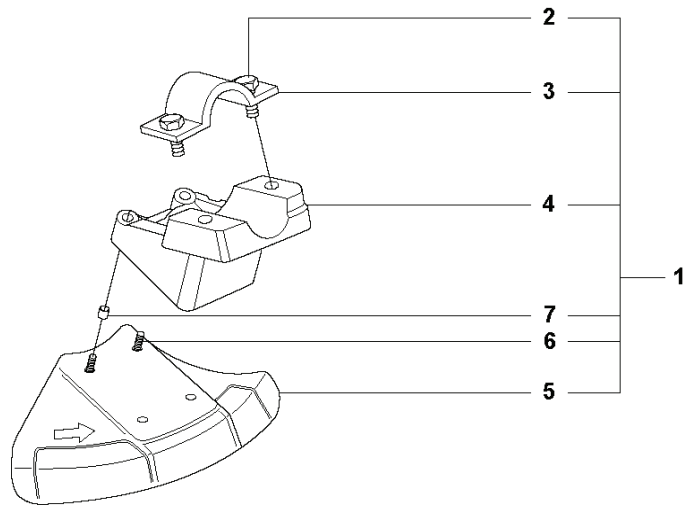

R1 525 RX, RXT, RK
ACCESSORIES