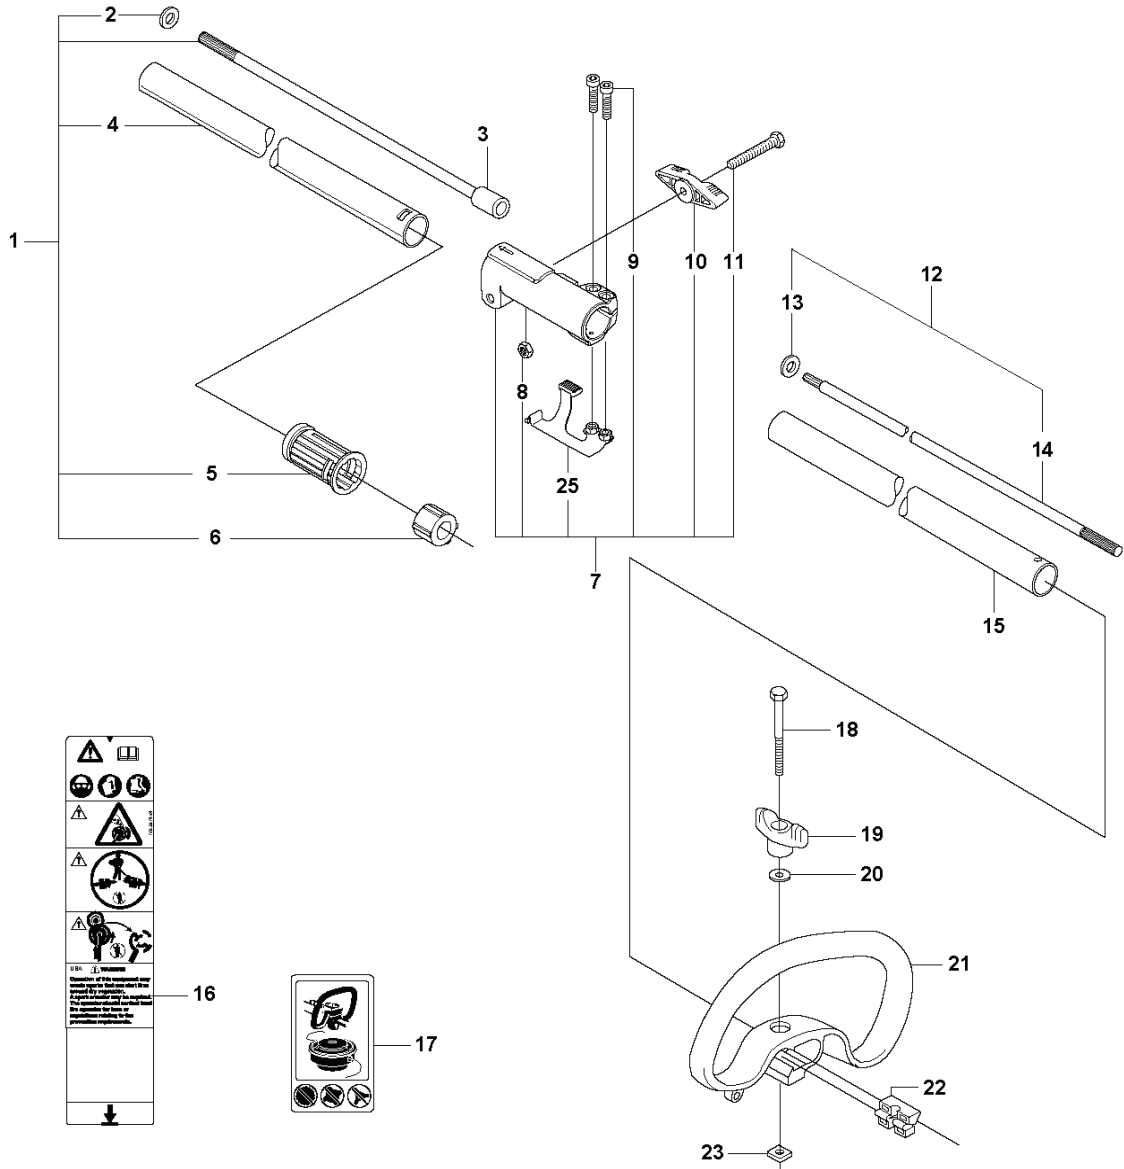

C4 525RJD SHAFT

16

17

WARNING!
Operation of this equipment may create sparks that can start fires around dry vegetation.
A spark arrester may be required.
The operator should contact local fire agencies for laws or regulations relating to fire prevention requirements.

24

PXM_REF	PXM_PARTNO	DESCRIPTION	PXM_REMARK	QTY.
1	584249301	TUBE		1
2	735580810	LOCKWASHER		1
3	537011901	DRIVE SHAFT	L=843 Ø7mm	1
4	584249401	TUBE	L=829 Ø24mm	1
5	544378701	PLUG		1
6	503785202	SUPPORTING BEARING		1
7	576282601	CLAMPING SLEEVE ASSY		1
8	731231601	HEXAGON NUT		1
9	525755104	SCREW ITXSCFM		2
10	576282401	KNOB		1
11	725237601	SCREW		1
12	581500401	DRIVE SHAFT		1
13	735580810	LOCKWASHER		1
14	581815102	DRIVE SHAFT	L=696 Ø7mm	1
15	584249001	TUBE	L=650 Ø24mm	1
16	589295101	LABEL		1
17	503795601	LABEL		1
18	725238051	SCREW EHHM	LK M6x50	1
18	510906101	BOLT	RJD, (LK USA) M6x35	1
19	503879001	KNOB	LK	1
20	503230061	WASHER	LK	1
21	503871908	HANDLE		1
22	503940301	DISTANCE		1
23	502197101	SQUARE NUT		1
24	522928602	LABEL		1
25	576282301	LOCKING PLATE		1