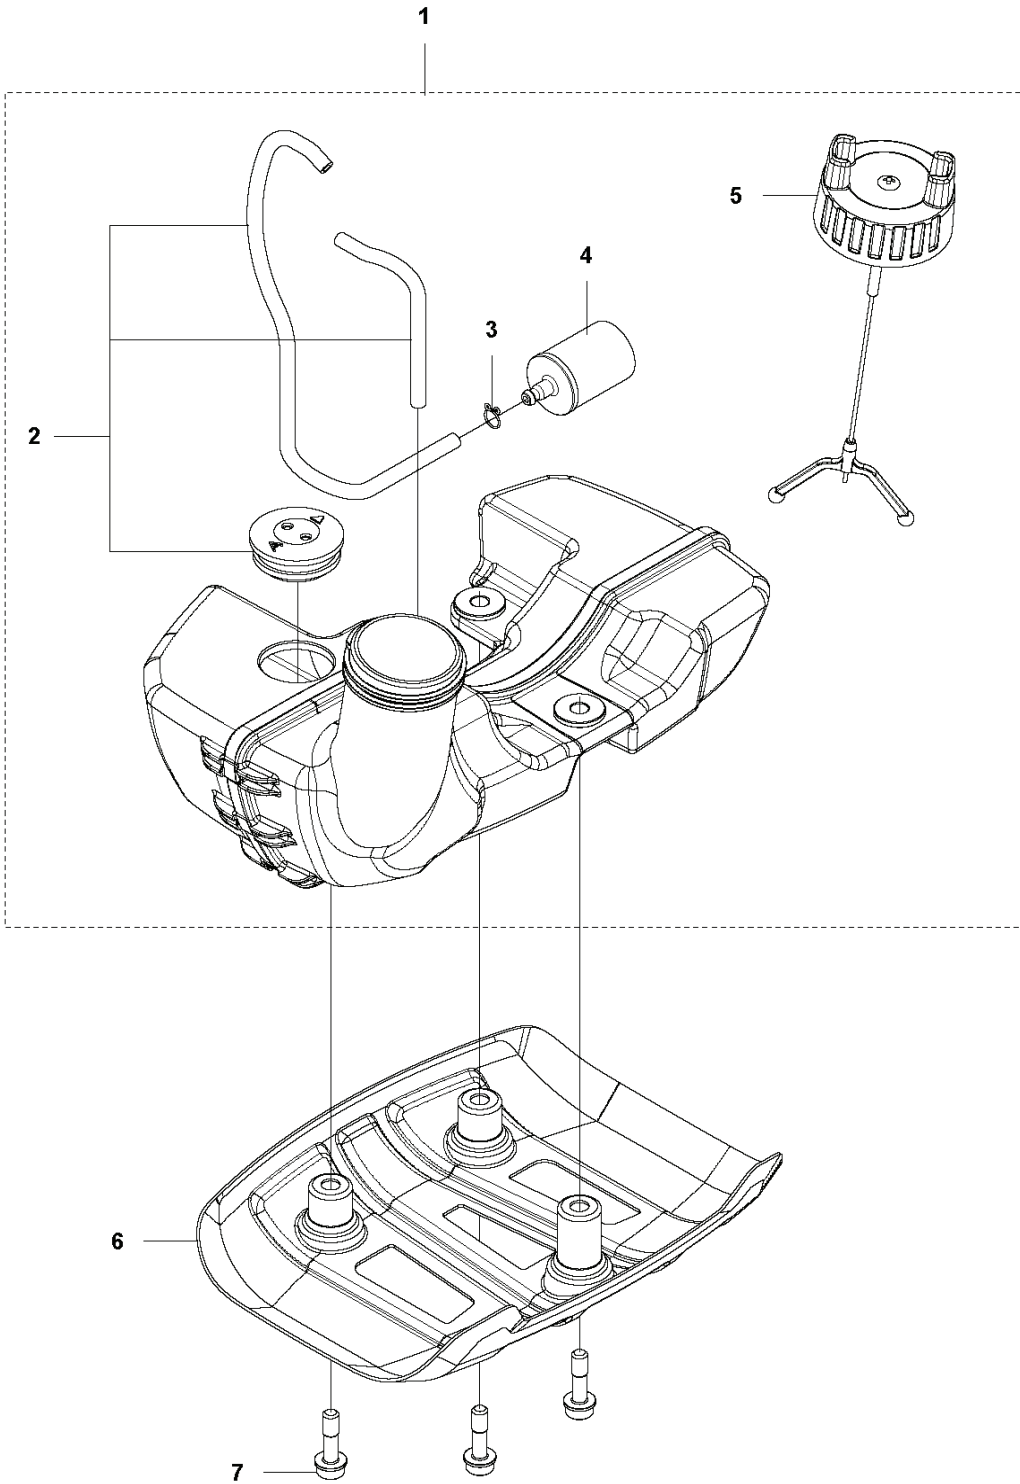

SPARE PARTS CATALOGUE

: HUSQVARNA 525RJD

Spare Parts List

SPARE PARTS LIST

K1 525L, LS, LST, RJD, RS
FUEL TANK

PXM_REF	PXM_PARTNO	DESCRIPTION	PXM_REMARK	QTY.
1	576405101	FUEL TANK	USA, Australia/New Zealand	1
2	597967305	FUEL HOSE ASSY		1
3	506707001	CLIP		1
4	503443201	FUEL FILTER		1
5	579645713	TANK CAP		1
6	576405501	SKID PLATE		1
7	577815401	BOLT		3

PXM_REF	PXM_PARTNO	DESCRIPTION	PXM_REMARK	QTY.
1	588141501	IGNITION COIL		1
2	584826601	IGNITION CABLE		1
3	579590701	TUBE		1
4	586107201	SPARK PLUG CAP		1
5	580634801	SPRING		1
6	590710101	SPARK PLUG	Husqvarna HQT-2	1
7	521515801	BOLT		2
8	588171401	SPACER		2
9	577851701	SHORT CIRCUIT CABLE		1
10	516124101	SNAP RING		1
11	581142001	CLUTCH DRUM		1
12	513189601	SCREW		2
13	521758201	WASHER		2
14	577052801	CLUTCH ASSY		1
15	576400701	CLUTCH SPRING		1
16	504118001	NUT		1
17	578967801	FLYWHEEL		1
18	505054401	WASHER		2

Q 524, 525
CARBURETOR

PXM_REF	PXM_PARTNO	DESCRIPTION	PXM_REMARK	QTY.
1	520976301	SCREW		1
2	577815701	SCREW		1
3	513593201	SPRING		1
4	579190601	COVER		1
5	520954801	GASKET		1
6	596968101	DIAPHRAGM PUMP		1
7	513400801	SWIVEL		1
8	516524201	WASHER		1
9	506738601	RETAINER RING		1
10	579190701	SHAFT		1
11	577815501	SPRING		1
12	520759801	SCREW		1
13	520978601	VALVE		1
14	520957001	SCREEN		1
15	505057901	SPRING		1
16	521578301	PISTON		1
17	520759801	SCREW		1
18	579190801	LEVER		1
19	505056501	RING		1
20	579191001	SHAFT		1
21	516524201	WASHER		1
22	584901301	LEVER		1
23	579191101	SPRING		1
24	520759801	SCREW		1
25	581154901	VALVE		1
26	578895401	SPRING		1
27	520977401	PIN		1
28	577807201	LEVER		1
29	521085401	VALVE INLET		1
30	577807101	SCREW		1
31	516972101	GASKET		1
32	577807001	DIAPHRAGM		1
33	514189201	COVER		1
34	520978801	SCREW ASSY		4
35	514242601	BALL		1
36	514243301	SPRING.CHOKE		1
37	580684801	GASKET KIT	Coomopes by item 5, 6, 31 and 32	1