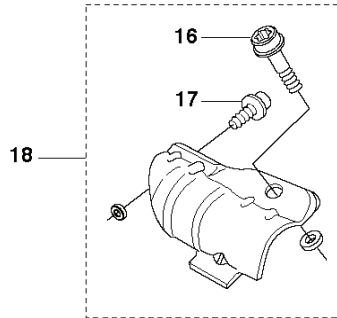

A1 524L, 525L, LS, LK, RJX, RJD, RS, RX, RXT, RK
BEVEL GEAR

PXM_REF	PXM_PARTNO	DESCRIPTION	PXM_REMARK	QTY.
1	537199202	BEVEL GEAR ASSY		1
2	503856301	NUT		1
3	537285601	SUPPORT FLANGE		1
4	537292601	CUP		1
5	537234901	DRIVER ASSY		1
6	735312810	CIRCLIP		1
7	503252401	BALL BEARING		1
8	738219800	BALL BEARING		1
9	503201501	SCREW		1
10	503201412	SCREW IHSCFMO		1
11	503200725	SCREW IHSCFM		1
12	738219900	BALL BEARING		1
13	738219902	BALL BEARING		1
14	735311100	CIRCLIP		1
15	735312510	CIRCLIP		1
16	544218420	SCREW ITXSCM		1
17	501981001	SCREW ITXSCM		1
18	574306903	CLAMP		1
20	503890101	SUPPORT CUP		1