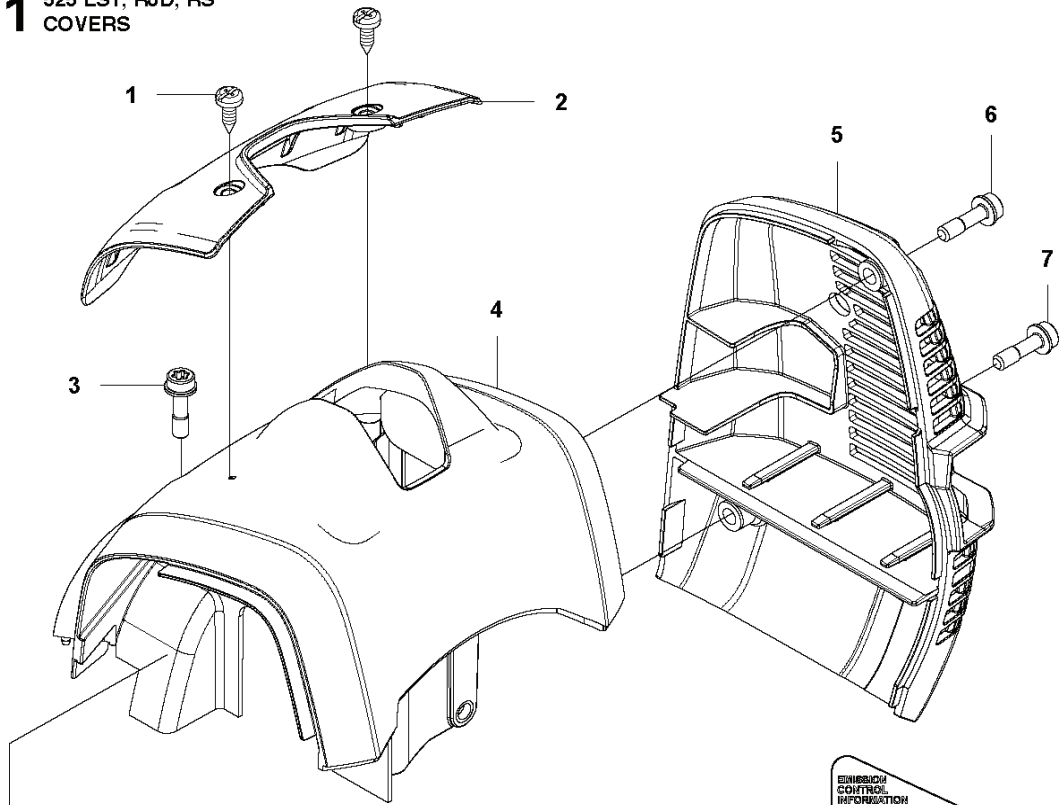

G1 525 LST, RJD, RS
COVERS

EMMISSIONS
CONTROL
INFORMATION
This engine meets
U.S. EPA and California
ENGINEVP regs for _____ Rotor
to operator's manual for maintenance
specifications and adjustments.
Emissions compliance
Period: ☐ hrs. 049221101
HUSQVARNAN 525 (3)24.025/228 25cm³
HUSQVARNAN 110001
HUSQVARNAN 67640E1
BYERKEN

14