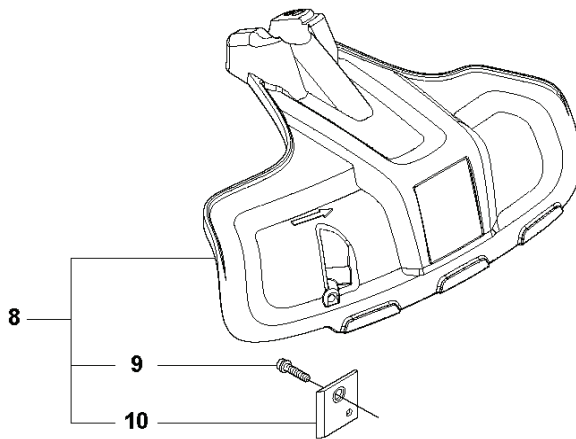

524L, 525L, LS, LST, LK, RJX, RJD, RS, RX, RXT, RK