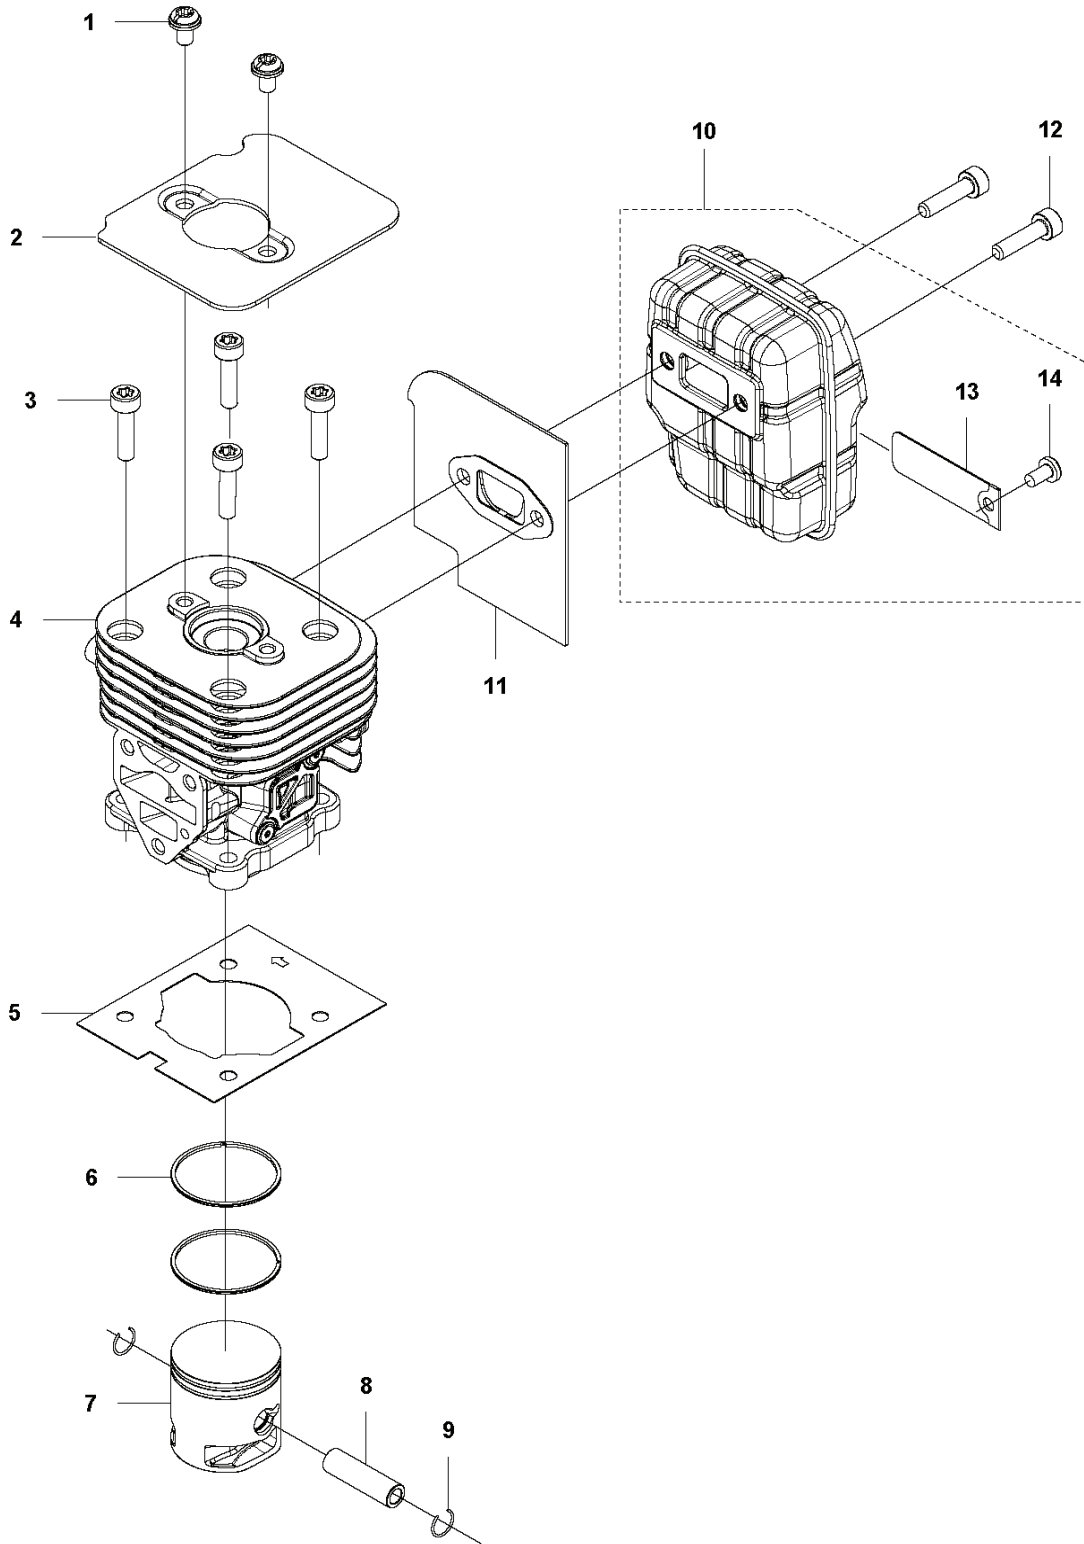

M 524, 525
CYLINDER PISTON & MUFFLER

PXM_REF	PXM_PARTNO	DESCRIPTION	PXM_REMARK	QTY.
1	544256801	SCREW		2
2	578785301	PLATE		1
3	504114301	SCREW		4
4	577979001	CYLINDER		1
5	576398702	GASKET		1
6	506618101	RING		2
7	577917401	PISTON		1
8	505040701	PIN		1
9	505045201	RING		2
10	580523602	MUFFLER ASSY	USA, Australia/New Zealand	1
10	585248601	MUFFLER	All except USA, Australia/ New Zealand	1
11	578408101	GASKET		1
12	504114301	SCREW		2
13	580514401	SPARK ARRESTER		1
14	729577405	SCREW CRPANT		1