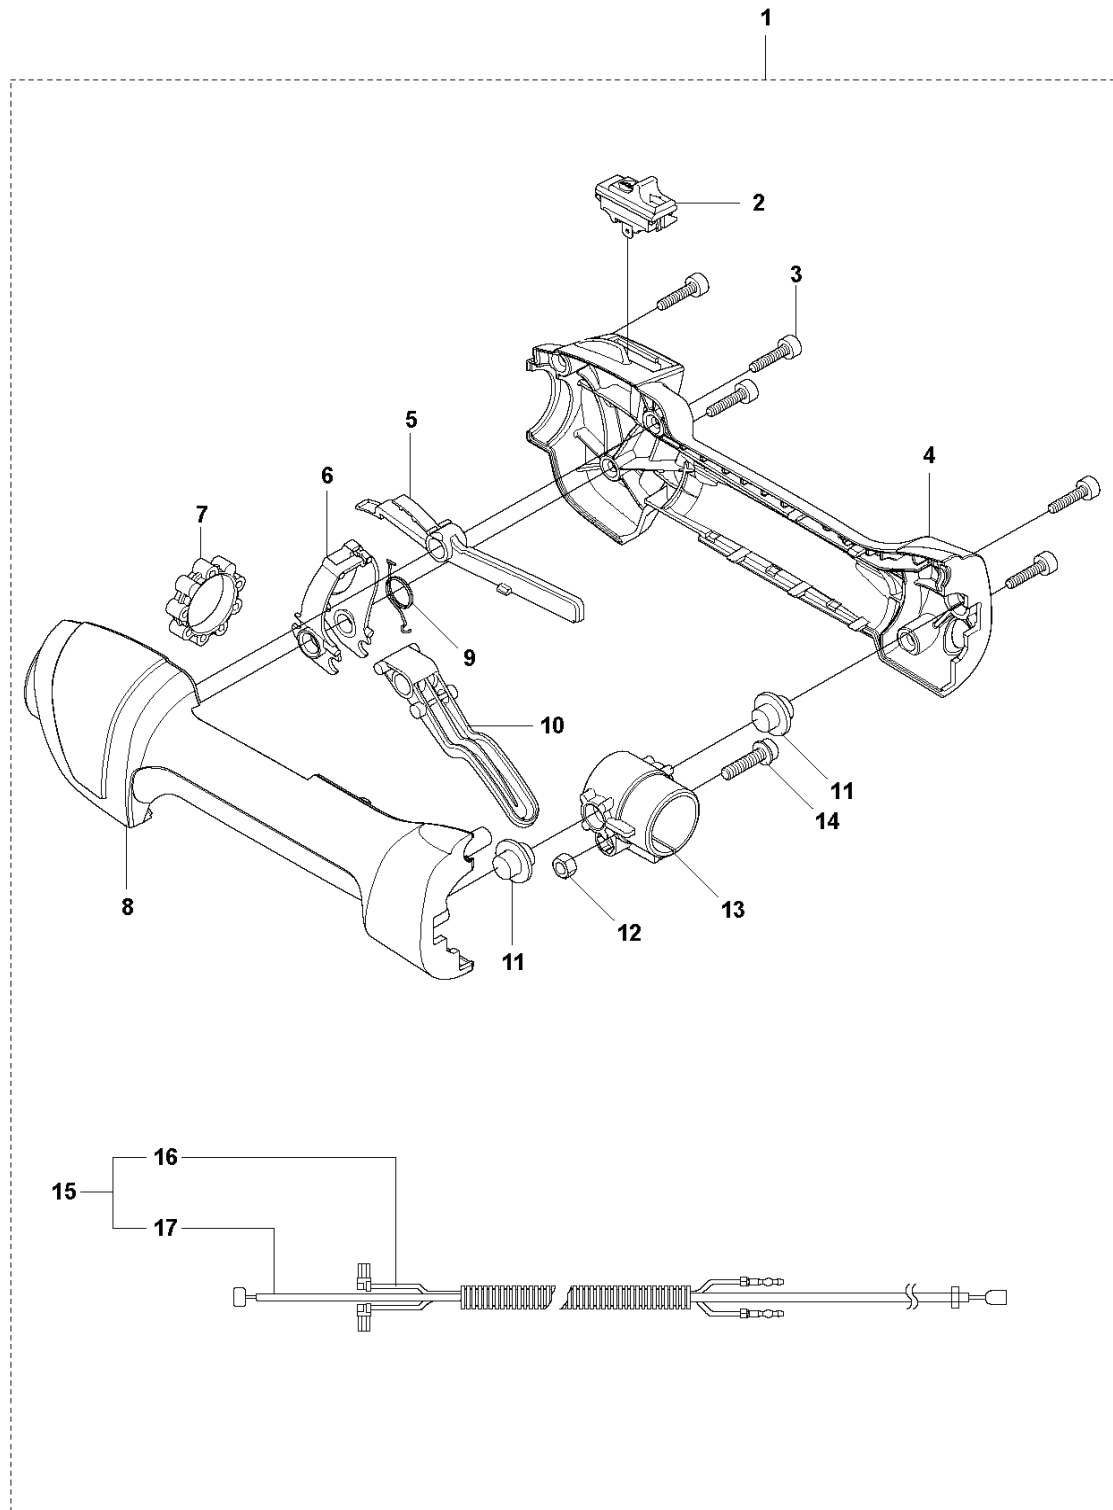

F 524L, 525L, LS, LST, LK, LX, RJX, RJD
THROTTLE CONTROLS

PXM_REF	PXM_PARTNO	DESCRIPTION	PXM_REMARK	QTY.
1	578279502	THROTTLE CONTROL	LK, RJD, (LST Australia)	1
2	537419001	SWITCH		1
3	575960501	SCREW IHSCT		5
4	544100202	HANDLE HALF	LK, RJD, (LST Australia)	1
5	503878001	THROTTLE LOCKOUT		1
6	503918101	THROTTLE LEVER		1
7	503961401	ABSORBER		1
8	544100302	HANDLE HALF	LK, RJD, (LST Australia)	1
9	544100801	RECOIL SPRING		1
10	503877903	THROTTLE TRIGGER		1
11	544101702	DAMPER	LK, RJD, (LST Australia)	2
12	731231401	HEXAGON NUT		1
13	544112101	RETAINER		1
14	506689001	BOLT		1
15	578279601	WIRING		1
16	502531601	SHORT CIRCUIT CABLE		1
17	578867801	THROTTLE CABLE		1