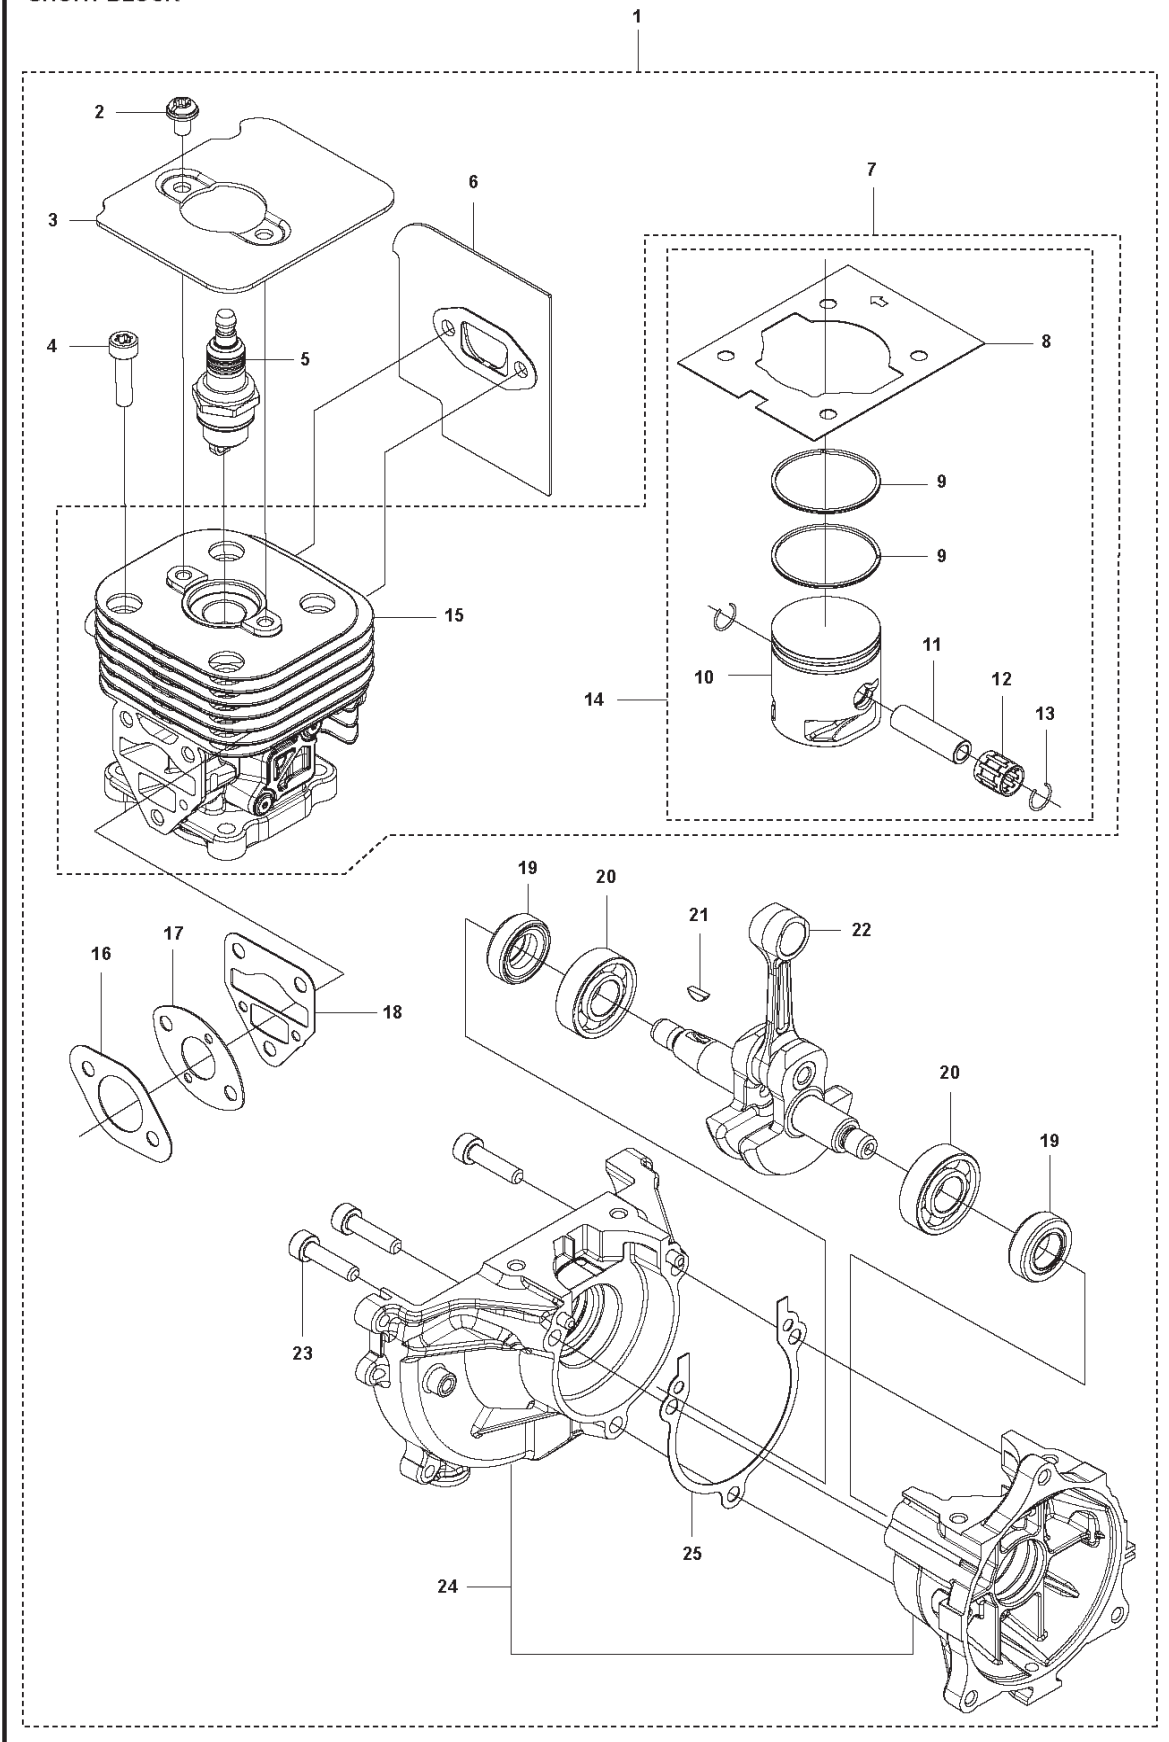

Q 524, 525
CARBURETOR

PXM_REF	PXM_PARTNO	DESCRIPTION	PXM_REMARK	QTY.
1	520976301	SCREW		1
2	577815701	SCREW		1
3	513593201	SPRING		1
4	579190601	COVER		1
5	520954801	GASKET		1
6	596968101	DIAPHRAGM PUMP		1
7	513400801	SWIVEL		1
8	516524201	WASHER		1
9	506738601	RETAINER RING		1
10	579190701	SHAFT		1
11	577815501	SPRING		1
12	520759801	SCREW		1
13	520978601	VALVE		1
14	520957001	SCREEN		1
15	505057901	SPRING		1
16	521578301	PISTON		1
17	520759801	SCREW		1
18	579190801	LEVER		1
19	505056501	RING		1
20	579191001	SHAFT		1
21	516524201	WASHER		1
22	584901301	LEVER		1
23	579191101	SPRING		1
24	520759801	SCREW		1
25	581154901	VALVE		1
26	578895401	SPRING		1
27	520977401	PIN		1
28	577807201	LEVER		1
29	521085401	VALVE INLET		1
30	577807101	SCREW		1
31	516972101	GASKET		1
32	577807001	DIAPHRAGM		1
33	514189201	COVER		1
34	520978801	SCREW ASSY		4
35	514242601	BALL		1
36	514243301	SPRING.CHOKE		1
37	580684801	GASKET KIT	Coomopes by item 5, 6, 31 and 32	1

SHORT BLOCK

PXM_REF	PXM_PARTNO	DESCRIPTION	PXM_REMARK	QTY.
1	592776401	SHORT BLOCK		1
2	544256801	SCREW		2
3	578785301	PLATE		1
4	504114301	SCREW		4
5	590710101	SPARK PLUG		1
6	578408101	GASKET		1
7	588098202	SERVICE KIT		1
8	576398702	GASKET		1
9	506618101	RING		2
10	577917401	PISTON		1
11	505040701	PIN		1
12	576402701	BEARING		1
13	505045201	RING		2
14	588098102	SERVICE KIT		1
15	577979001	CYLINDER		1
16	577882402	GASKET		1
17	576399102	GASKET		1
18	576398901	GASKET		1
19	504121501	SEALING		2
20	597648101	BEARING		2
21	506689401	KEY		1
22	586656602	CRANKSHAFT		1
23	504114301	SCREW		3
24	581308602	CRANKCASE		1
25	576399502	GASKET		1