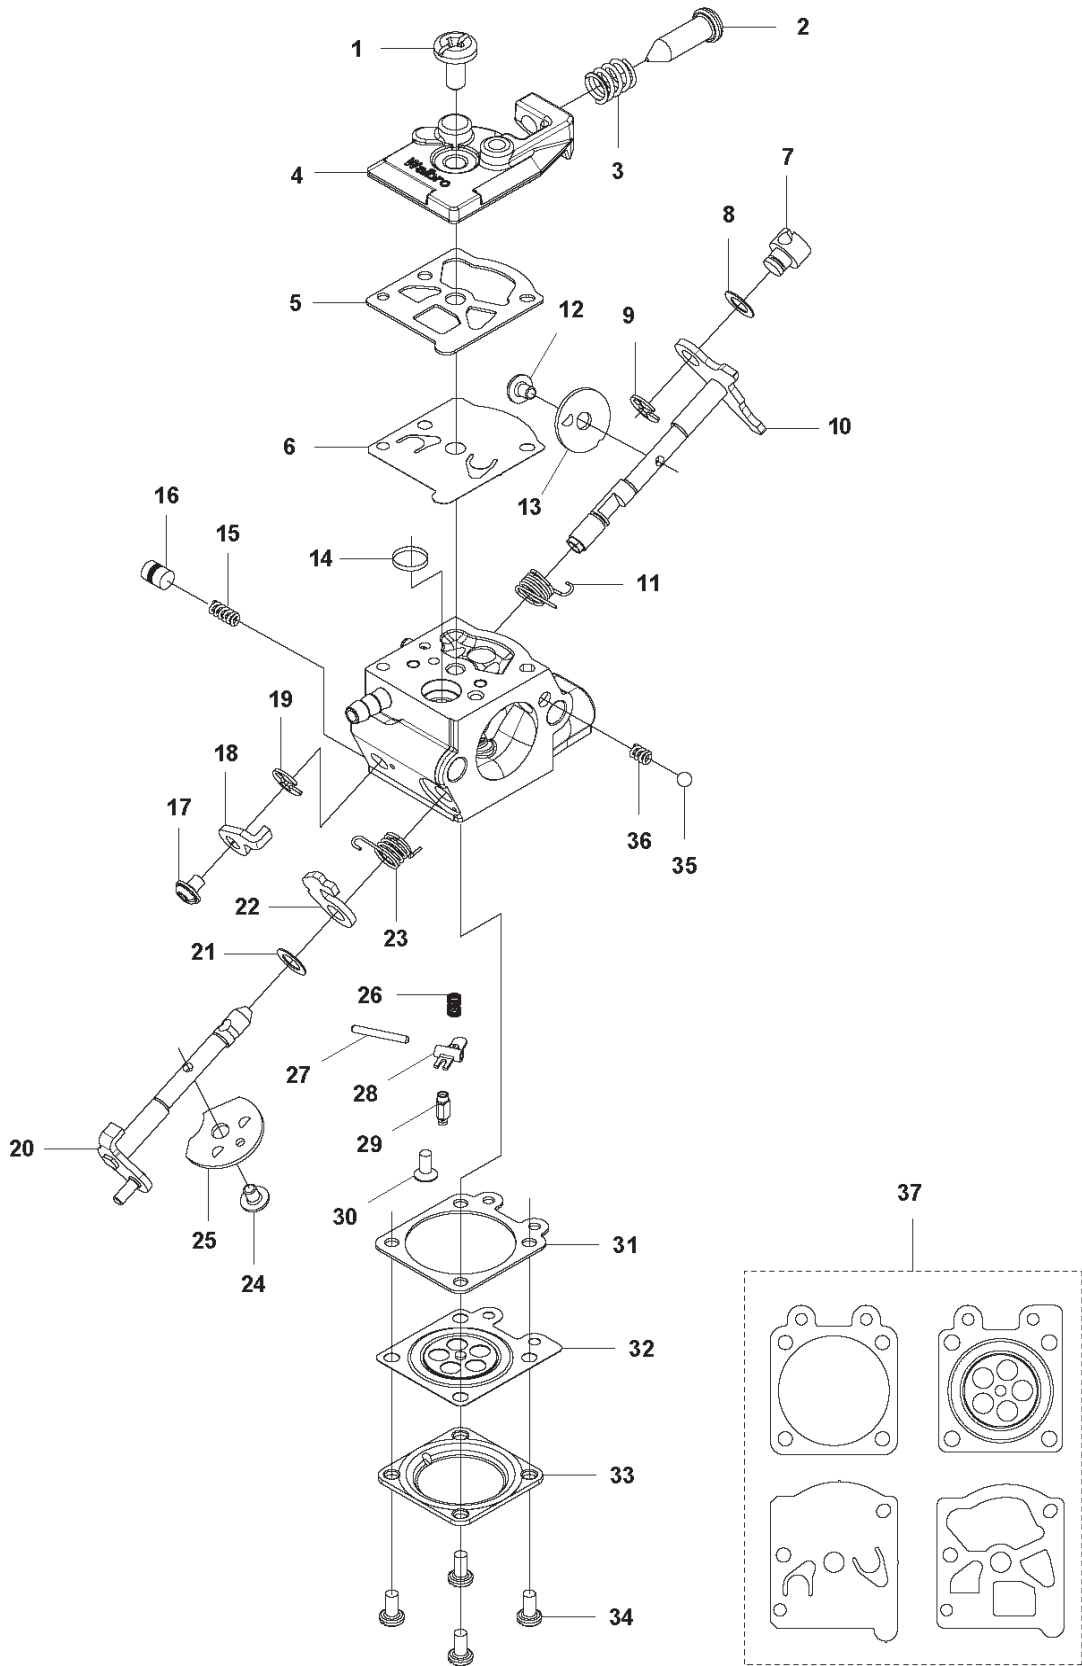

PXM_REF	PXM_PARTNO	DESCRIPTION	PXM_REMARK	QTY.
1	588141501	IGNITION COIL		1
2	584826601	IGNITION CABLE		1
3	579590701	TUBE		1
4	586107201	SPARK PLUG CAP		1
5	580634801	SPRING		1
6	590710101	SPARK PLUG	Husqvarna HQT-2	1
7	521515801	BOLT		2
8	588171401	SPACER		2
9	577851701	SHORT CIRCUIT CABLE		1
10	516124101	SNAP RING		1
11	581142001	CLUTCH DRUM		1
12	513189601	SCREW		2
13	521758201	WASHER		2
14	577052801	CLUTCH ASSY		1
15	576400701	CLUTCH SPRING		1
16	504118001	NUT		1
17	578967801	FLYWHEEL		1
18	505054401	WASHER		2

N 524, 525
CRANK CASE

PXM_REF	PXM_PARTNO	DESCRIPTION	PXM_REMARK	QTY.
1	529268101	BOLT		1
2	577942001	BOLT		2
3	576420702	BRACKET		1
4	576420802	BRACKET		1
5	576420501	CUSHION		1
6	577815401	BOLT		4
7	588567701	HOUSING		1
8	525953201	BEARING		1
9	506609901	SNAP RING		1
10	504114301	SCREW		3
11	581308602	CRANKCASE		1
12	576399502	GASKET		1

Q 524, 525
CARBURETOR

PXM_REF	PXM_PARTNO	DESCRIPTION	PXM_REMARK	QTY.
1	520976301	SCREW		1
2	577815701	SCREW		1
3	513593201	SPRING		1
4	579190601	COVER		1
5	520954801	GASKET		1
6	596968101	DIAPHRAGM PUMP		1
7	513400801	SWIVEL		1
8	516524201	WASHER		1
9	506738601	RETAINER RING		1
10	579190701	SHAFT		1
11	577815501	SPRING		1
12	520759801	SCREW		1
13	520978601	VALVE		1
14	520957001	SCREEN		1
15	505057901	SPRING		1
16	521578301	PISTON		1
17	520759801	SCREW		1
18	579190801	LEVER		1
19	505056501	RING		1
20	579191001	SHAFT		1
21	516524201	WASHER		1
22	584901301	LEVER		1
23	579191101	SPRING		1
24	520759801	SCREW		1
25	581154901	VALVE		1
26	578895401	SPRING		1
27	520977401	PIN		1
28	577807201	LEVER		1
29	521085401	VALVE INLET		1
30	577807101	SCREW		1
31	516972101	GASKET		1
32	577807001	DIAPHRAGM		1
33	514189201	COVER		1
34	520978801	SCREW ASSY		4
35	514242601	BALL		1
36	514243301	SPRING.CHOKE		1
37	580684801	GASKET KIT	Coomopes by item 5, 6, 31 and 32	1