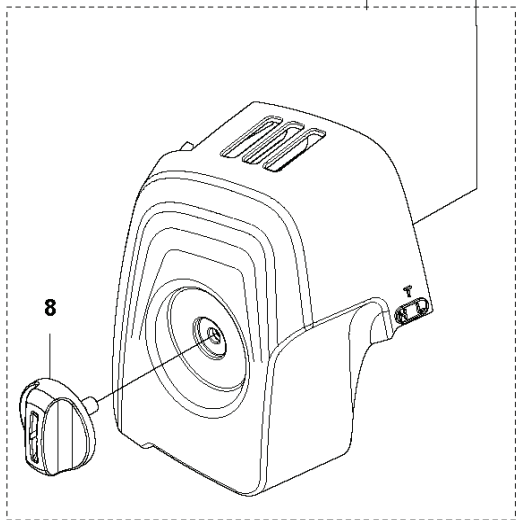

G1 525 LST, RJD, RS
COVERS

EMMISSIONS
CONTROL
INFORMATION
This engine meets
U.S. EPA and California
ENGINEVP regs for _____ Rotor
to operator's manual for maintenance
specifications and adjustments.
Emissions compliance
Period: ☐ hrs. 049221101
HUSQVARNAN 525 (3)24.025/228 25cm³
HUSQVARNAN 110001
HUSQVARNAN 67640E1
BYERKEN

14

9

8

10

11

12

525 xx

13