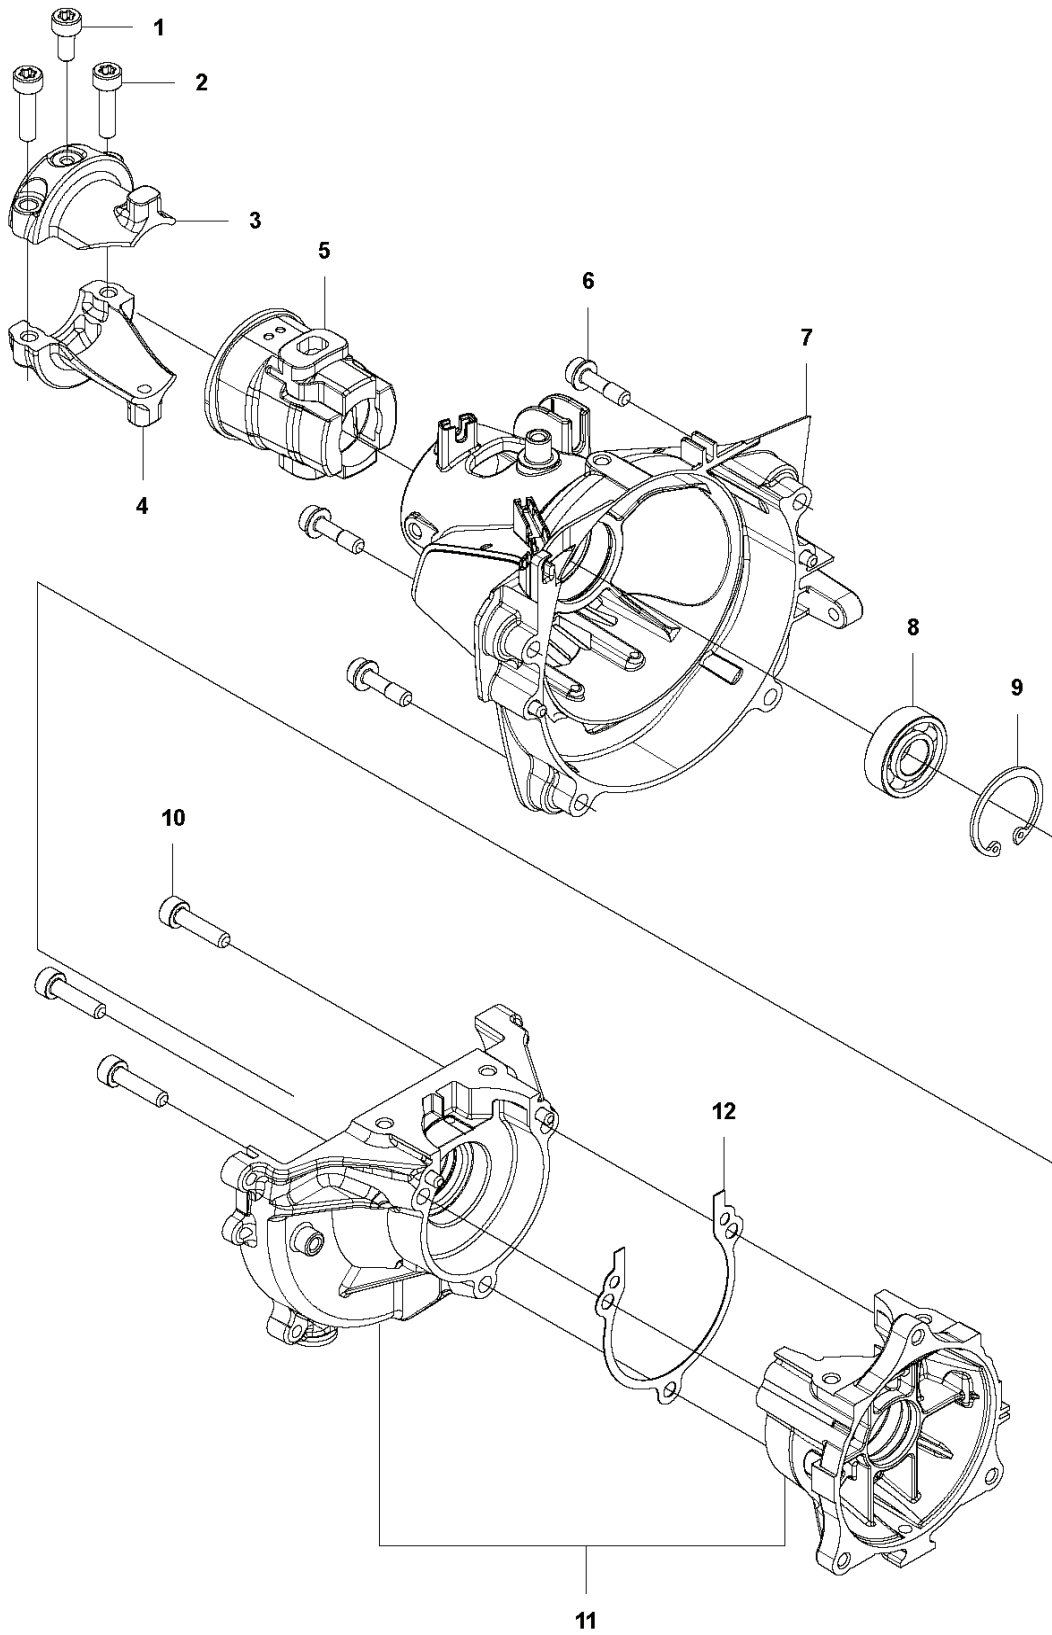

N 524, 525
CRANK CASE

PXM_REF	PXM_PARTNO	DESCRIPTION	PXM_REMARK	QTY.
1	529268101	BOLT		1
2	577942001	BOLT		2
3	576420702	BRACKET		1
4	576420802	BRACKET		1
5	576420501	CUSHION		1
6	577815401	BOLT		4
7	588567701	HOUSING		1
8	525953201	BEARING		1
9	506609901	SNAP RING		1
10	504114301	SCREW		3
11	581308602	CRANKCASE		1
12	576399502	GASKET		1