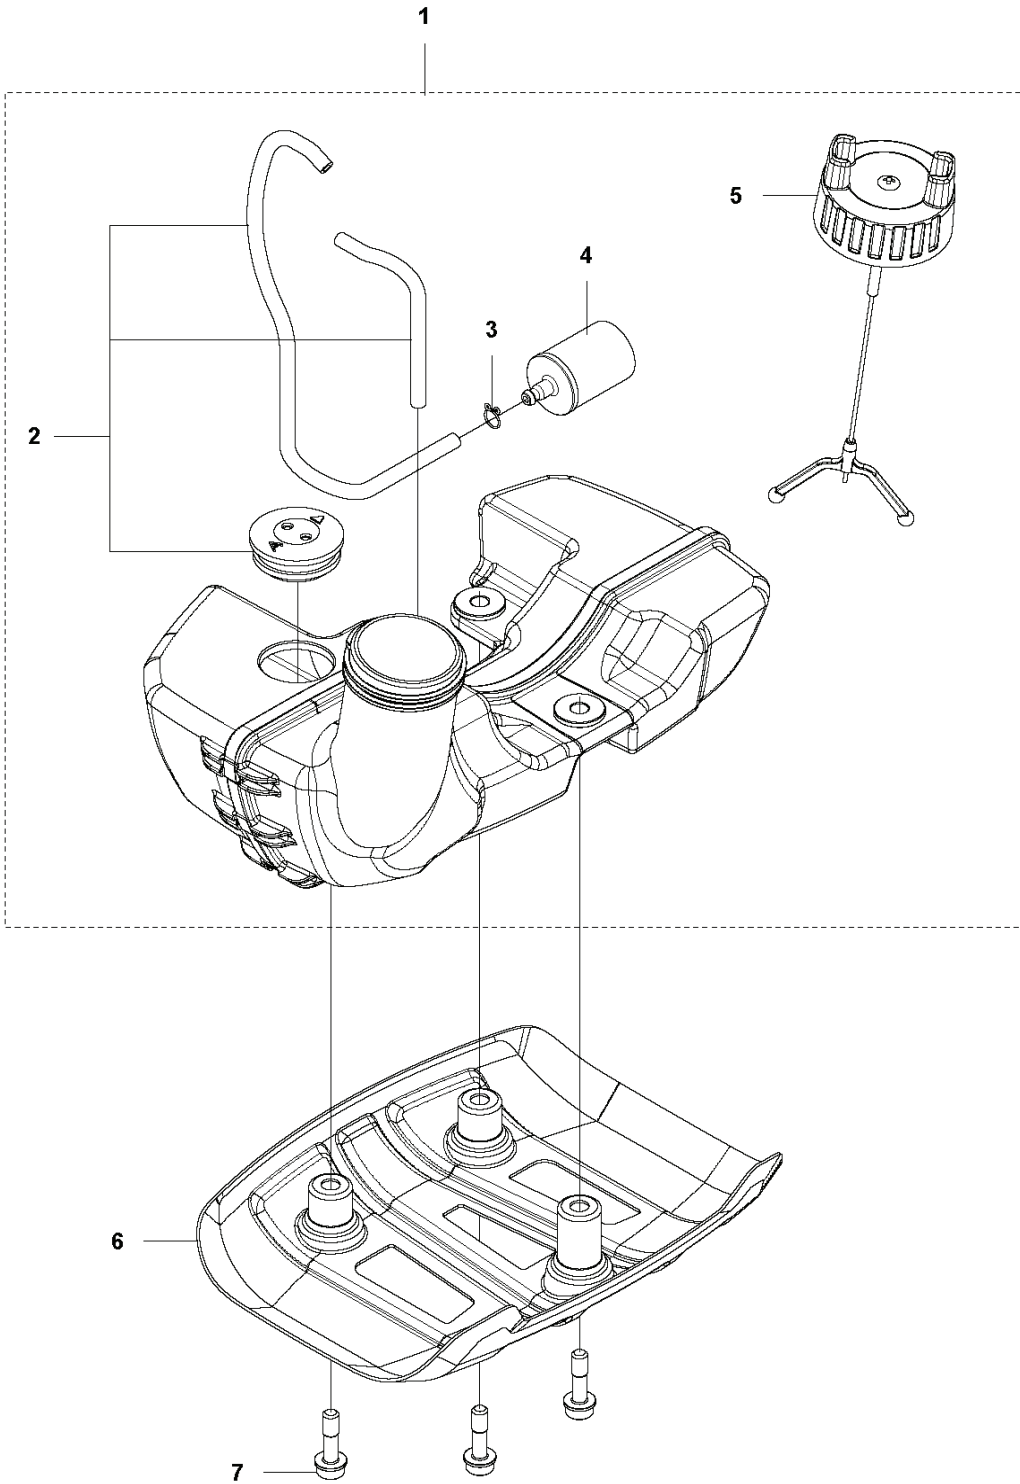

K1 525L, LS, LST, RJD, RS
FUEL TANK

PXM_REF	PXM_PARTNO	DESCRIPTION	PXM_REMARK	QTY.
1	576405101	FUEL TANK	USA, Australia/New Zealand	1
2	597967305	FUEL HOSE ASSY		1
3	506707001	CLIP		1
4	503443201	FUEL FILTER		1
5	579645713	TANK CAP		1
6	576405501	SKID PLATE		1
7	577815401	BOLT		3