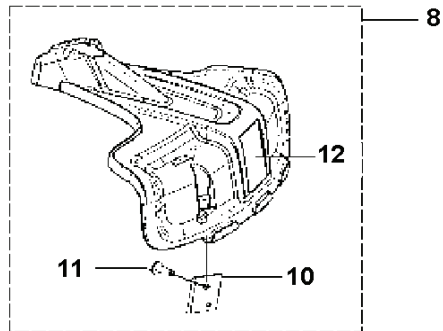

524L, 525L, LS, LST, LK, RJX, RJY, RS, RX, RXT, RK