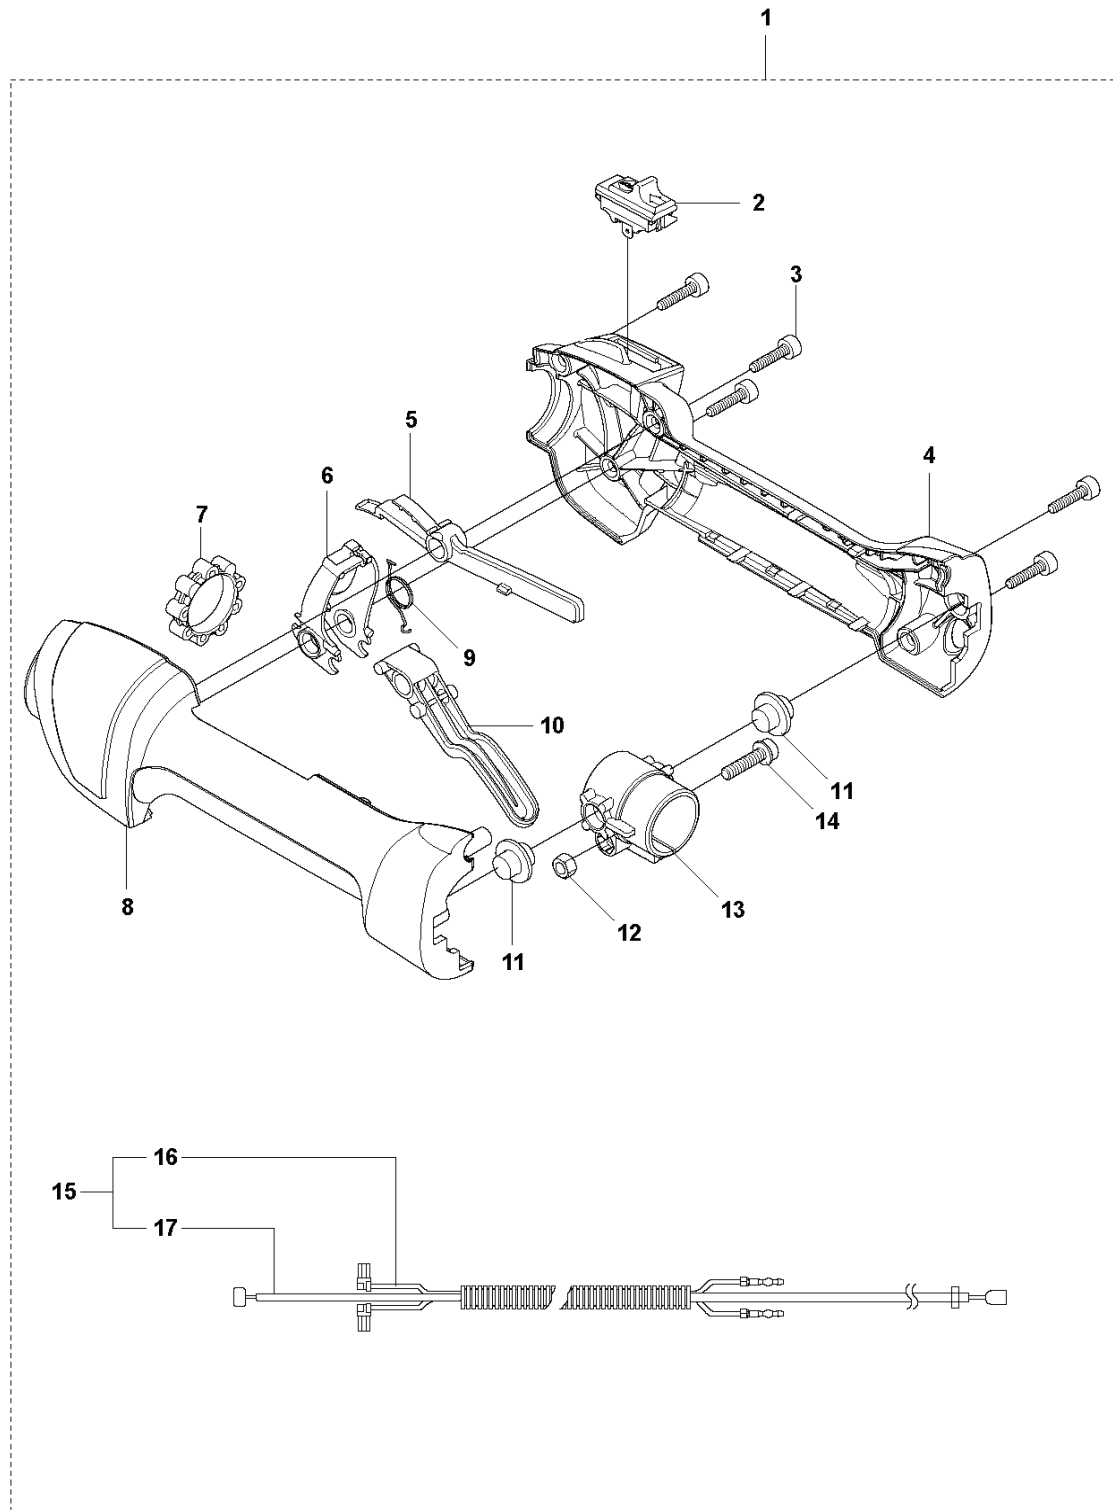

F 524L, 525L, LS, LST, LK, LX, RJX, RJD
THROTTLE CONTROLS

PXM_REF	PXM_PARTNO	DESCRIPTION	PXM_REMARK	QTY.
1	578279503	THROTTLE CONTROL	LSLST	1
2	537419001	SWITCH		1
3	575960501	SCREW IHSCT		5
4	544238401	HANDLE HALF	L, LS, LST, RJX	1
5	503878001	THROTTLE LOCKOUT		1
6	503918101	THROTTLE LEVER		1
7	503961401	ABSORBER		1
8	544238501	HANDLE HALF	L, LS, LST, RJX	1
9	544100801	RECOIL SPRING		1
10	503877903	THROTTLE TRIGGER		1
11	590042101	DAMPER	LSLST	2
12	731231401	HEXAGON NUT		1
13	589638501	RETAINER	LSLST	1
14	506689001	BOLT		1
15	578279601	WIRING		1
16	502531601	SHORT CIRCUIT CABLE		1
17	578867801	THROTTLE CABLE		1