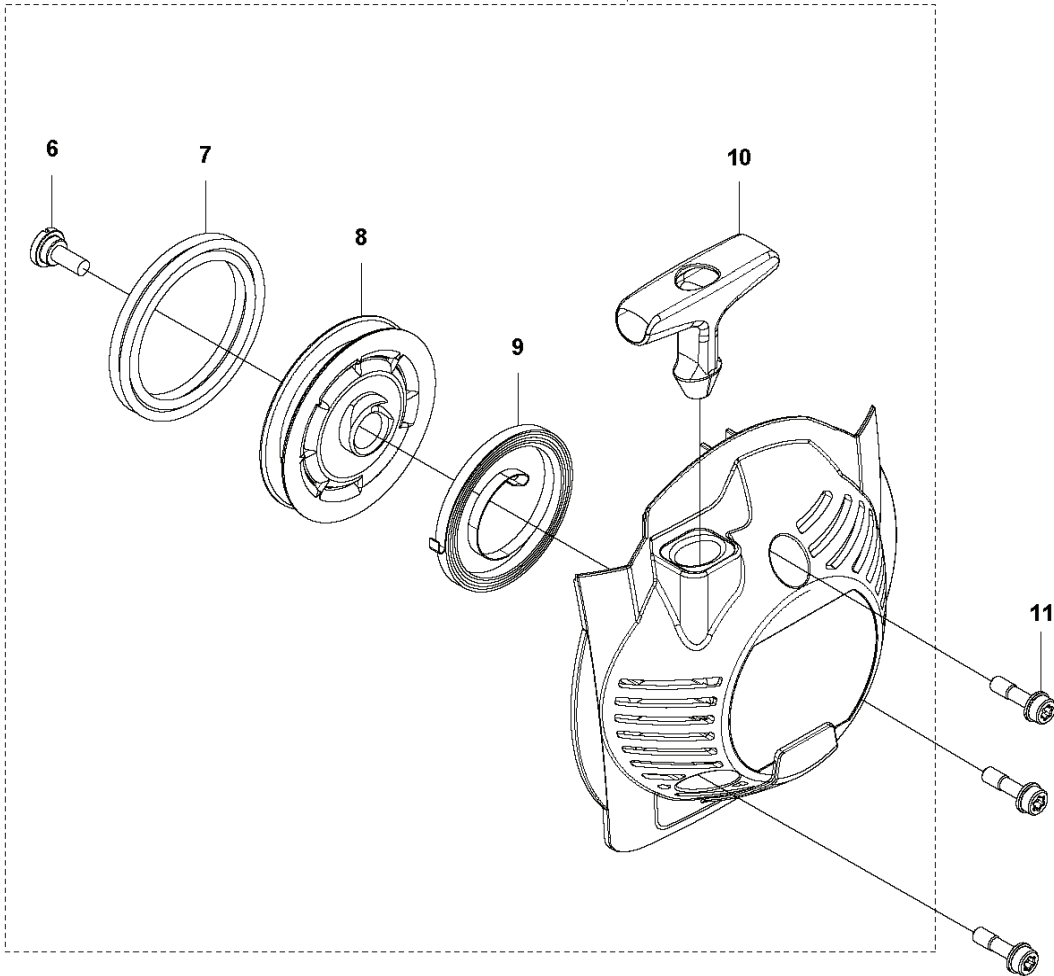

J1 524L, 525L, 525LS, LST, RJD, RS
STARTER

PXM_REF	PXM_PARTNO	DESCRIPTION	PXM_REMARK	QTY.
1	596330401	STARTER PULLEY ASSY		1
2	501939001	CLIP		2
3	596330801	SPRING		2
4	596330501	RATCHET		2
5	596249001	STARTER ASSY		1
6	506613001	SCREW		1
7	596248901	ROPE		1
8	596247701	STARTER PULLEY		1
9	596248601	SPRING		1
10	575489501	STARTER HANDLE		1
11	577815401	BOLT		3
12	579369601	DECAL		1