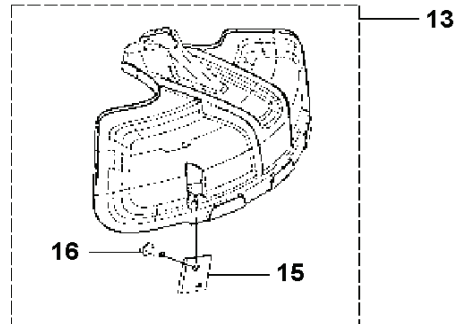

524L, 525L, LS, LST, LK, RJX, RJY, RS, RX, RXT, RK