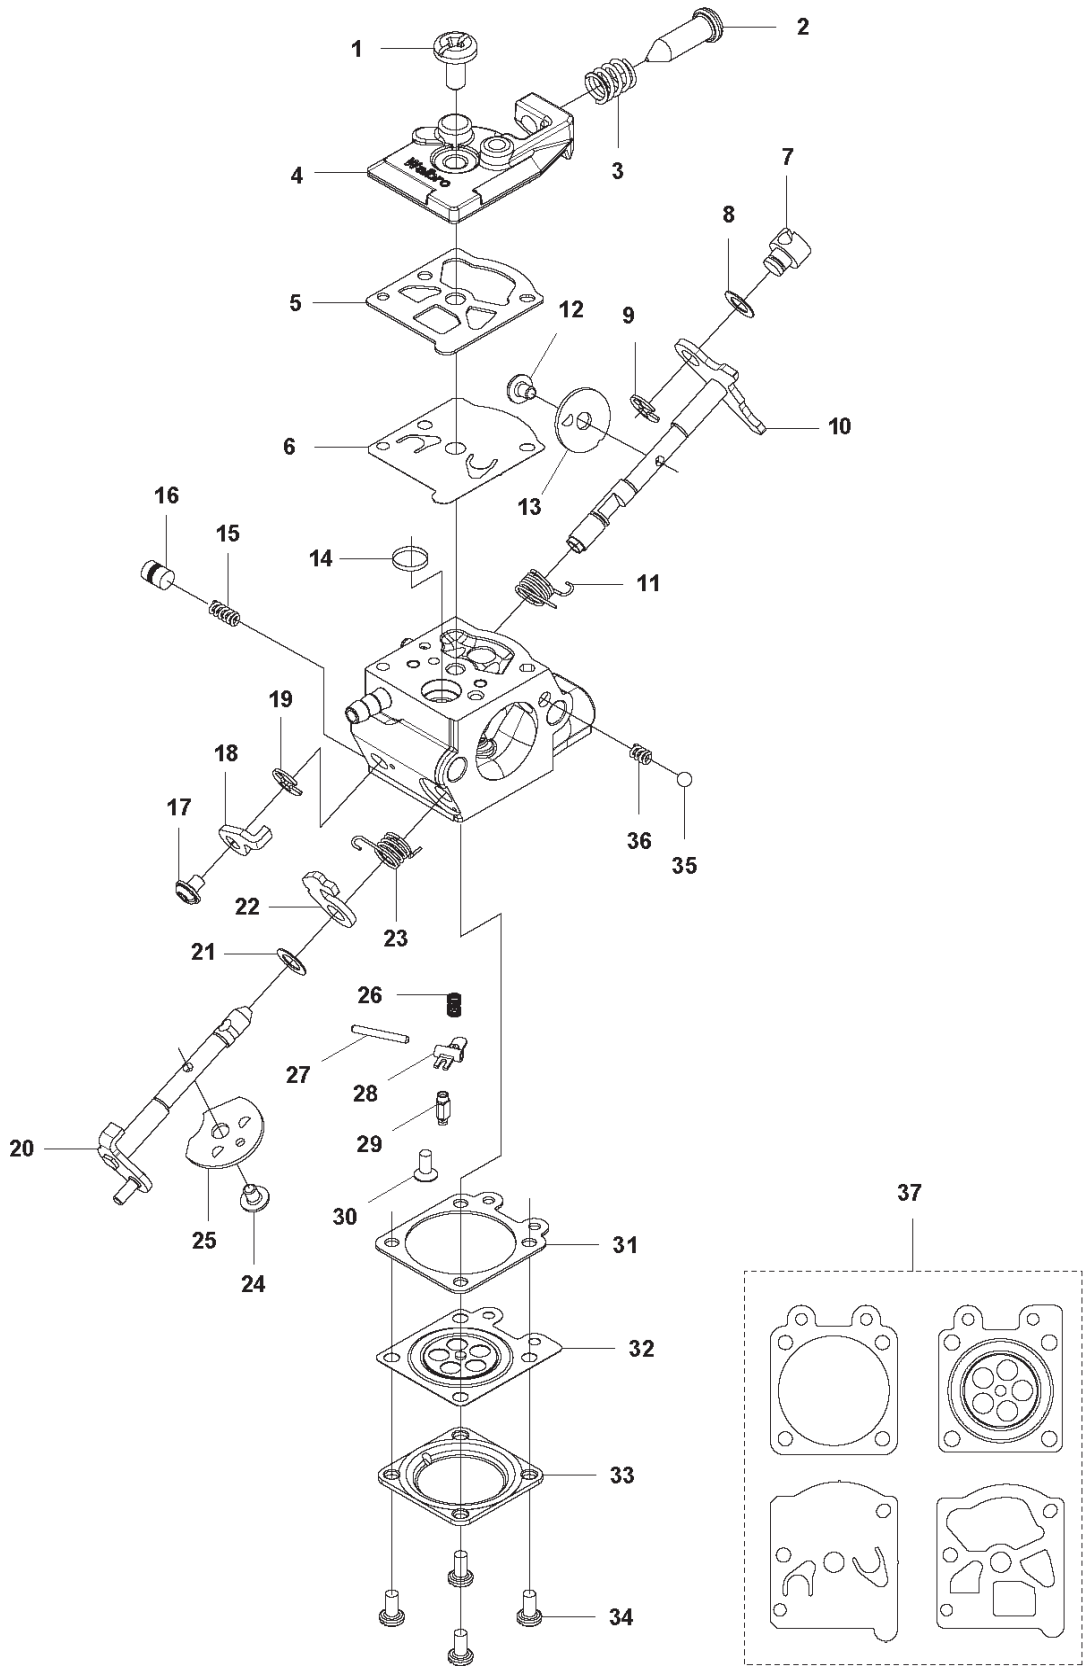

SPARE PARTS CATALOGUE
: HUSQVARNA 525LST

Spare Parts List

SPARE PARTS LIST

L 524, 525
IGNITION & CLUTCH

PXM_REF	PXM_PARTNO	DESCRIPTION	PXM_REMARK	QTY.
1	588141501	IGNITION COIL		1
2	584826601	IGNITION CABLE		1
3	579590701	TUBE		1
4	586107201	SPARK PLUG CAP		1
5	580634801	SPRING		1
6	590710101	SPARK PLUG	Husqvarna HQT-2	1
7	521515801	BOLT		2
8	588171401	SPACER		2
9	577851701	SHORT CIRCUIT CABLE		1
10	516124101	SNAP RING		1
11	581142001	CLUTCH DRUM		1
12	513189601	SCREW		2
13	521758201	WASHER		2
14	585834701	CLUTCH ASSY		1
15	576400701	CLUTCH SPRING		1
16	504118001	NUT		1
17	578967801	FLYWHEEL		1
18	505054401	WASHER		2

N 524, 525
CRANK CASE

PXM_REF	PXM_PARTNO	DESCRIPTION	PXM_REMARK	QTY.
1	529268101	BOLT		1
2	577942001	BOLT		2
3	576420702	BRACKET		1
4	576420802	BRACKET		1
5	576420501	CUSHION		1
6	577815401	BOLT		4
7	588567701	HOUSING		1
8	525953201	BEARING		1
9	506609901	SNAP RING		1
10	504114301	SCREW		3
11	581308602	CRANKCASE		1
12	576399502	GASKET		1

Q 524, 525
CARBURETOR

PXM_REF	PXM_PARTNO	DESCRIPTION	PXM_REMARK	QTY.
1	520976301	SCREW		1
2	577815701	SCREW		1
3	513593201	SPRING		1
4	579190601	COVER		1
5	520954801	GASKET		1
6	596968101	DIAPHRAGM PUMP		1
7	513400801	SWIVEL		1
8	516524201	WASHER		1
9	506738601	RETAINER RING		1
10	579190701	SHAFT		1
11	577815501	SPRING		1
12	520759801	SCREW		1
13	520978601	VALVE		1
14	520957001	SCREEN		1
15	505057901	SPRING		1
16	521578301	PISTON		1
17	520759801	SCREW		1
18	579190801	LEVER		1
19	505056501	RING		1
20	579191001	SHAFT		1
21	516524201	WASHER		1
22	584901301	LEVER		1
23	579191101	SPRING		1
24	520759801	SCREW		1
25	581154901	VALVE		1
26	578895401	SPRING		1
27	520977401	PIN		1
28	577807201	LEVER		1
29	521085401	VALVE INLET		1
30	577807101	SCREW		1
31	516972101	GASKET		1
32	577807001	DIAPHRAGM		1
33	514189201	COVER		1
34	520978801	SCREW ASSY		4
35	514242601	BALL		1
36	514243301	SPRING.CHOKE		1
37	580684801	GASKET KIT	Coomopes by item 5, 6, 31 and 32	1