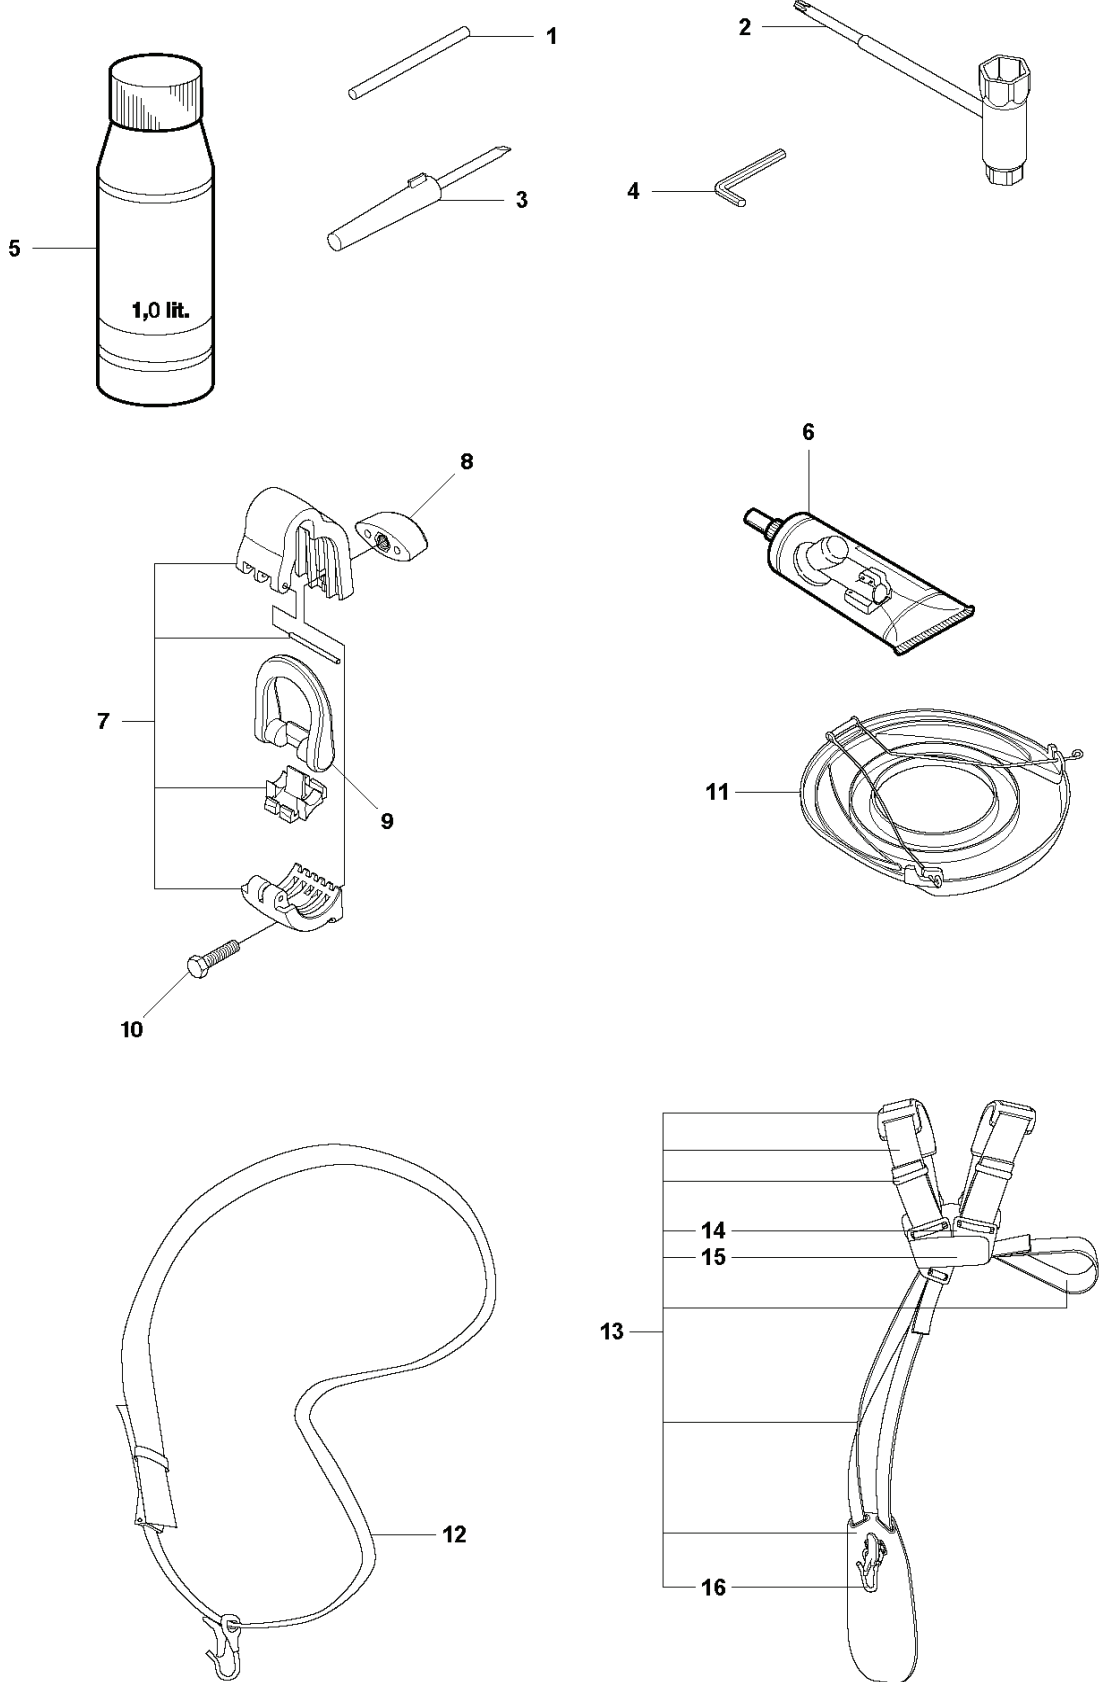

R2 524L, 525L, LS, LST, LK, RJX, RJD, RS, RX, RXT, RK
ACCESSORIES

PXM_REF	PXM_PARTNO	DESCRIPTION	PXM_REMARK	QTY.
1	502285901	STOP		1
2	575738202	COMBINATION WRENCH		1
3	501600203	SCREWDRIVER		1
4	502215801	WRENCH		1
5	531009248	FILTER OIL		1
6	503976401	GREASE		1
7	537353601	LOOP		1
8	537130402	KNOB		1
9	537350101	LOOP		1
10	725233151	SCREW		1
11	537312901	TRANSPORT GUARD	200 - 275mm	1
12	537216201	HARNESS		1
12	537216202	HARNESS	USA	1
13	537216301	HARNESS		1
13	537216302	HARNESS	USA	1
14	503734001	FRONT PIECE		1
15	503734102	BUCKLE		1
16	502022802	WELT HOOK		1