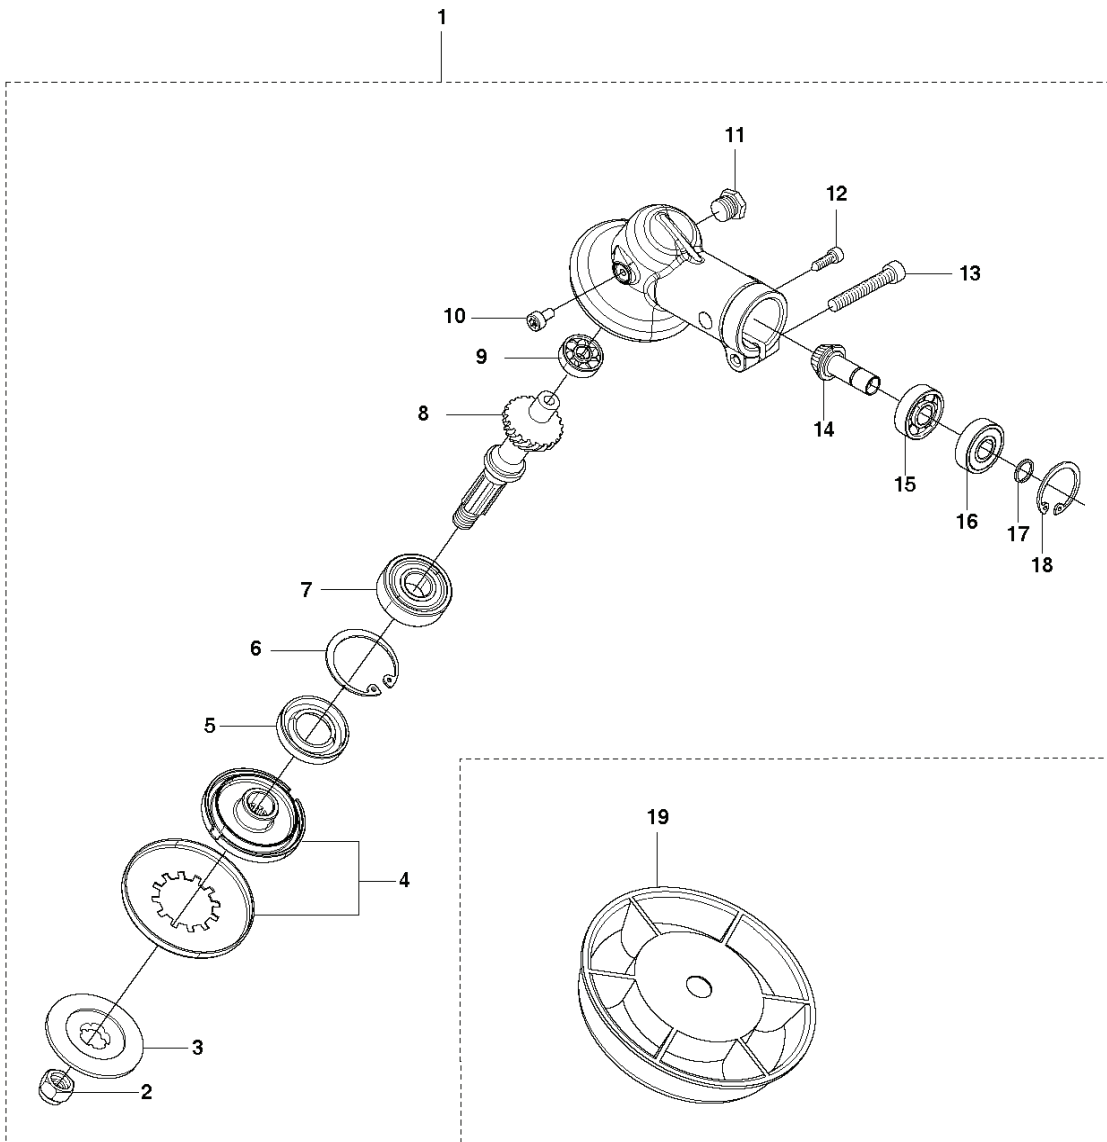

A2 525 LST
BEVEL GEAR

PXM_REF	PXM_PARTNO	DESCRIPTION	PXM_REMARK	QTY.
1	584964601	BEVEL GEAR ASSY		1
2	503856301	NUT		1
3	537285601	SUPPORT FLANGE		1
4	584442201	DRIVER		1
5	577457901	SEAL		1
6	504121001	SNAP RING		1
7	510569701	BEARING		1
8	584442001	GEAR		1
9	516127701	BEARING		1
10	578394801	BOLT		1
11	576399001	SCREW		1
12	521515901	BOLT		1
13	577942001	BOLT		1
14	577457701	PINION		1
15	505169201	BEARING		1
16	505169301	BEARING		1
17	521821801	RING		1
18	505169401	SNAP RING		1
19	503890101	SUPPORT CUP		1
20	521515901	BOLT		1
21	512846401	BOLT		1
22	581227301	BRACKET		1