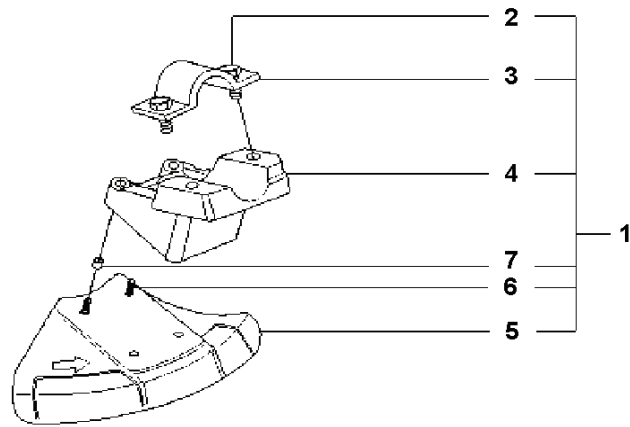

R1 525 RX, RXT, RK
ACCESSORIES