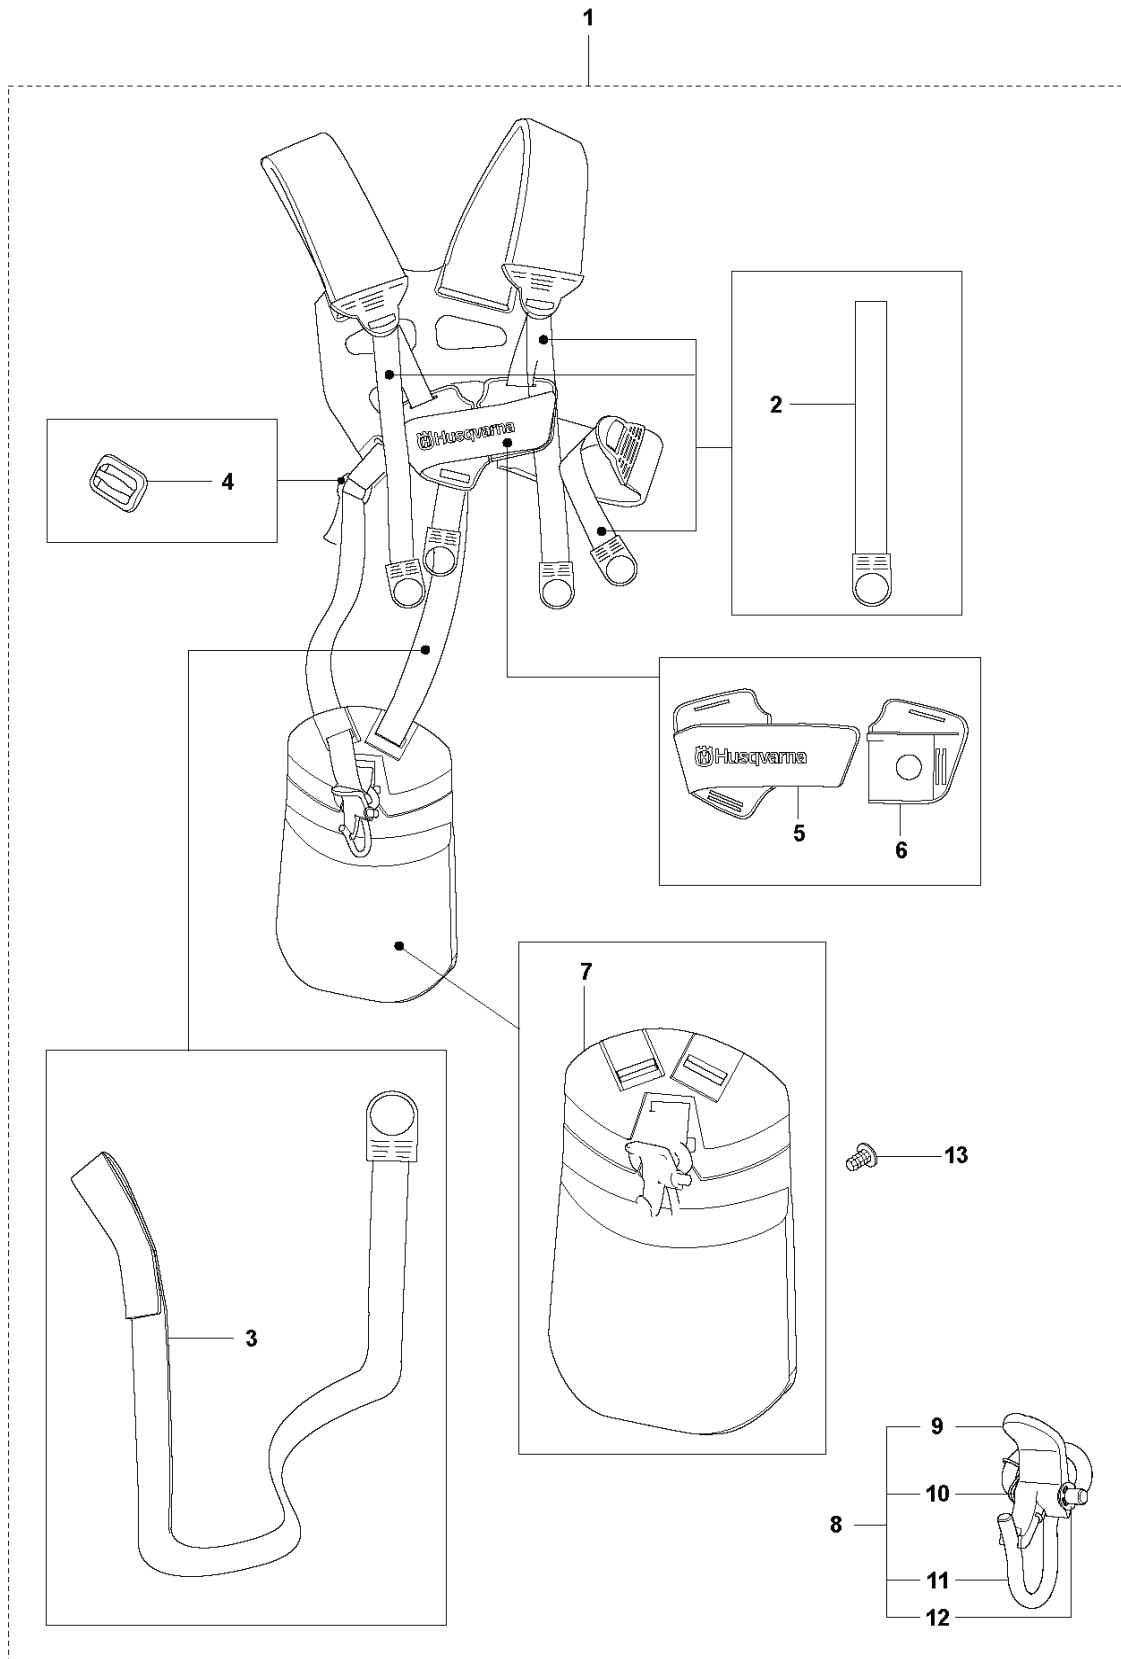

S Duo Balance
HARNES

PXM_REF	PXM_PARTNO	DESCRIPTION	PXM_REMARK	QTY.
1	537275703	HARNESS	US	1
1	537275701	HARNESS		1
2	503996101	BAND		3
3	503996103	BAND		1
4	537113501	RETAINER		1
5	537288401	BUCKLE		1
6	537288301	BUCKLE		1
7	537275901	HIP PAD		1
8	502022801	HOOK		1
9	502023002	LOCK		1
10	586341001	SPRING		1
11	502022902	HOOK		1
12	735310920	E-CLIP		1
13	537175401	HIP PAD		3