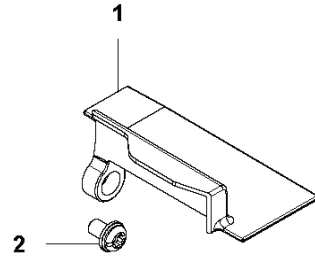

P 524, 525
CRANK SHAFT

PXM_REF	PXM_PARTNO	DESCRIPTION	PXM_REMARK	QTY.
1	576404601	MUFFLER		1
2	544256801	SCREW		1
3	506689401	KEY		1
4	504121501	SEALING		2
5	597648101	BEARING		2
6	586656602	CRANKSHAFT		1
7	576402701	BEARING		1