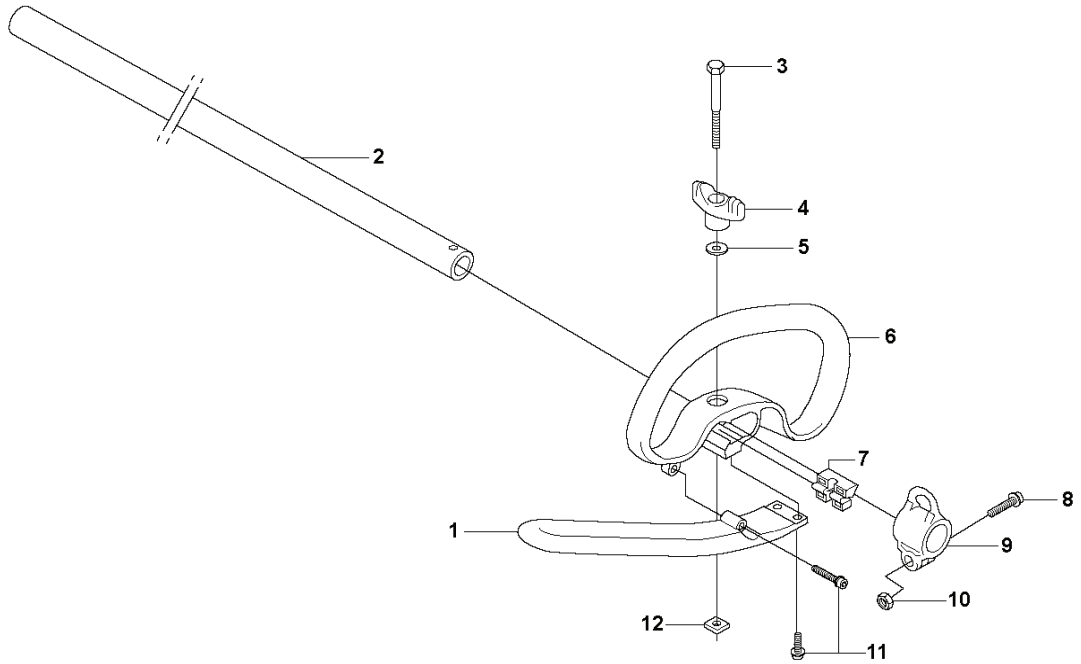

B 524L, 525L, LS, LST, RJX,
SHAFT & HANDLE

WARNING
Operation of this equipment may create sparks that can start fires around dry vegetation. A spark arrester may be required. The operator should contact local fire agencies for laws or regulations relating to fire prevention requirements.

PXM_REF	PXM_PARTNO	DESCRIPTION	PXM_REMARK	QTY.
1	503997804	HANDLE	RJX, (L, LST, RJD Australia)	1
2	579149001	TUBE	L=1483 ø24mm	1
3	725238051	SCREW EHHM	RJX, LK M6x50	1
3	510906101	BOLT	L, LS, LST, RJD M6x35	1
4	503879001	KNOB	RJX, LK	1
5	503230061	WASHER	RJX, LK	1
6	503871906	HANDLE	L, LS, LST, RJX	1
6	503871908	HANDLE	LK, RJD, (LST Australia)	1
7	503940301	DISTANCE		1
8	525755101	SCREW ITXSCFM	RJX	1
9	503941001	HOOK	RJX	1
10	731231401	HEXAGON NUT	RJX	1
11	574181501	SCREW IHSCFTO	RJX, (L, LST, RJD Australia)	3
12	502197101	SQUARE NUT		1
13	5811110502	DRIVE SHAFT	L=1515 ø7mm	1
14	587111904	LABEL	L, LS, LST	1
15	503795601	LABEL		1
16	537101001	LABEL	RJX	1
17	589295101	LABEL		1
18	522928602	LABEL		1
19	579562301	DECAL		1