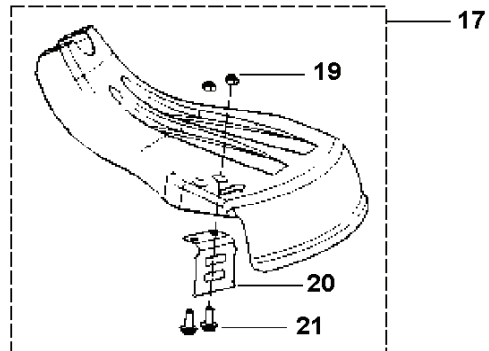

R1 525 RX, RXT, RK
ACCESSORIES

524L, 525L, LS, LST, LK, RJX, RJY, RS, RX, RXT, RK

524L, 525L, LS, LST, LK, RJX, RJY, RS, RX, RXT, RK

525 LS, LST