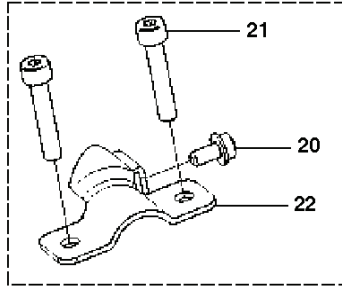

A2 525 LST
BEVEL GEAR

PXM_REF	PXM_PARTNO	DESCRIPTION	PXM_REMARK	QTY.
1	584964601	BEVEL GEAR ASSY		1
2	503856301	NUT		1
3	537285601	SUPPORT FLANGE		1
4	584442201	DRIVER		1
5	577457901	SEAL		1
6	504121001	SNAP RING		1
7	510569701	BEARING		1
8	584442001	GEAR		1
9	516127701	BEARING		1
10	578394801	BOLT		1
11	576399001	SCREW		1
12	521515901	BOLT		1
13	577942001	BOLT		1
14	577457701	PINION		1
15	505169201	BEARING		1
16	505169301	BEARING		1
17	521821801	RING		1
18	505169401	SNAP RING		1
19	503890101	SUPPORT CUP		1
20	521515901	BOLT		1
21	512846401	BOLT		1
22	581227301	BRACKET		1