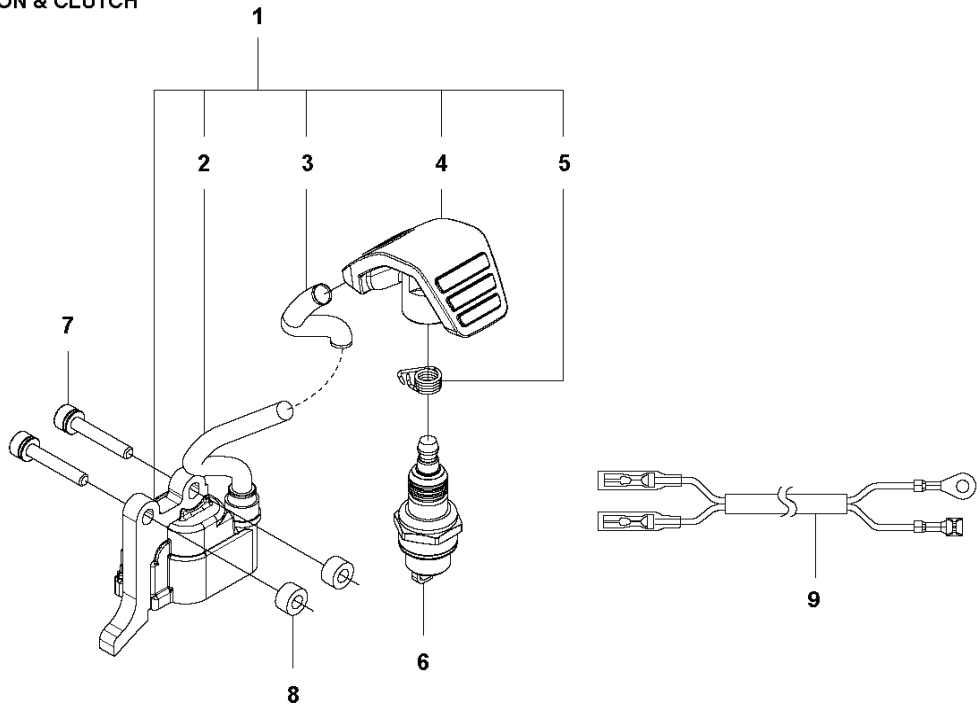

SPARE PARTS CATALOGUE
: HUSQVARNA 525LST

Spare Parts List

SPARE PARTS LIST

L 524, 525
IGNITION & CLUTCH

PXM_REF	PXM_PARTNO	DESCRIPTION	PXM_REMARK	QTY.
1	588141501	IGNITION COIL		1
2	584826601	IGNITION CABLE		1
3	579590701	TUBE		1
4	586107201	SPARK PLUG CAP		1
5	580634801	SPRING		1
6	590710101	SPARK PLUG	Husqvarna HQT-2	1
7	521515801	BOLT		2
8	588171401	SPACER		2
9	577851701	SHORT CIRCUIT CABLE		1
10	516124101	SNAP RING		1
11	581142001	CLUTCH DRUM		1
12	513189601	SCREW		2
13	521758201	WASHER		2
14	585834701	CLUTCH ASSY		1
15	576400701	CLUTCH SPRING		1
16	504118001	NUT		1
17	578967801	FLYWHEEL		1
18	505054401	WASHER		2

Q 524, 525
CARBURETOR

PXM_REF	PXM_PARTNO	DESCRIPTION	PXM_REMARK	QTY.
1	520976301	SCREW		1
2	577815701	SCREW		1
3	513593201	SPRING		1
4	579190601	COVER		1
5	520954801	GASKET		1
6	596968101	DIAPHRAGM PUMP		1
7	513400801	SWIVEL		1
8	516524201	WASHER		1
9	506738601	RETAINER RING		1
10	579190701	SHAFT		1
11	577815501	SPRING		1
12	520759801	SCREW		1
13	520978601	VALVE		1
14	520957001	SCREEN		1
15	505057901	SPRING		1
16	521578301	PISTON		1
17	520759801	SCREW		1
18	579190801	LEVER		1
19	505056501	RING		1
20	579191001	SHAFT		1
21	516524201	WASHER		1
22	584901301	LEVER		1
23	579191101	SPRING		1
24	520759801	SCREW		1
25	581154901	VALVE		1
26	578895401	SPRING		1
27	520977401	PIN		1
28	577807201	LEVER		1
29	521085401	VALVE INLET		1
30	577807101	SCREW		1
31	516972101	GASKET		1
32	577807001	DIAPHRAGM		1
33	514189201	COVER		1
34	520978801	SCREW ASSY		4
35	514242601	BALL		1
36	514243301	SPRING.CHOKE		1
37	580684801	GASKET KIT	Coomopes by item 5, 6, 31 and 32	1