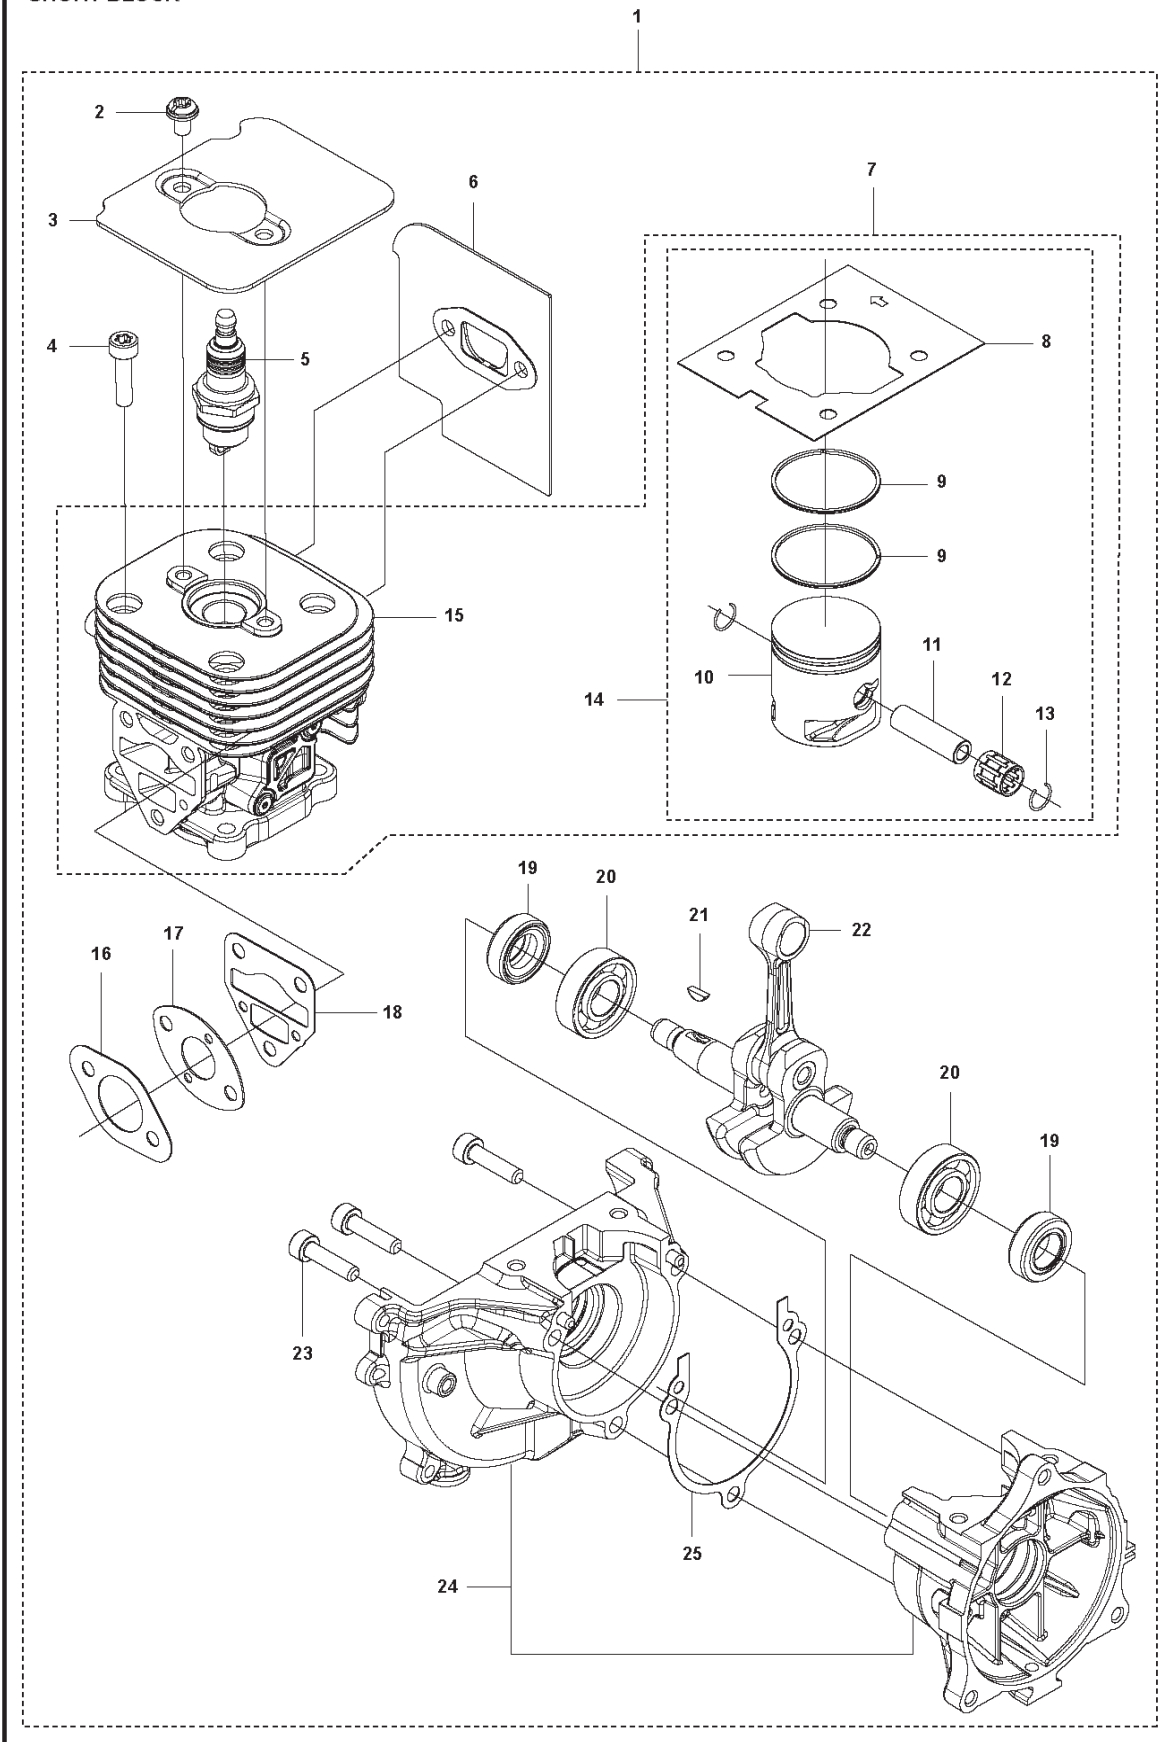

SHORT BLOCK

PXM_REF	PXM_PARTNO	DESCRIPTION	PXM_REMARK	QTY.
1	596940601	SERVICE KIT	SHORT BLOCK ASSY	1
2	544256801	SCREW		2
3	578785301	PLATE		1
4	504114301	SCREW		4
5	590710101	SPARK PLUG		1
6	578408101	GASKET		1
7	588098202	SERVICE KIT		1
8	576398702	GASKET		1
9	506618101	RING		2
10	577917401	PISTON		1
11	505040701	PIN		1
12	576402701	BEARING		1
13	505045201	RING		2
14	588098102	SERVICE KIT		1
15	577979001	CYLINDER		1
16	577882402	GASKET		1
17	576399102	GASKET		1
18	576398901	GASKET		1
19	504121501	SEALING		2
20	597648101	BEARING		2
21	506689401	KEY		1
22	586656602	CRANKSHAFT		1
23	504114301	SCREW		3
24	581308602	CRANKCASE		1
25	576399502	GASKET		1