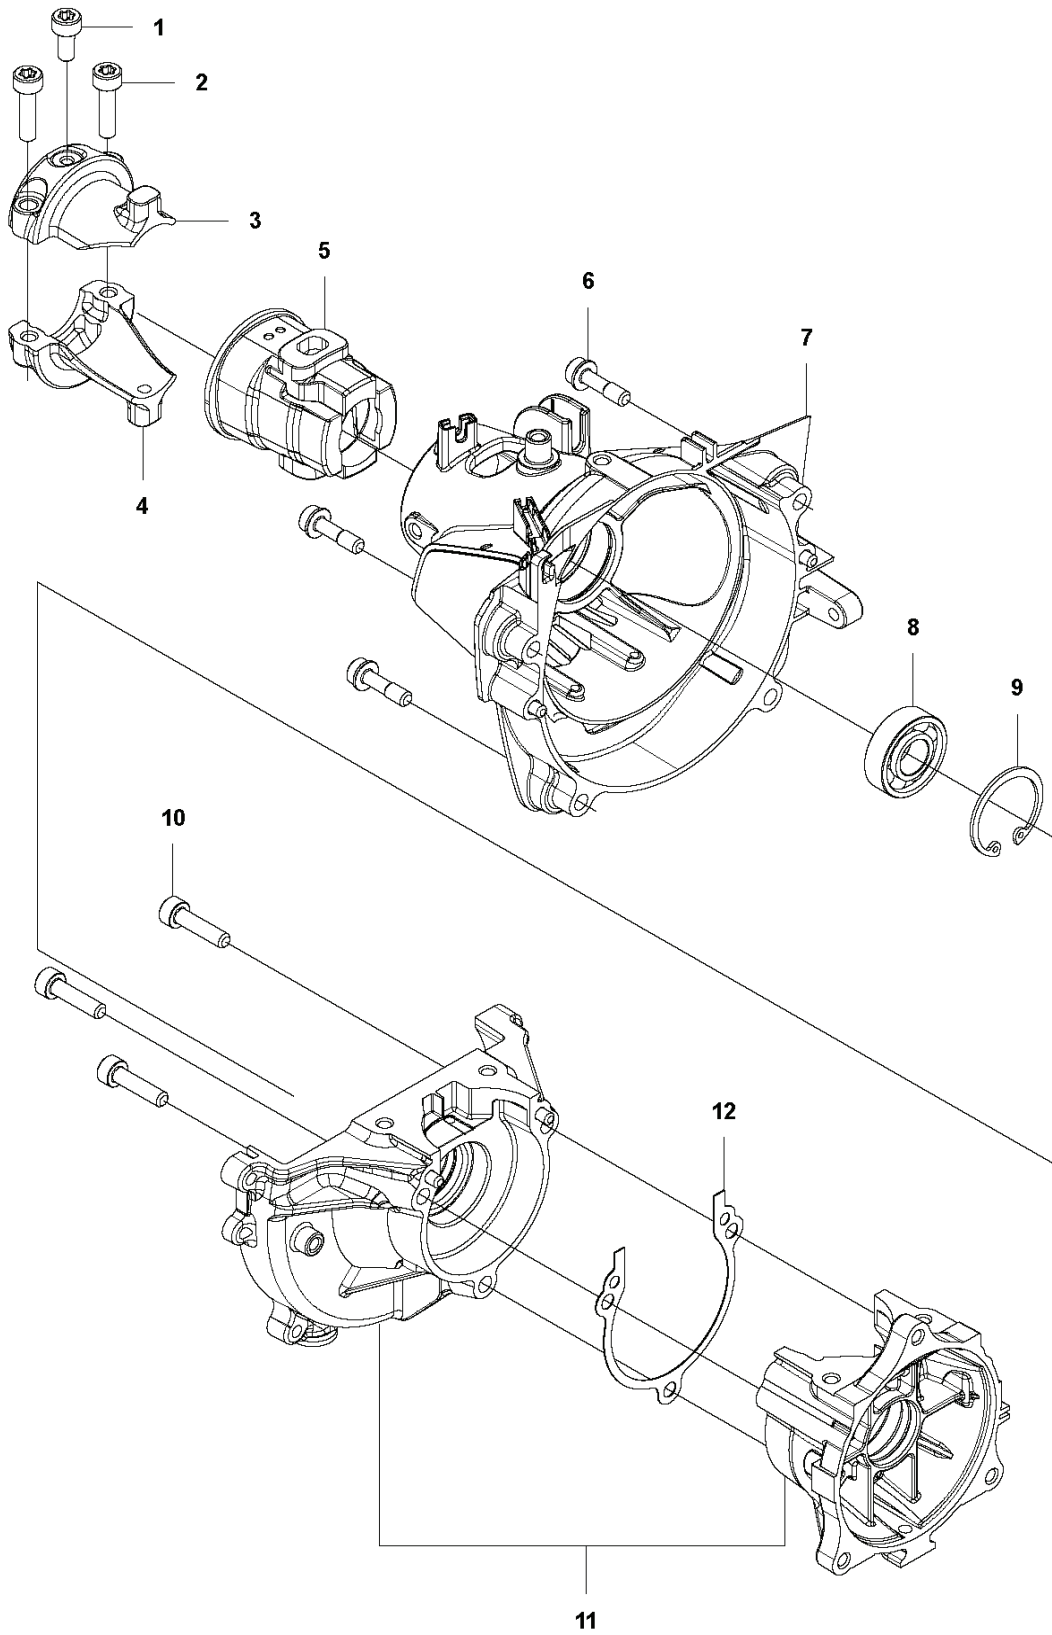

SPARE PARTS CATALOGUE
: HUSQVARNA 525LST

Spare Parts List

SPARE PARTS LIST

L 524, 525
IGNITION & CLUTCH

PXM_REF	PXM_PARTNO	DESCRIPTION	PXM_REMARK	QTY.
1	588141501	IGNITION COIL		1
2	584826601	IGNITION CABLE		1
3	579590701	TUBE		1
4	586107201	SPARK PLUG CAP		1
5	580634801	SPRING		1
6	590710101	SPARK PLUG	Husqvarna HQT-2	1
7	521515801	BOLT		2
8	588171401	SPACER		2
9	577851701	SHORT CIRCUIT CABLE		1
10	516124101	SNAP RING		1
11	581142001	CLUTCH DRUM		1
12	513189601	SCREW		2
13	521758201	WASHER		2
14	585834701	CLUTCH ASSY		1
15	576400701	CLUTCH SPRING		1
16	504118001	NUT		1
17	578967801	FLYWHEEL		1
18	505054401	WASHER		2

N 524, 525
CRANK CASE

PXM_REF	PXM_PARTNO	DESCRIPTION	PXM_REMARK	QTY.
1	529268101	BOLT		1
2	577942001	BOLT		2
3	576420702	BRACKET		1
4	576420802	BRACKET		1
5	576420501	CUSHION		1
6	577815401	BOLT		4
7	588567701	HOUSING		1
8	525953201	BEARING		1
9	506609901	SNAP RING		1
10	504114301	SCREW		3
11	581308602	CRANKCASE		1
12	576399502	GASKET		1

Q 524, 525
CARBURETOR

PXM_REF	PXM_PARTNO	DESCRIPTION	PXM_REMARK	QTY.
1	520976301	SCREW		1
2	577815701	SCREW		1
3	513593201	SPRING		1
4	579190601	COVER		1
5	520954801	GASKET		1
6	596968101	DIAPHRAGM PUMP		1
7	513400801	SWIVEL		1
8	516524201	WASHER		1
9	506738601	RETAINER RING		1
10	579190701	SHAFT		1
11	577815501	SPRING		1
12	520759801	SCREW		1
13	520978601	VALVE		1
14	520957001	SCREEN		1
15	505057901	SPRING		1
16	521578301	PISTON		1
17	520759801	SCREW		1
18	579190801	LEVER		1
19	505056501	RING		1
20	579191001	SHAFT		1
21	516524201	WASHER		1
22	584901301	LEVER		1
23	579191101	SPRING		1
24	520759801	SCREW		1
25	581154901	VALVE		1
26	578895401	SPRING		1
27	520977401	PIN		1
28	577807201	LEVER		1
29	521085401	VALVE INLET		1
30	577807101	SCREW		1
31	516972101	GASKET		1
32	577807001	DIAPHRAGM		1
33	514189201	COVER		1
34	520978801	SCREW ASSY		4
35	514242601	BALL		1
36	514243301	SPRING.CHOKE		1
37	580684801	GASKET KIT	Coomopes by item 5, 6, 31 and 32	1