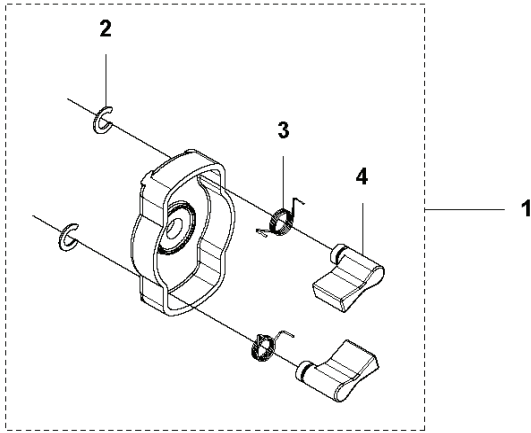

J1 524L, 525L, 525LS, LST, RJD, RS
STARTER

PXM_REF	PXM_PARTNO	DESCRIPTION	PXM_REMARK	QTY.
1	596330401	STARTER PULLEY ASSY		1
2	501939001	CLIP		2
3	596330801	SPRING		2
4	596330501	RATCHET		2
5	596249001	STARTER ASSY		1
6	506613001	SCREW		1
7	596248901	ROPE		1
8	596247701	STARTER PULLEY		1
9	596248601	SPRING		1
10	575489501	STARTER HANDLE		1
11	577815401	BOLT		3
12	579369601	DECAL		1