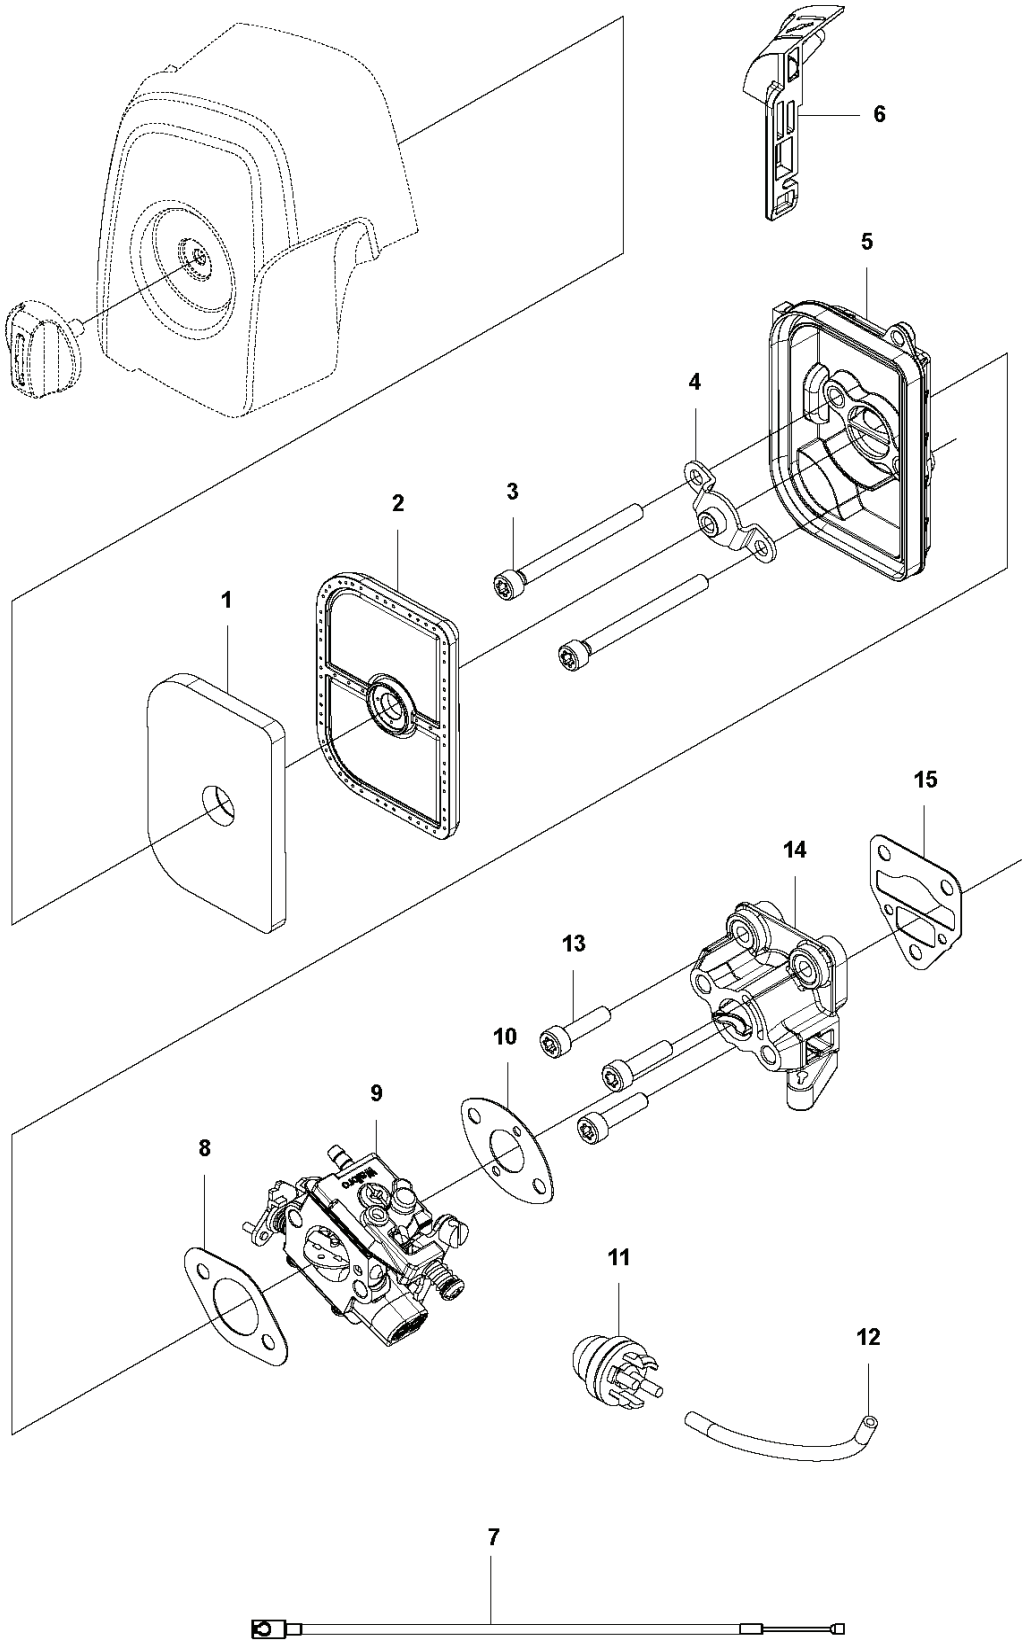

H1 524L, 525L, LS, LST, RJD, RS
CARBURETOR & AIRFILTER

PXM_REF	PXM_PARTNO	DESCRIPTION	PXM_REMARK	QTY.
1	577851501	AIR FILTER		1
2	576401601	AIR FILTER		1
3	580467201	BOLT		2
4	580437901	PLATE		1
5	577851301	FILTER HOUSING		1
6	577848301	CHOKE CONTROL		1
7	590900001	THROTTLE CABLE		1
8	577882402	GASKET		1
9	584901401	CARBURETTOR		1
10	576399102	GASKET		1
11	503936601	PURGE		1
12	577050501	PIPE		1
13	504114301	SCREW		3
14	578908301	INSULATOR		1
15	576398901	GASKET		1