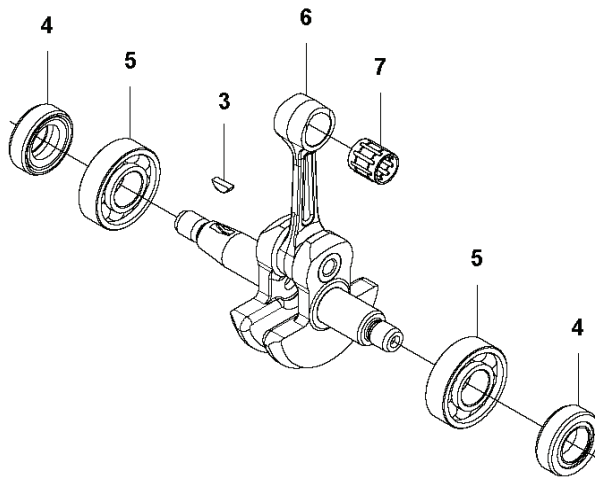

P 524, 525
CRANK SHAFT

PXM_REF	PXM_PARTNO	DESCRIPTION	PXM_REMARK	QTY.
1	576404601	MUFFLER		1
2	544256801	SCREW		1
3	506689401	KEY		1
4	504121501	SEALING		2
5	597648101	BEARING		2
6	586656602	CRANKSHAFT		1
7	576402701	BEARING		1