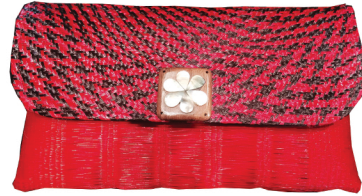

Kate Chan Eco Chic Clutches

Ethereal Beauty

Woven Buntal Clutch w/ Wood Shell,
H15 cm x L 27 cm x W 2 cm
Wholesale Price: \$125
Suggested Retail: \$250
14RJ4C--23 AMY RED

Woven Buntal Clutch w/ Wood Shell,
H15 cm x L 27 cm x W 2 cm
Wholesale Price: \$125
Suggested Retail: \$250
14RJ4C--23 AMY ORANGE

Woven Buntal Clutch w/ Wood Shell,
H15 cm x L 27 cm x W 2 cm
Wholesale Price: \$125
Suggested Retail: \$250
14RJ4C--23 AMY PINK

Woven Buntal Clutch w/ Wood Shell,
H15 cm x L 27 cm x W 2 cm
Wholesale Price: \$125
Suggested Retail: \$250
14RJ4C--23 AMY BLUE

Woven Buntal Clutch w/ Wood Shell,
H15 cm x L 27 cm x W 2 cm
Wholesale Price: \$125
Suggested Retail: \$250
14RJ4C--23 AMY BROWN

Slight variations in color, texture and pattern are part of the beauty and uniqueness of the designs.