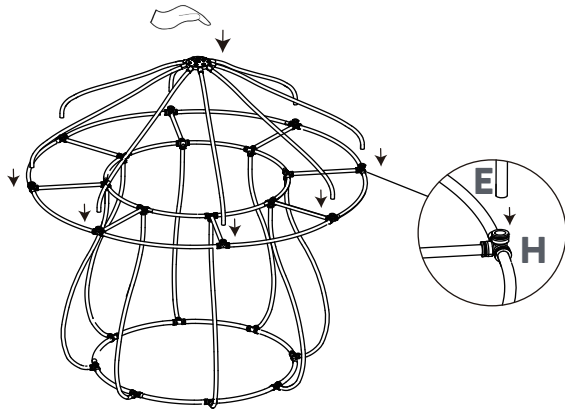

**G x 8**

**H x 16**

**I x 1**

**Shell x 2**

Step 01

Step 02

Step 03

Size: base dia83cm,width156cm,height156cm  
Material: 100% cotton fabric & pvc frame & connector

Made in China

Step 04

Step 05

Step 06

Step 07

Step 08

Step 09

**⚠ WARNING!**