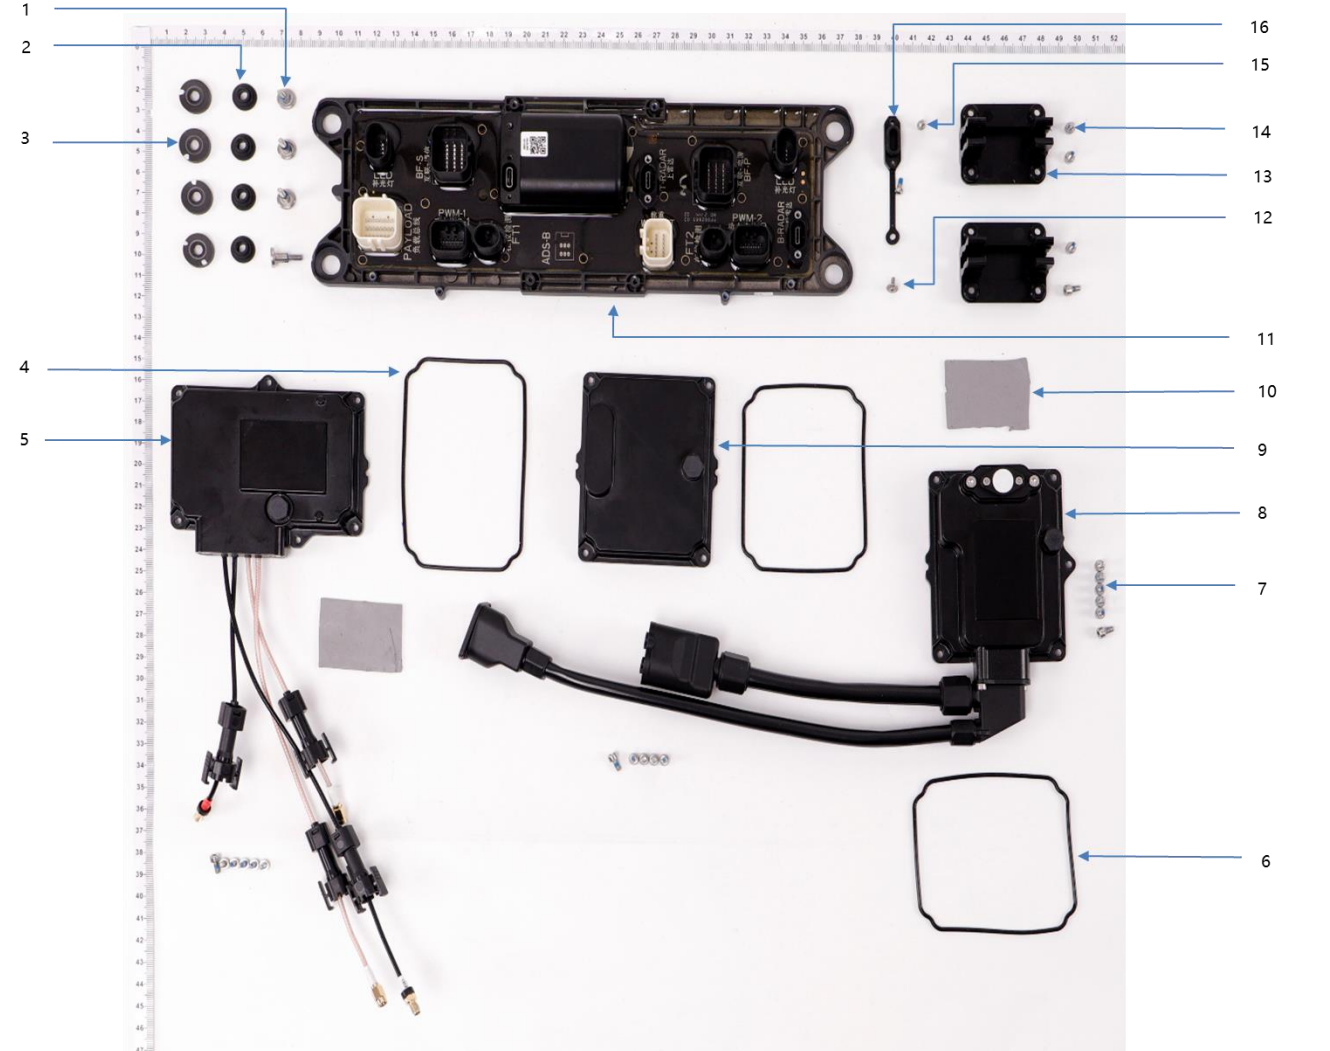

Cable Distribution Board

No.	Material Number	Material Name
1	YC.ST.LL000226	M30-HC01450080-100020-5103-Y
2	YC.JG.QX002311	Damping Pad A
3	YC.JG.QX002312	Damping Pad B
4	YC.JG.MY000688	RF Sealing Ring
5	BC.AG.SS000552	RF Board
6	YC.JG.MY000690	Aerial-Electronics Module and Spraying Module Sealing Ring
7	YC.WJ.L00870	Screw M30-HC060060-55-85
8	BC.AG.SS000617	Aerial-Electronics Module
9	BC.AG.SS000554	Spraying Module
10	YC.JG.MQ001294	Aerial-Electronics Module RF Thermal Conductive Pad
11	BC.AG.SS000556	Cable Distribution Board Module
12	YC.WJ.LL000235	M20-HPW00600060-065016-5103-Y
13	YC.JG.ZS002451	RF Cable Clip
14	YC.WJ.L00870	Screw M30-HC060060-55-85
15	YC.ST.LL000122	Screw M25-HC00780040-040020-5108-N
16	YC.JG.MY000389	Type-C Port Waterproof Cover
17	YC.SJ.S00717	Vent Trap