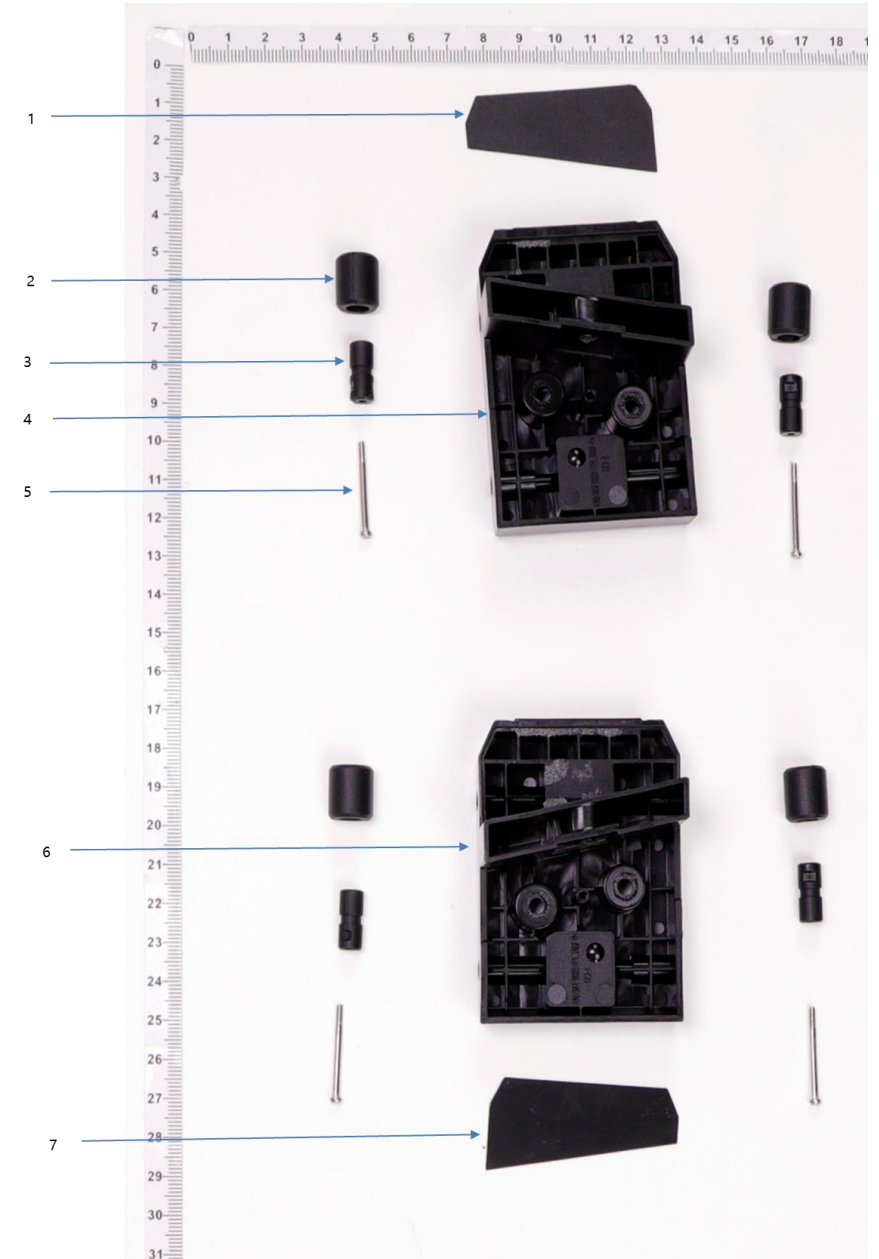

Battery Fixing Piece

No.	Material Number	Material Name
1	YC.JG.MQ001386	Battery Supporting Piece Patch (Right)
2	YC.XJ.QT000247	Battery Fixing Piece External Roller
3	YC.SJ.WS002500	Spray Tank Fixing Piece Internal Roller
4	YC.JG.ZS002295	Battery Supporting Piece (Right)
5	YC.WJ.ZZ002618	Spray Tank Fixing Piece Roller Shaft
6	YC.JG.ZS002294	Battery Supporting Piece (Left)
7	YC.JG.MQ001385	Battery Supporting Piece Patch (Left)