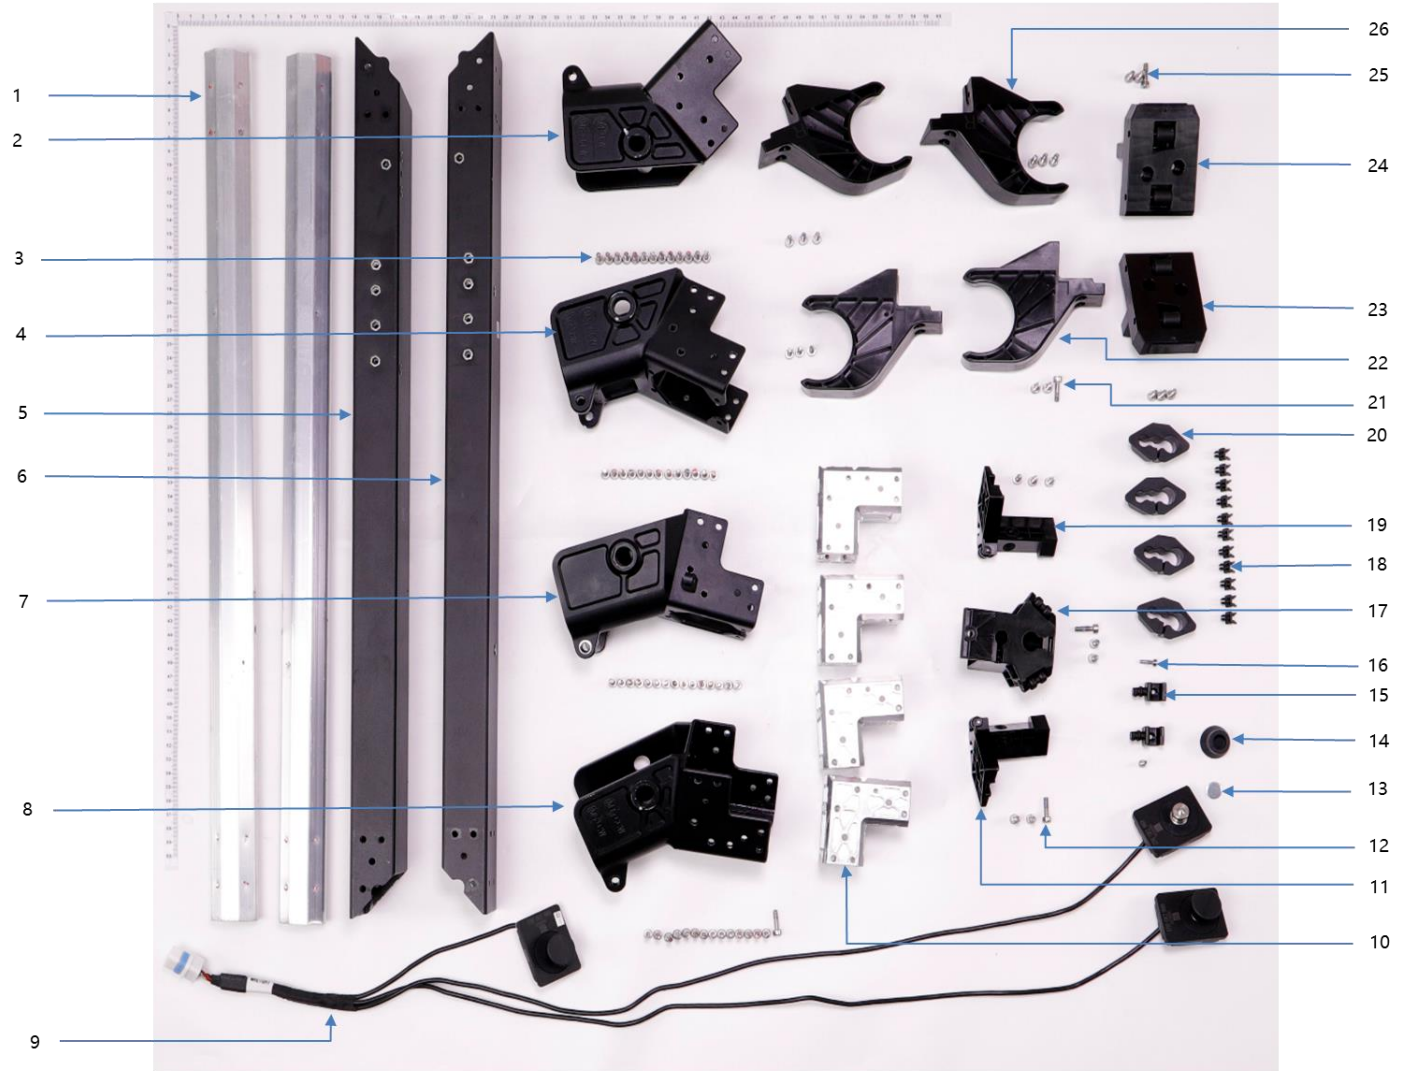

Confidential: Do Not Distribute

Middle Frame

No.	Material Number	Material Name
1	YC.JG.QX002085	Cable Tube
2	YC.JG.QX002258	M4 Aircraft Arm Connector
3	YC.ST.LL000013	Screw M40-HC01400140-070039-0003-Y
4	YC.JG.QX002257	M3 Aircraft Arm Connector
5	BC.AG.SS000579	Middle Frame Aluminum Tube (Right)
6	BC.AG.SS000578	Middle Frame Aluminum Tube (Left)
7	YC.JG.QX002136	M2 Aircraft Arm Connector
8	YC.JG.QX002135	M1 Aircraft Arm Connector
9	BC.AG.SS000550	Load Sensor Module
10	YC.JG.QX002110	Middle Frame Insert Part
11		N/A
12	YC.ST.LL000013	Screw M40-HC01400140-070039-0003-Y
13	YC.JG.BJ000942	Weight Sensor Module Fixing Piece
14	YC.JG.MY000790	Load Sensor Rubber Cover
14	YC.JG.MY001011	Load Sensor Rubber Cover
15	YC.JG.ZS002259	Hose Clip
16	YC.WJ.L00871	Screw M30-HC100100-55-85
17		N/A
18	YC.JG.ZS002229	Load Sensor Cable Clip
19		N/A
20	YC.JG.MY000686	Cable Tube Rubber Stopper
21	YC.ST.LL000013	Screw M40-HC01400140-070039-0003-Y
22	YC.JG.ZS002191	Aircraft Arm Fixing Piece (Left)
23		N/A
24		N/A
25	YC.ST.LL000013	Screw M40-HC01400140-070039-0003-Y
26	YC.JG.ZS002192	Aircraft Arm Fixing Piece (Right)