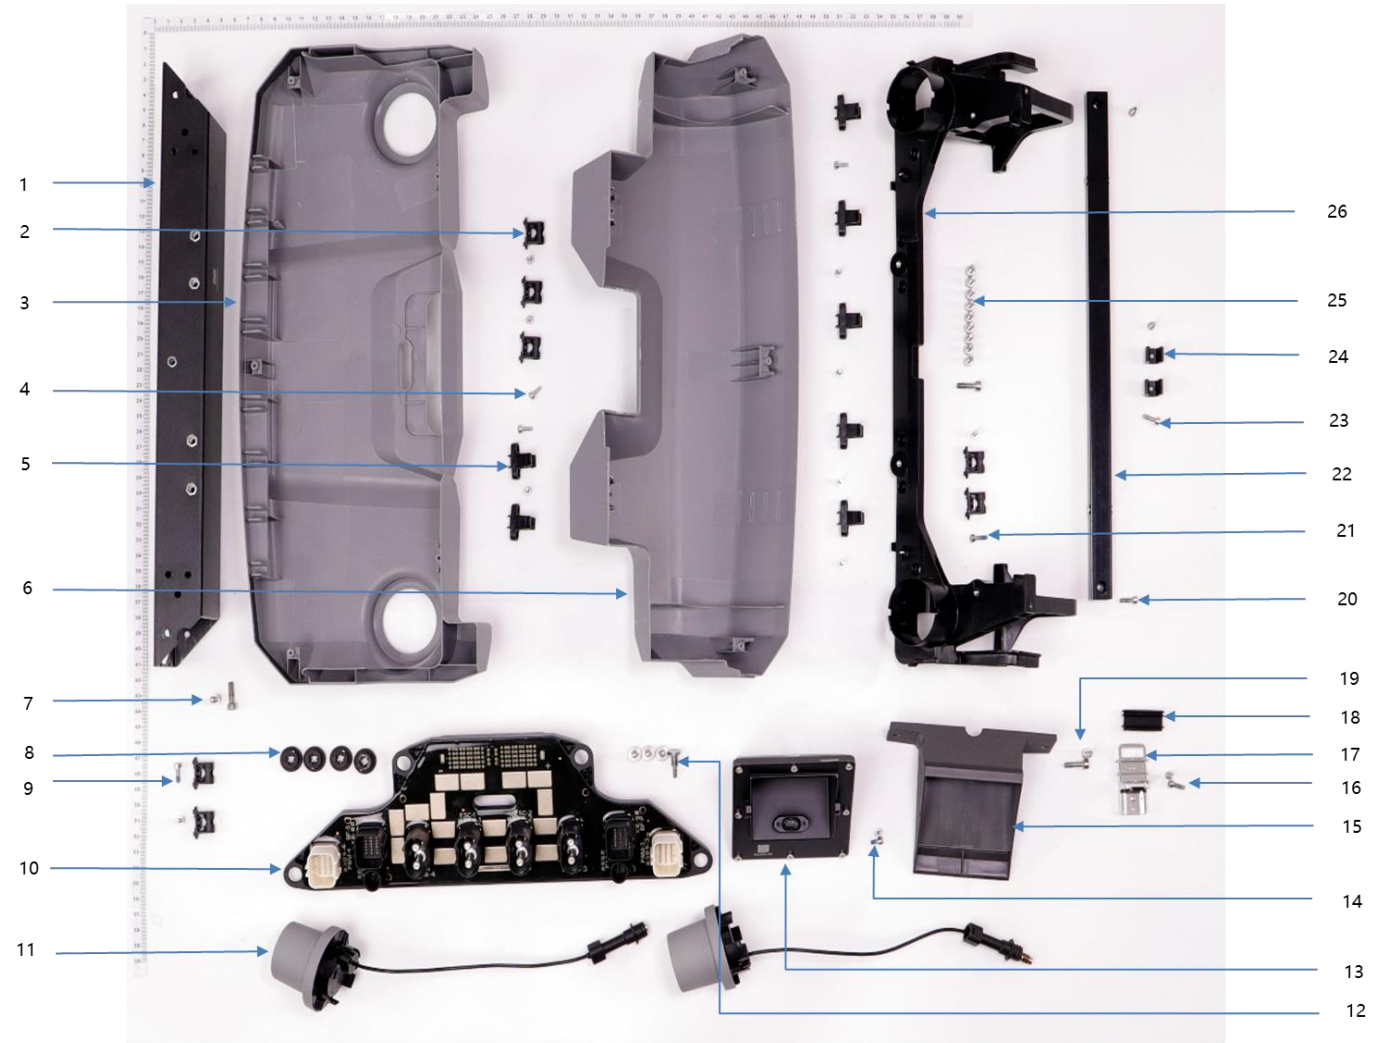

Rear Frame

No.	Material Number	Material Name
1	BC.AG.SS000577	Rear Frame Aluminum Tube
2	YC.JG.ZS002422	Outer Shell Buckle
3	YC.JG.ZS002298	Rear Upper Cover
4	YC.ST.LL000235	T30-HC00800080-057030-5103-N
5	YC.JG.ZS000998	Rear Shell Small Buckle Base
6	YC.JG.ZS002299	Rear Lower Cover
7	YC.ST.LL000013	Screw M40-HC01400140-070039-0003-Y
8	YC.JG.MY000380	Damping Pad
9	YC.WJ.L00871	Screw M30-HC100100-55-85
10	BC.AG.SS000558	Power Distribution Board Module
11	BC.AG.SS000560	RTK Antenna Module
12	YC.ST.LL000226	M30-HC01450080-100020-5103-Y
13	BC.AG.SS000561	Backward Vision Sensor Radar Module
13	BC.AG.SS000655	Backward Vision Sensor Radar Module
14	YC.WJ.L00870	Screw M30-HC060060-55-85
15	YC.JG.ZS002284	Downward Vision Radar Bracket
16	YC.WJ.L00871	Screw M30-HC100100-55-85
17	YC.JG.FM000083	Battery Buckle
18	YC.JG.MY000736	Battery Buckle Sealing Ring
19	YC.ST.LL000013	Screw M40-HC01400140-070039-0003-Y
20	YC.WJ.L00871	Screw M30-HC100100-55-85
21	YC.WJ.L00871	Screw M30-HC100100-55-85
22	YC.JG.QX002224	Rear Frame Crossbeam
23	YC.WJ.L00871	Screw M30-HC100100-55-85
24	YC.JG.ZS002482	Buckle
25	YC.ST.LL000013	Screw M40-HC01400140-070039-0003-Y
26	YC.JG.ZS002222	Real Shell Bracket