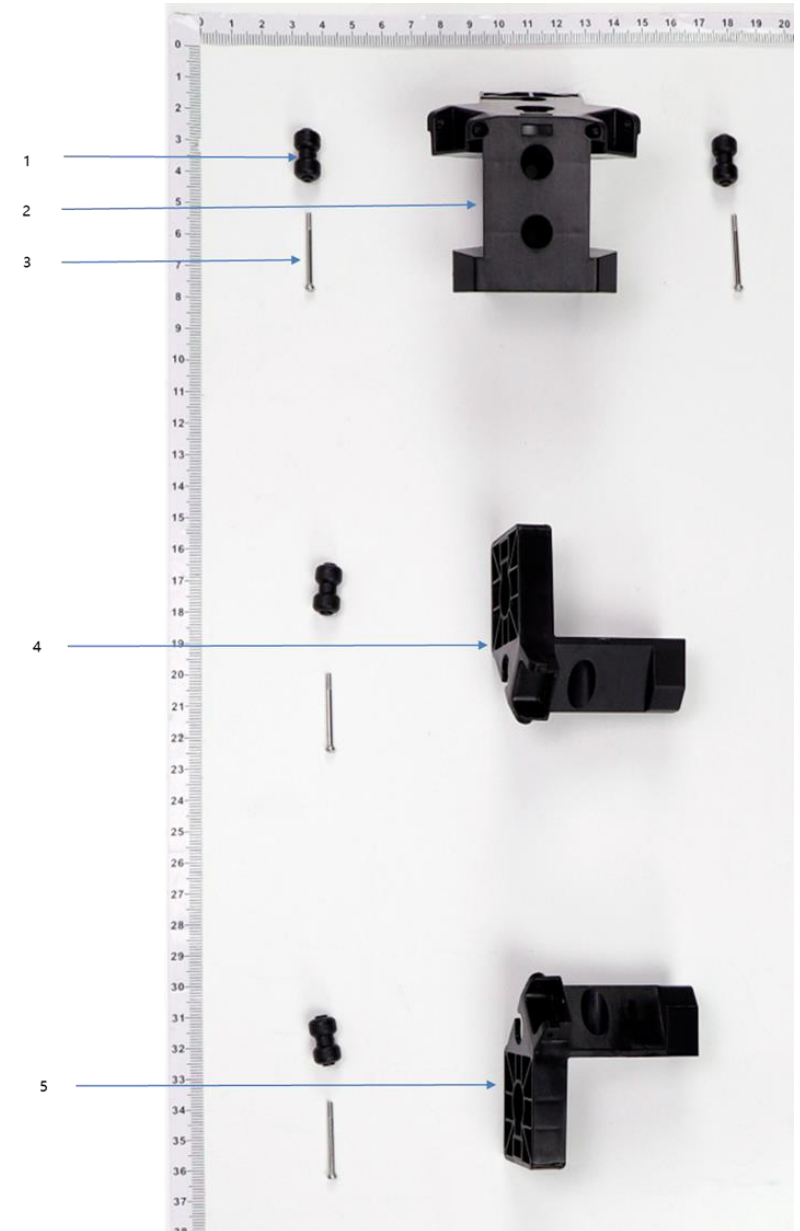

12. Cable Distribution Board

13. Impeller Pump

14. Flow Meter

15. Upper Propeller

16. Lower Propeller

17. Cables

Front Shell

No.	Material Number	Material Name
1	YC.JG.MY000776	Spraying Adaptive Cable Sleeve
2	YC.JG.ZS002432	Front Lower Shell 2
3	FL.SC.BB000001	Acetate Fabric
4	YC.JG.ZS002283	Front Lower Shell
5	YC.JG.ZS002282	Front Upper Shell
6	YC.WJ.L00870	Screw M30-HC060060-55-85
7	YC.JG.ZS002422	Outer Shell Buckle
8	YC.ST.LL000235	T30-HC00800080-057030-5103-N
9	YC.JG.ZS000998	Rear Shell Small Buckle Base
10	YC.ST.LL000236	T20-PC00400040-040010-5103-N

Confidential: Do Not Distribute

Middle Frame

No.	Material Number	Material Name
1	YC.JG.QX002085	Cable Tube
2	YC.JG.QX002258	M4 Aircraft Arm Connector
3	YC.ST.LL000013	Screw M40-HC01400140-070039-0003-Y
4	YC.JG.QX002257	M3 Aircraft Arm Connector
5	BC.AG.SS000579	Middle Frame Aluminum Tube (Right)
6	BC.AG.SS000578	Middle Frame Aluminum Tube (Left)
7	YC.JG.QX002136	M2 Aircraft Arm Connector
8	YC.JG.QX002135	M1 Aircraft Arm Connector
9	BC.AG.SS000550	Load Sensor Module
10	YC.JG.QX002110	Middle Frame Insert Part
11		N/A
12	YC.ST.LL000013	Screw M40-HC01400140-070039-0003-Y
13	YC.JG.BJ000942	Weight Sensor Module Fixing Piece
14	YC.JG.MY000790	Load Sensor Rubber Cover
14	YC.JG.MY001011	Load Sensor Rubber Cover
15	YC.JG.ZS002259	Hose Clip
16	YC.WJ.L00871	Screw M30-HC100100-55-85
17		N/A
18	YC.JG.ZS002229	Load Sensor Cable Clip
19		N/A
20	YC.JG.MY000686	Cable Tube Rubber Stopper
21	YC.ST.LL000013	Screw M40-HC01400140-070039-0003-Y
22	YC.JG.ZS002191	Aircraft Arm Fixing Piece (Left)
23		N/A
24		N/A
25	YC.ST.LL000013	Screw M40-HC01400140-070039-0003-Y
26	YC.JG.ZS002192	Aircraft Arm Fixing Piece (Right)

Load Sensor Bracket

No.	Material Number	Material Name
1	YC.JG.ZS002397	Load Sensor Bracket Roller
2	YC.JG.ZS002224	Load Sensor Bracket (Front)
3	YC.WJ.ZZ002618	Spray Tank Fixing Piece Roller Shaft
4	YC.JG.ZS002226	Load Sensor Bracket (Right)
5	YC.JG.ZS002225	Load Sensor Bracket (Left)