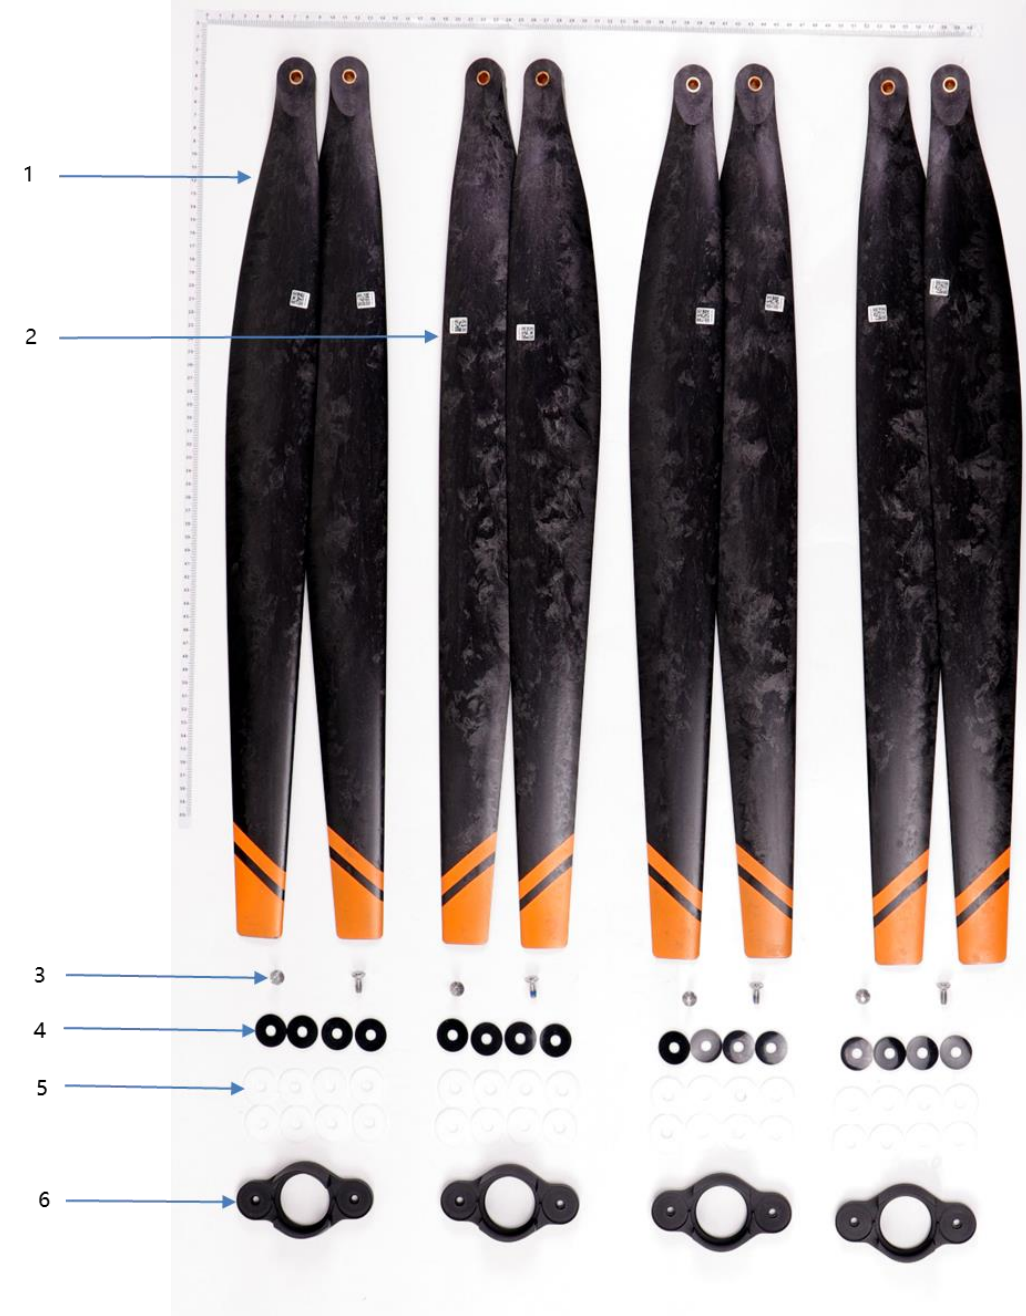

Lower Propellers

No.	Material Number	Material Name
1	YC.JG.ZS001965	Lower Propeller (CCW)
2	YC.JG.ZS001966	Lower Propeller (CW)
3	YC.ST.LL000209	M50-HF01430102-116041-0003-Y
4	YC.JG.MQ001280	Rubber Pad
5	YC.JG.MQ001292	Teflon Pad
6	YC.JG.QX002177	Propeller Clamp
7	YC.JG.ZS003829	Propeller Gasket

7