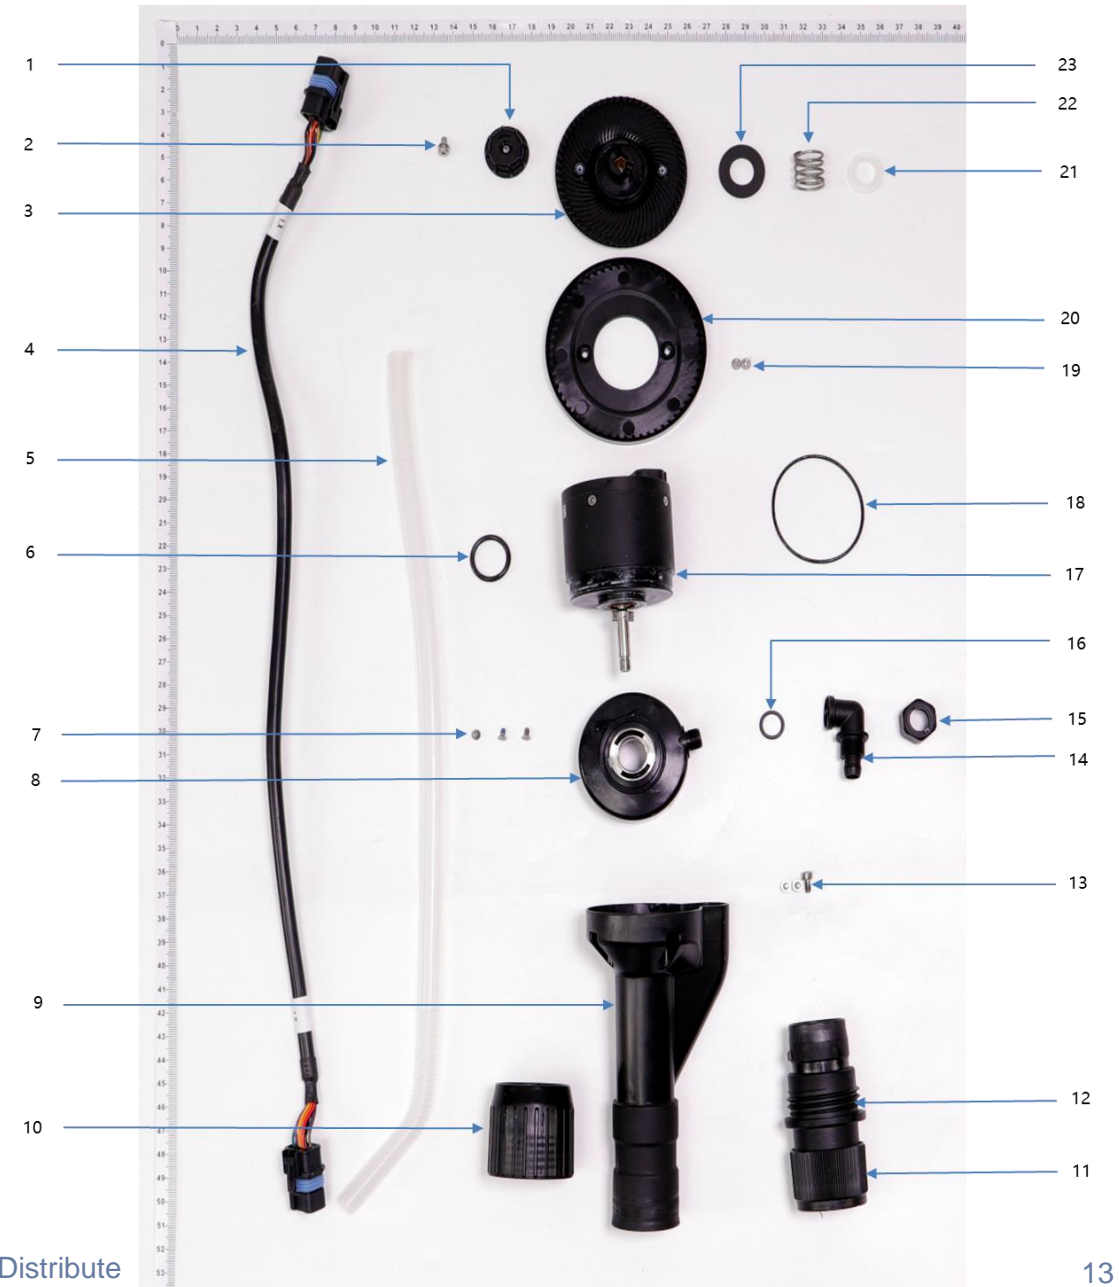

Spray Rod

No.	Material Number	Material Name
1	YC.JG.ZS002289	Centrifugal Sprinkler Spring Bracket
2	YC.WJ.LL000244	Screw M30-HCW00600060-055020-5103-N
3	YC.JG.ZS001879	Centrifugal Sprinkler Spinner Disk Lower Disk
4	YC.XC.XX000841	Centrifugal Sprinkler Signal Cable
5	YC.JG.JS000019	Spray Rod Hose
6	YC.JG.MY000712	Centrifugal Valve Rubber Pad
7	YC.ST.LL000224	M25-PF00500035-047015-5103-N
8	BC.AG.SS000604	Centrifugal Sprinkler Lower Cover
9	YC.JG.ZS002483	Centrifugal Spray Rod
10	YC.JG.ZS002254	Spray Rod Quick-Release Sleeve
11	YC.JG.ZS002262	Spray Rod Fixing Nut
11	YC.JG.QX002877	Spray Rod Fixing Nut
12	YC.JG.ZS002253	Spray Rod Adaptive Shaft
12	YC.JG.ZS003383	Spray Rod Adaptive Shaft
13	YC.WJ.L00870	Screw M30-HC060060-55-85
14	YC.JG.ZS002258	Hose Curving Connector (Inner Thread)
15	YC.JG.ZS002255	Hose Nut
16	YC.XJ.QT000350	Pump Connector Sealing Ring
17	BC.AG.SS000565	Centrifugal Motor
18	YC.JG.MY000704	Motor Sealing Ring
19	YC.WJ.LL000138	Screw M25-HC00400040-050020-0003-N
20	YC.JG.ZS001878	Centrifugal Sprinkler Spinner Disk Upper Disk
21	YC.JG.ZS002288	Centrifugal Sprinkler Friction Piece
22	YC.JG.TT000100	Centrifugal Sprinkler Spring
23	YC.JG.MY000715	Centrifugal Sprinkler Sealing Ring