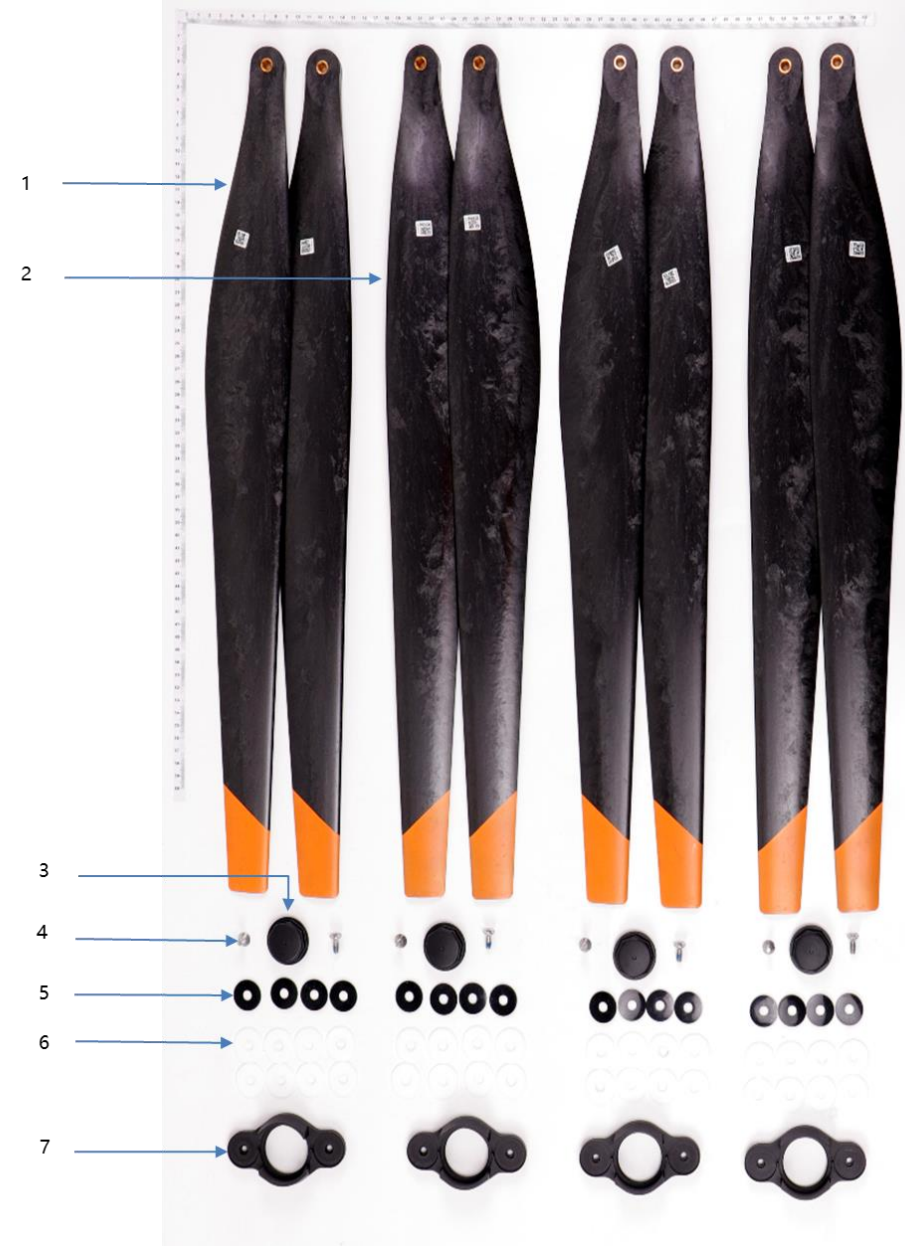

Upper Propellers

No.	Material Number	Material Name
1	YC.JG.ZS001963	Upper Propeller (CCW)
2	YC.JG.ZS001964	Upper Propeller (CW)
3	YC.JG.ZS002292	Motor Shaft Cover
4	YC.ST.LL000209	M50-HF01430102-116041-0003-Y
5	YC.JG.MQ001280	Rubber Pad
6	YC.JG.MQ001292	Teflon Pad
7	YC.JG.QX002177	Lower Propeller Adapter
8	YC.JG.ZS003829	Propeller Gasket
9	YC.JG.QX002715	Upper Propeller Adapter