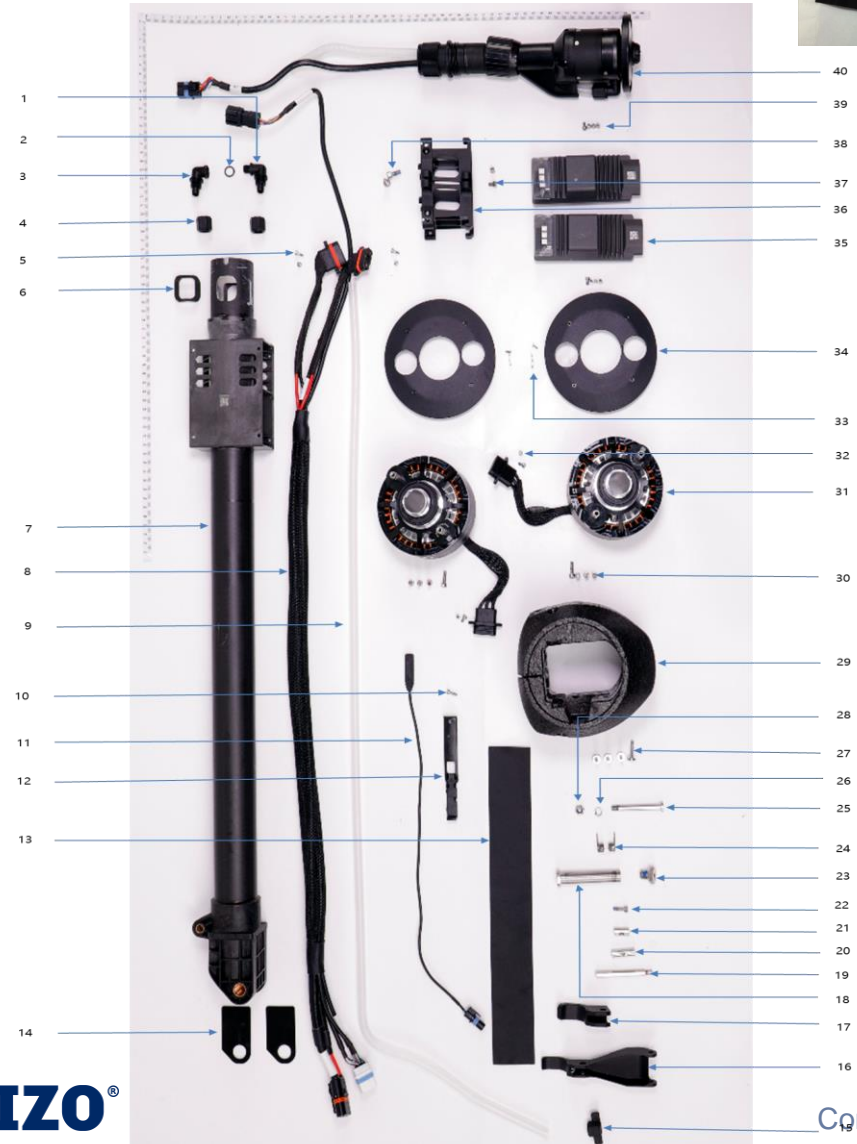

M3/M4 Arm

No.	Material Number	Material Name
1	YC.JG.ZS002257	Hose Curving Connector (Outer Thread)
2	YC.XJ.QT000350	Pump Connector Sealing Ring
3	YC.JG.ZS002258	Hose Curving Connector (Inner Thread)
4	YC.JG.ZS002255	Hose Nut
5	YC.ST.LL000122	Screw M25-HC00780040-040020-5108-N
6	YC.JG.MY000758	Aircraft Arm Rubber
7	BC.AG.SS000569	M3 Aircraft Arm (Rear Left)(Without Arm Sleeve)
7.1	BC.AG.SS000778	M3 Aircraft Arm (Rear Left)(With Arm Sleeve)
7.2	BC.AG.SS000570	M4 Aircraft Arm (Rear Right)(Without Arm Sleeve)
7.3	BC.AG.SS000779	M4 Aircraft Arm (Rear Right)(With Arm Sleeve)
8	YC.XC.XS000012	M3&M4 Aircraft Arm ESC Composite Cable
9	YC.JG.JS000018	Aircraft Arm Hose
10	YC.WJ.L00871	Screw M30-HC100100-55-85
11	YC.XC.XX000834	Aircraft Arm In-Position Detector Signal Cable
11	BC.AG.SS000645	Aircraft Arm In-Position Detector Signal Cable
12	YC.JG.ZS002278	In-Position Detector Bracket
13	FL.SC.BB000001	Acetate Fabric
14	YC.JG.ZS002394	Aircraft Arm Friction Plate
15	YC.JG.ZS002534	Thumb Nut
16	BC.AG.SS000575	Locking Piece Handle
17	YC.JG.MY000720	Locking Piece Handle Rubber Sleeve
18	YC.JG.QX002314	Aircraft Arm Fixing Screw Bolt
19	YC.JG.QX002088	Locking Piece Connection Rod
20	YC.JG.QX002089	Locking Piece Aircraft Arm Shaft
21	YC.JG.QX001243	Locking Piece Handle Connecting Rod Shaft
22	YC.ST.LL000013	Screw M40-HC01400140-070039-0003-Y
23	YC.JG.LD000039	Aircraft Arm Fixing Screw
24	YC.JG.TT000095	Locking Piece Spring
25	YC.JG.LD000041	Locking Piece Fixing Screw Bolt
26		N/A
27	YC.WJ.LL000213	M30-HT01930060-110025-5103-Y
28	YC.WJ.LM000044	M60-HX100060-5103
29	YC.JG.FP000018	Motor Cover
30	YC.ST.LL000148	M40-HC01400140-070039-4105-Y
31	BC.AG.SS000566	10033 Propulsion Motor-M4
31	BC.AG.SS000668	10033 Propulsion Motor-M5
32	YC.WJ.L00870	Screw M30-HC060060-55-85
33	YC.ST.LL000208	M20-TC00700060-033010-0004-Y
34	YC.JG.ZS002379	Motor Upper Cover
35	BC.AG.SS000563	ESC Module
36	YC.JG.QX002151-M4	Motor Fixing Base-M4 (Integrated)
36	YC.JG.QX002151-M5	Motor Fixing Base-M5 (Integrated)
36.1	YC.JG.QX003454	Motor Fixing Base (Upper)-M5 (Separate Type)
36.2	YC.JG.QX003455	Motor Fixing Base (Lower)-M5 (Separate Type)
36.3	YC.JG.QX003209	Motor Fixing Base (Upper)-M4 (Separate Type)
36.4	YC.JG.QX003210	Motor Fixing Base (Lower)-M4 (Separate Type)
37	YC.JG.LD000032	Motor Locating Pin
38	YC.ST.LL000215	M50-HC01200120-087050-5103-Y
39	YC.WJ.L00870	Screw M30-HC060060-55-85
40		N/A
41	YC.JG.QX002788	Motor Base Locking Piece
42	YC.JG.MQ002459	Acetate Tape