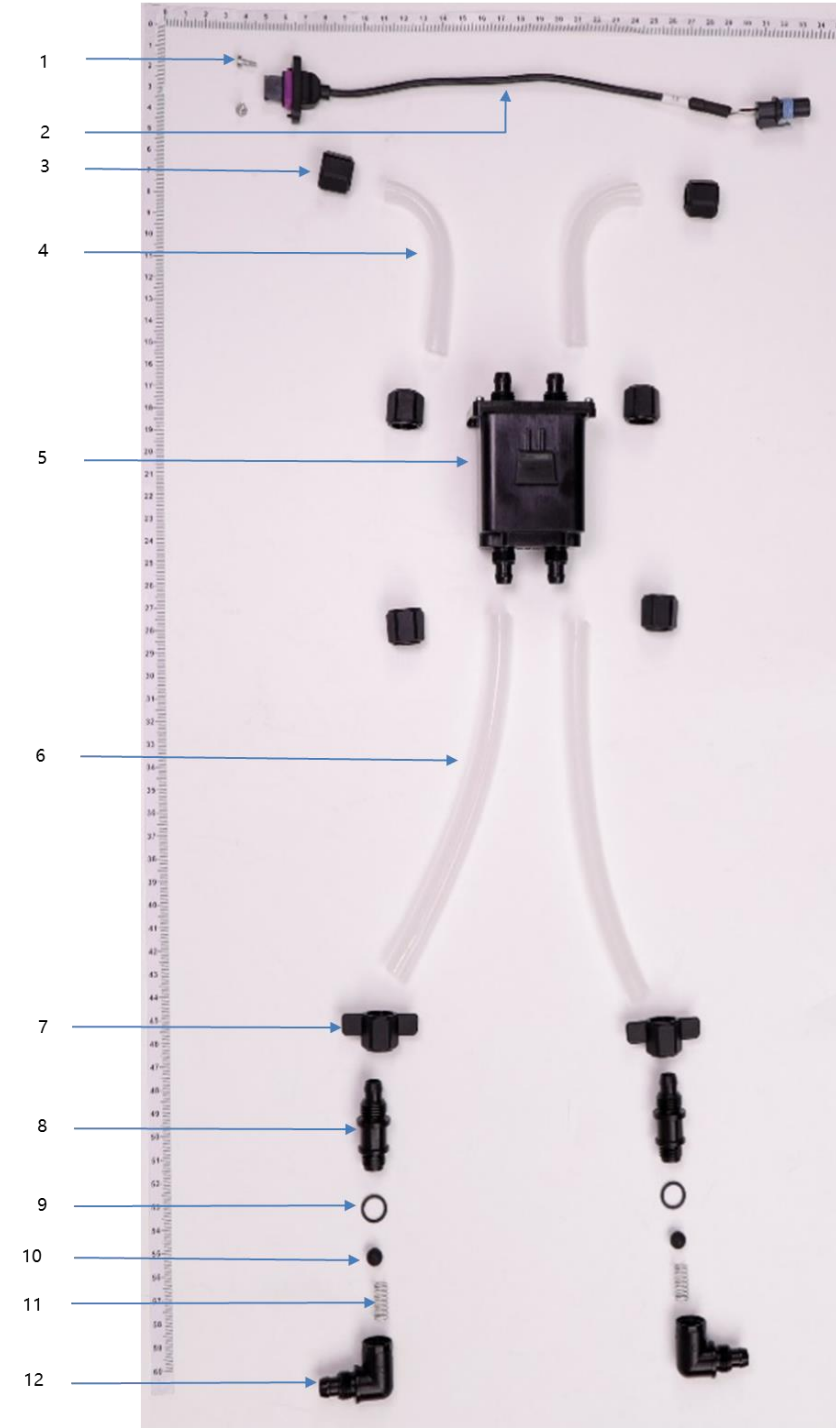

Cable Distribution Board

No.	Material Number	Material Name
1	YC.ST.LL000226	M30-HC01450080-100020-5103-Y
2	YC.JG.QX002311	Damping Pad A
3	YC.JG.QX002312	Damping Pad B
4	YC.JG.MY000688	RF Sealing Ring
5	BC.AG.SS000552	RF Board
6	YC.JG.MY000690	Aerial-Electronics Module and Spraying Module Sealing Ring
7	YC.WJ.L00870	Screw M30-HC060060-55-85
8	BC.AG.SS000617	Aerial-Electronics Module
9	BC.AG.SS000554	Spraying Module
10	YC.JG.MQ001294	Aerial-Electronics Module RF Thermal Conductive Pad
11	BC.AG.SS000556	Cable Distribution Board Module
12	YC.WJ.LL000235	M20-HPW00600060-065016-5103-Y
13	YC.JG.ZS002451	RF Cable Clip
14	YC.WJ.L00870	Screw M30-HC060060-55-85
15	YC.ST.LL000122	Screw M25-HC00780040-040020-5108-N
16	YC.JG.MY000389	Type-C Port Waterproof Cover
17	YC.SJ.S00717	Vent Trap

Impeller Pump

No.	Material Number	Material Name
1	YC.JG.ZS002233	Water Outlet Rotation Cover
2		N/A
3	YC.JG.ZS002214	Impeller Pump Shell
4	YC.XJ.QT000350	Pump_Connector Sealing Ring
5	YC.JG.ZS002348	Impeller Pump Curving Connector
6	BC.AG.SS000544	Impeller
7	YC.JG.ZS002216	Impeller Pump Spacing Sleeve
8	YC.ST.LL000224	M25-PF00500035-047015-5103-N
9	YC.JG.MY000703	Pump Sealing Ring
10	YC.JG.MY000704	Motor Sealing Ring
11	YC.JG.MY000712	Centrifugal Valve Rubber Pad
12	BC.AG.SS000543	Impeller Pump Motor

Flow Meter

No.	Material Number	Material Name
1	YC.ST.LL000122	Screw M25-HC00780040-040020-5108-N
2	YC.XC.XX000839	Flow Meter Signal Cable
3	YC.JG.ZS002255	Hose Nut
4	YC.JG.JS000022	Impeller Pump Right-Angle Connector
5	BC.AG.SS000545	Flow Meter Module (Including Signal Cable)
6	YC.JG.JS000027	Flow Meter Water Outlet Curving Connector
7	YC.JG.ZS002534	Thumb Nut
8	YC.JG.ZS002428	Hose Right-Angle Connector
9	YC.XJ.QT000350	Pump Connector Sealing Ring
10	YC.JG.MY000705	Sealing Ball
11	YC.JG.TT000098	Spring
12	YC.JG.ZS002348	Impeller Pump Curving Connector