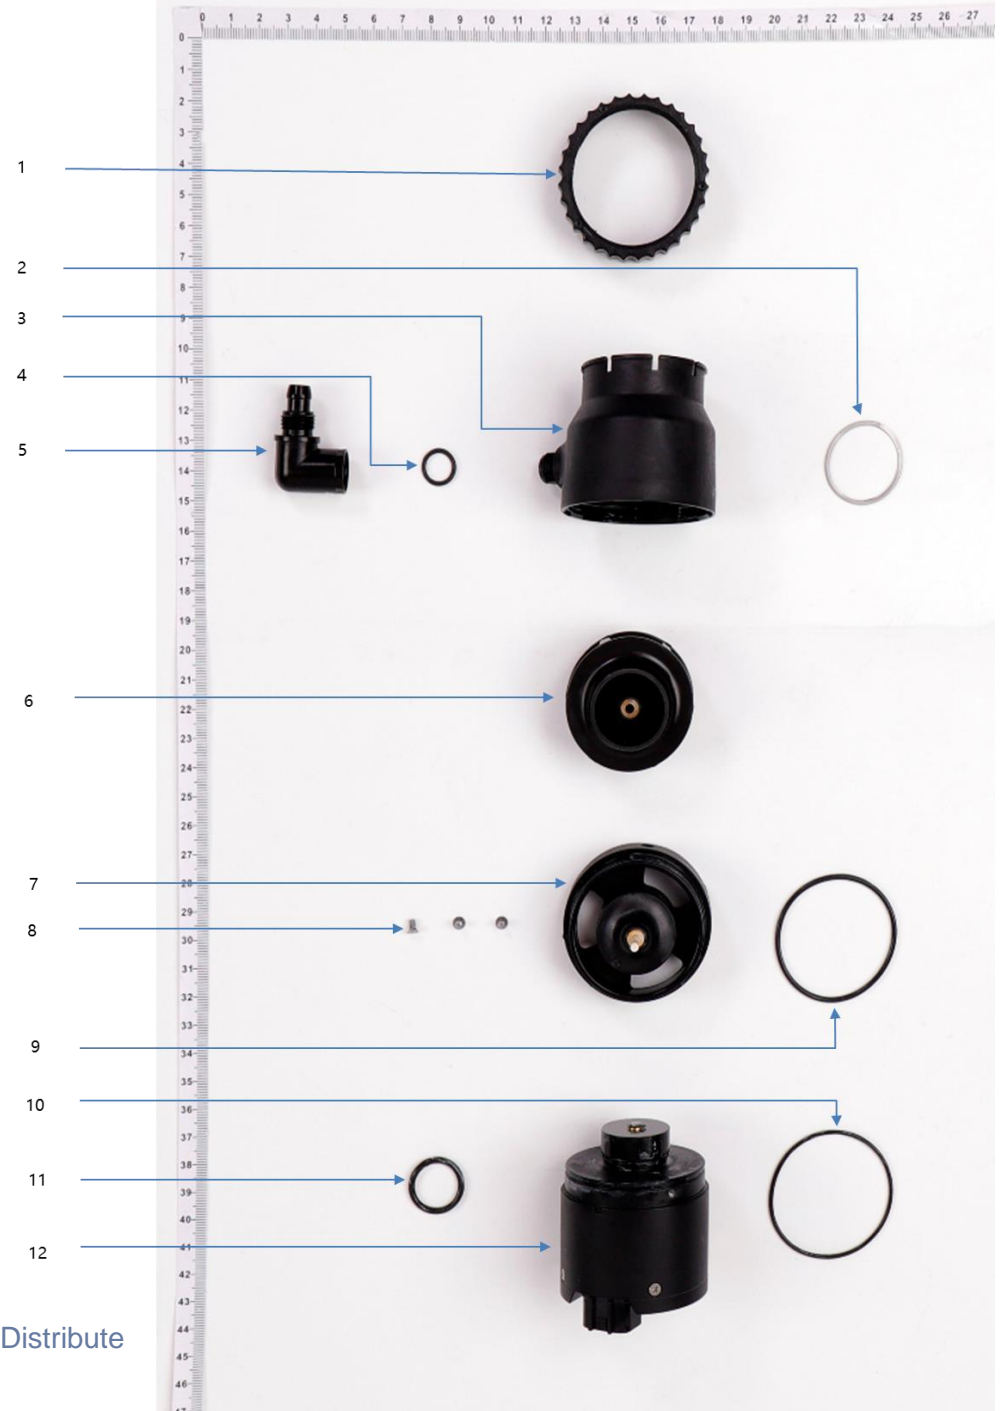

Impeller Pump

No.	Material Number	Material Name
1	YC.JG.ZS002233	Water Outlet Rotation Cover
2		N/A
3	YC.JG.ZS002214	Impeller Pump Shell
4	YC.XJ.QT000350	Pump_Connector Sealing Ring
5	YC.JG.ZS002348	Impeller Pump Curving Connector
6	BC.AG.SS000544	Impeller
7	YC.JG.ZS002216	Impeller Pump Spacing Sleeve
8	YC.ST.LL000224	M25-PF00500035-047015-5103-N
9	YC.JG.MY000703	Pump Sealing Ring
10	YC.JG.MY000704	Motor Sealing Ring
11	YC.JG.MY000712	Centrifugal Valve Rubber Pad
12	BC.AG.SS000543	Impeller Pump Motor