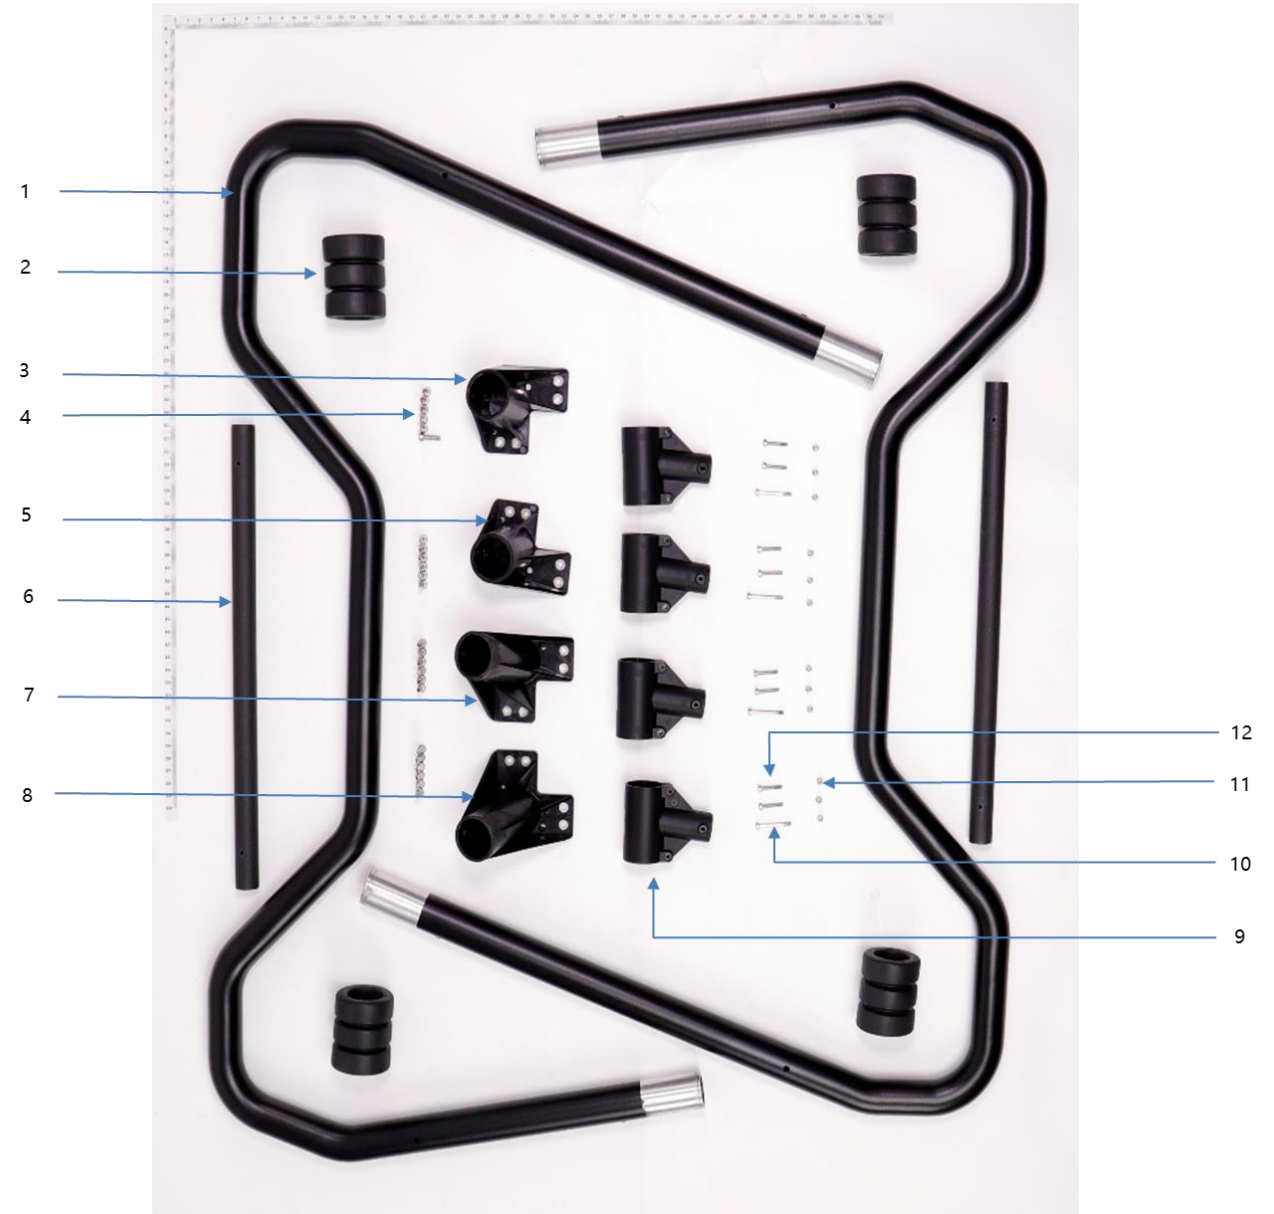

Landing Gear

No.	Material Number	Material Name
1	YC.JG.BJ001168	Landing Gear Aluminum Tube
2	YC.JG.FP000013	Buffer Bottom Pad
3	YC.JG.ZS002190	Landing Gear Fixing Piece (Rear Right)
4	YC.ST.LL000013	Screw M40-HC01400140-070039-0003-Y
5	YC.JG.ZS002189	Landing Gear Fixing Piece (Rear Left)
6	YC.JG.XW000089	Landing Gear Crossbeam
7	YC.JG.ZS002188	Landing Gear Fixing Piece (Front Left)
8	YC.JG.ZS002187	Landing Gear Fixing Piece (Front Right)
9	YC.JG.ZS002285	Landing Gear Y-tee Part
10	YC.ST.LL000017	Screw M30-HC02800070-055030-0003-Y
11	YC.WJ.L00877	M3 Nut
12	YC.WJ.L00873	Screw M30-HC1880-55-85