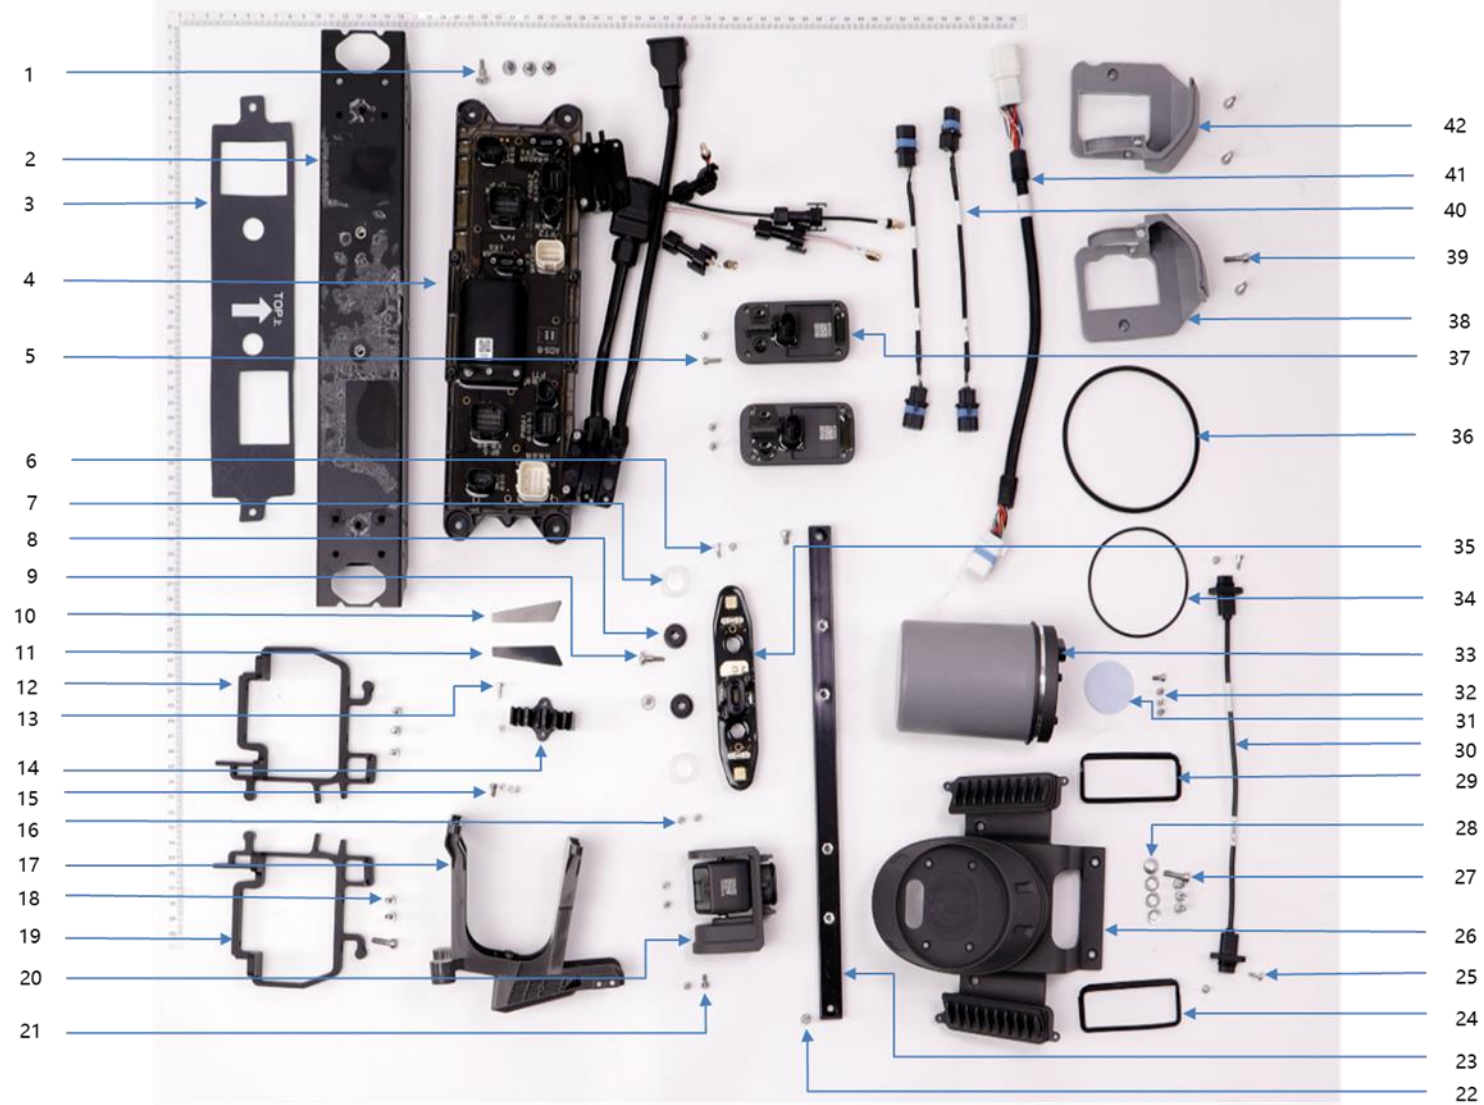

T40 Parts Diagram

March 2024

RANTIZO[®]

Confidential: Do Not Distribute

Introduction

1. Front Shell

2. Front Frame

3. Middle Frame

4. Load Sensor Bracket

5. Battery Fixing Piece

6. Rear Frame

7. Landing Gear

8. Spray Tank

9. M1 Arm

10. M3 Arm

11. Spray Rod

12. Cable Distribution Board

13. Impeller Pump

14. Flow Meter

15. Upper Propeller

16. Lower Propeller

17. Cables

Front Shell

No.	Material Number	Material Name
1	YC.JG.MY000776	Spraying Adaptive Cable Sleeve
2	YC.JG.ZS002432	Front Lower Shell 2
3	FL.SC.BB000001	Acetate Fabric
4	YC.JG.ZS002283	Front Lower Shell
5	YC.JG.ZS002282	Front Upper Shell
6	YC.WJ.L00870	Screw M30-HC060060-55-85
7	YC.JG.ZS002422	Outer Shell Buckle
8	YC.ST.LL000235	T30-HC00800080-057030-5103-N
9	YC.JG.ZS000998	Rear Shell Small Buckle Base
10	YC.ST.LL000236	T20-PC00400040-040010-5103-N

Confidential: Do Not Distribute

Middle Frame

No.	Material Number	Material Name
1	YC.JG.QX002085	Cable Tube
2	YC.JG.QX002258	M4 Aircraft Arm Connector
3	YC.ST.LL000013	Screw M40-HC01400140-070039-0003-Y
4	YC.JG.QX002257	M3 Aircraft Arm Connector
5	BC.AG.SS000579	Middle Frame Aluminum Tube (Right)
6	BC.AG.SS000578	Middle Frame Aluminum Tube (Left)
7	YC.JG.QX002136	M2 Aircraft Arm Connector
8	YC.JG.QX002135	M1 Aircraft Arm Connector
9	BC.AG.SS000550	Load Sensor Module
10	YC.JG.QX002110	Middle Frame Insert Part
11		N/A
12	YC.ST.LL000013	Screw M40-HC01400140-070039-0003-Y
13	YC.JG.BJ000942	Weight Sensor Module Fixing Piece
14	YC.JG.MY000790	Load Sensor Rubber Cover
14	YC.JG.MY001011	Load Sensor Rubber Cover
15	YC.JG.ZS002259	Hose Clip
16	YC.WJ.L00871	Screw M30-HC100100-55-85
17		N/A
18	YC.JG.ZS002229	Load Sensor Cable Clip
19		N/A
20	YC.JG.MY000686	Cable Tube Rubber Stopper
21	YC.ST.LL000013	Screw M40-HC01400140-070039-0003-Y
22	YC.JG.ZS002191	Aircraft Arm Fixing Piece (Left)
23		N/A
24		N/A
25	YC.ST.LL000013	Screw M40-HC01400140-070039-0003-Y
26	YC.JG.ZS002192	Aircraft Arm Fixing Piece (Right)