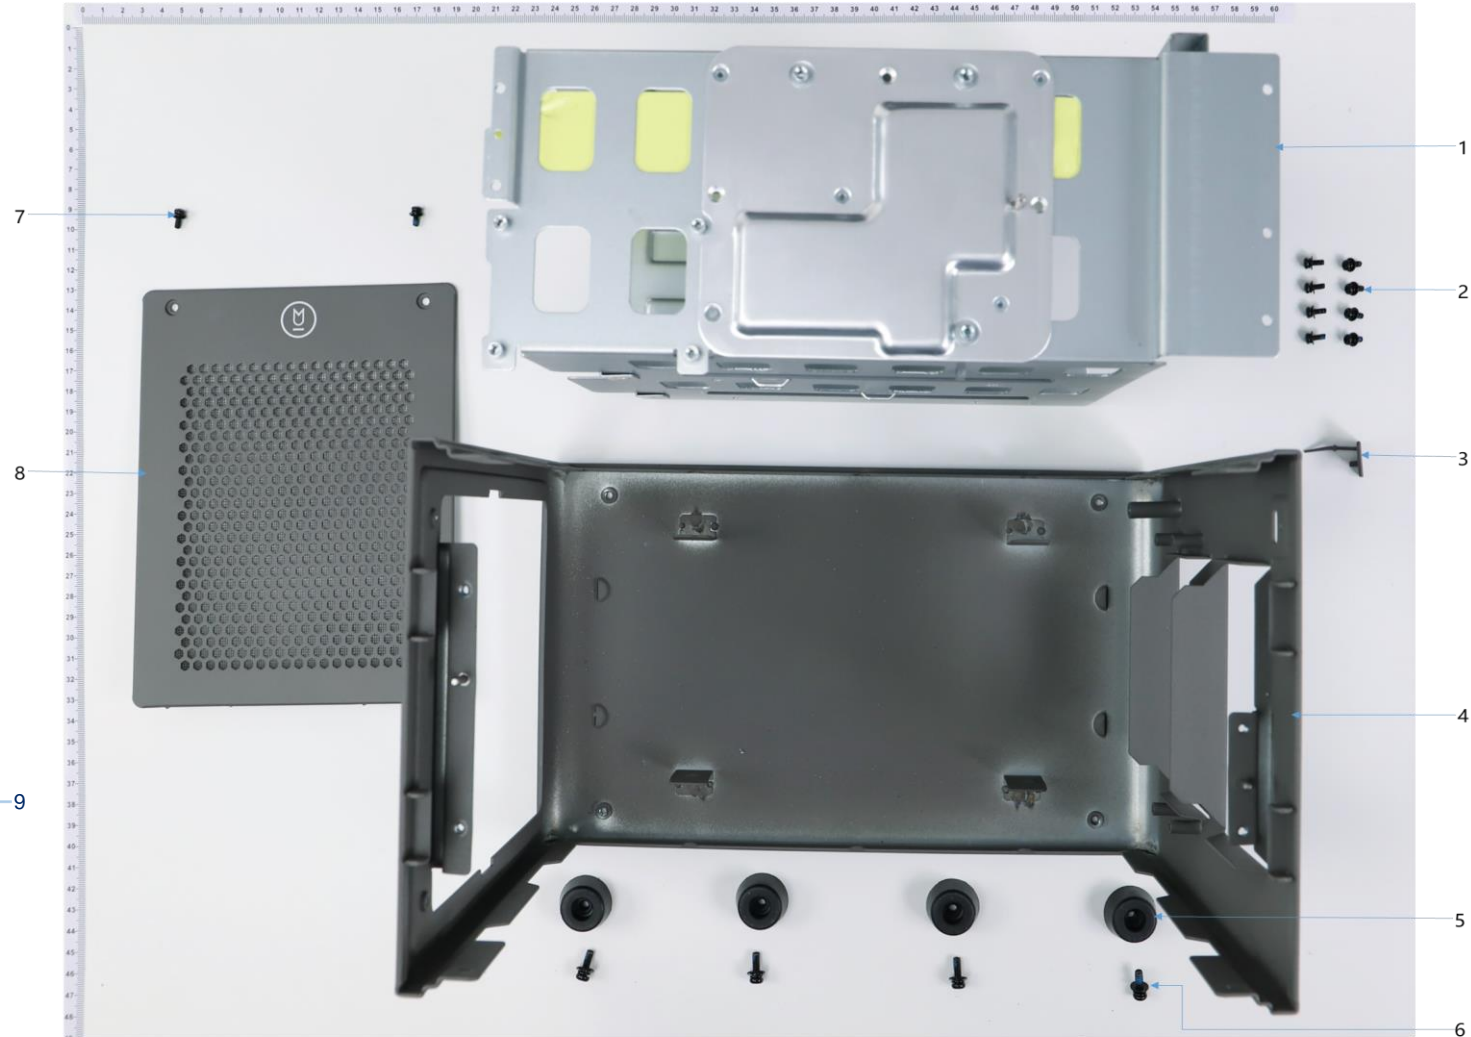

T10/T30 Intelligent Battery Station Diagram

April 2024

RANTIZO[®]

Confidential: Do Not Distribute

Intelligent Battery Station Pt 1

No.	Material Number	Material Name
1	YC.JG.ZS000937.04	Battery Station Side Board
2	YC.SJ.WS002329.05	Charger Side Plate B
3	YC.WJ.LL000217.02	T30-PR00800080-055020-3125-Y
4	YC.JG.ZS000935.02	Battery Cable Cover Plate
5	YC.WJ.LL000215.01	M3 x 8 Black Screw with Screw
6	YC.JG.ZS000937.04	Battery Station Side Board

Intelligent Battery Station Pt 2

No.	Material Number	Material Name
1	YC.JG.ZS000936.03	Charger Upper Cover
2	YC.JG.MQ000550.01	Panel Indicator Tape
3	YC.JG.MQ000615.01	Handle Screw Shielding Piece
4	YC.XJ.QT000174.03	Charger Handle
5	YC.JG.MQ000615.01	Handle Screw Shielding Piece
6	YC.WJ.LM000042.02	M40-HX070032-0223
7	YC.WJ.ZZ002715.02	Charger Handle Fixing Pin
8	YC.XC.XX000703.02	LED Board Communication Cable
9	YC.WJ.LL000217.02	T30-PR00800080-055020-3125-Y
10	YC.XC.XX000724.05	Battery Station Switch
11	BC.AG.PP000176.03	Chargers LED Board
12	YC.JG.MQ000551.01	LED Shading Cotton
13	YC.JG.MQ000822.01	Battery Station Upper Cover Sticker

Intelligent Battery Station Pt 3

No.	Material Number	Material Name
1	YC.JG.BJ000534.04	Battery Station Module Bracket
2	YC.WJ.LL000215.01	M3 x 8 Black Screw with Screw
3	YC.XJ.QT000175.03	Charger Type-C Silicone Rubber Stopper
4	YC.JG.BJ000532.03	Battery Station U-type Frame
5	YC.SJ.WS002365.02	Charger Landing Gear Pad
6	YC.WJ.LL000214.01	M4*12 Black Screw with Pad
7	YC.WJ.LL000215.01	M3 x 8 Black Screw with Screw
8	YC.JG.BJ000556.03	Battery Station Thermal Panel
9	YC.JG.BJ000542.02	Charger Rear Decorative Plate