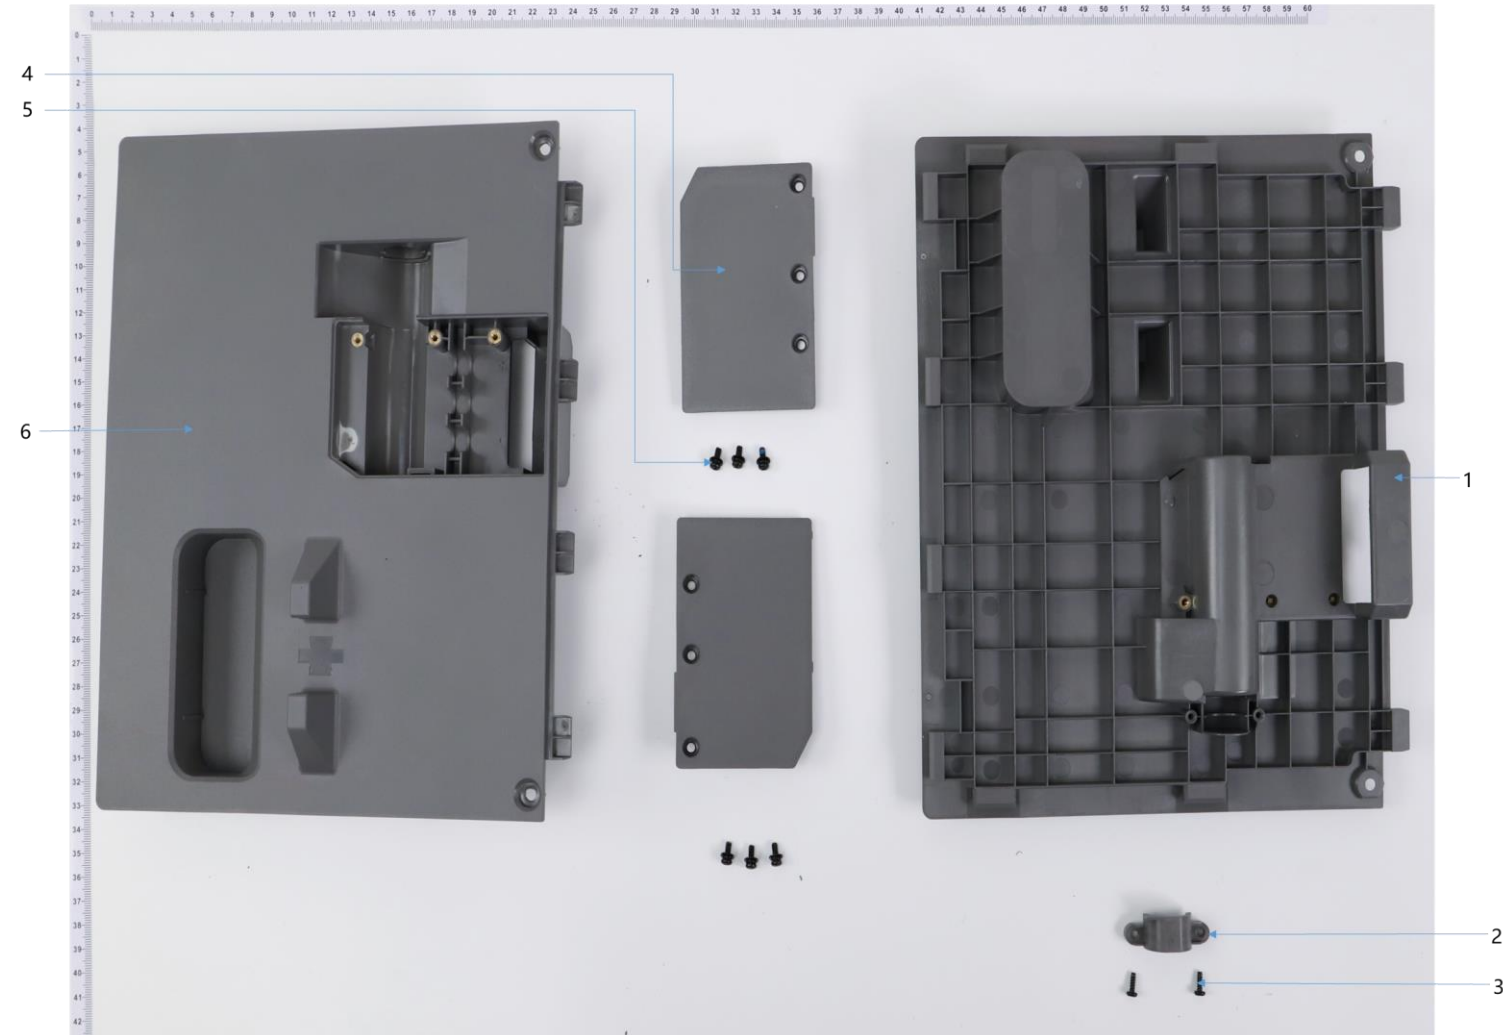

T10/T30 Intelligent Battery Station Diagram

April 2024

RANTIZO[®]

Confidential: Do Not Distribute

Intelligent Battery Station Pt 1

No.	Material Number	Material Name
1	YC.JG.ZS000937.04	Battery Station Side Board
2	YC.SJ.WS002329.05	Charger Side Plate B
3	YC.WJ.LL000217.02	T30-PR00800080-055020-3125-Y
4	YC.JG.ZS000935.02	Battery Cable Cover Plate
5	YC.WJ.LL000215.01	M3 x 8 Black Screw with Screw
6	YC.JG.ZS000937.04	Battery Station Side Board

Intelligent Battery Station Pt 2

No.	Material Number	Material Name
1	YC.JG.ZS000936.03	Charger Upper Cover
2	YC.JG.MQ000550.01	Panel Indicator Tape
3	YC.JG.MQ000615.01	Handle Screw Shielding Piece
4	YC.XJ.QT000174.03	Charger Handle
5	YC.JG.MQ000615.01	Handle Screw Shielding Piece
6	YC.WJ.LM000042.02	M40-HX070032-0223
7	YC.WJ.ZZ002715.02	Charger Handle Fixing Pin
8	YC.XC.XX000703.02	LED Board Communication Cable
9	YC.WJ.LL000217.02	T30-PR00800080-055020-3125-Y
10	YC.XC.XX000724.05	Battery Station Switch
11	BC.AG.PP000176.03	Chargers LED Board
12	YC.JG.MQ000551.01	LED Shading Cotton
13	YC.JG.MQ000822.01	Battery Station Upper Cover Sticker

Intelligent Battery Station Pt 3

No.	Material Number	Material Name
1	YC.JG.BJ000534.04	Battery Station Module Bracket
2	YC.WJ.LL000215.01	M3 x 8 Black Screw with Screw
3	YC.XJ.QT000175.03	Charger Type-C Silicone Rubber Stopper
4	YC.JG.BJ000532.03	Battery Station U-type Frame
5	YC.SJ.WS002365.02	Charger Landing Gear Pad
6	YC.WJ.LL000214.01	M4*12 Black Screw with Pad
7	YC.WJ.LL000215.01	M3 x 8 Black Screw with Screw
8	YC.JG.BJ000556.03	Battery Station Thermal Panel
9	YC.JG.BJ000542.02	Charger Rear Decorative Plate