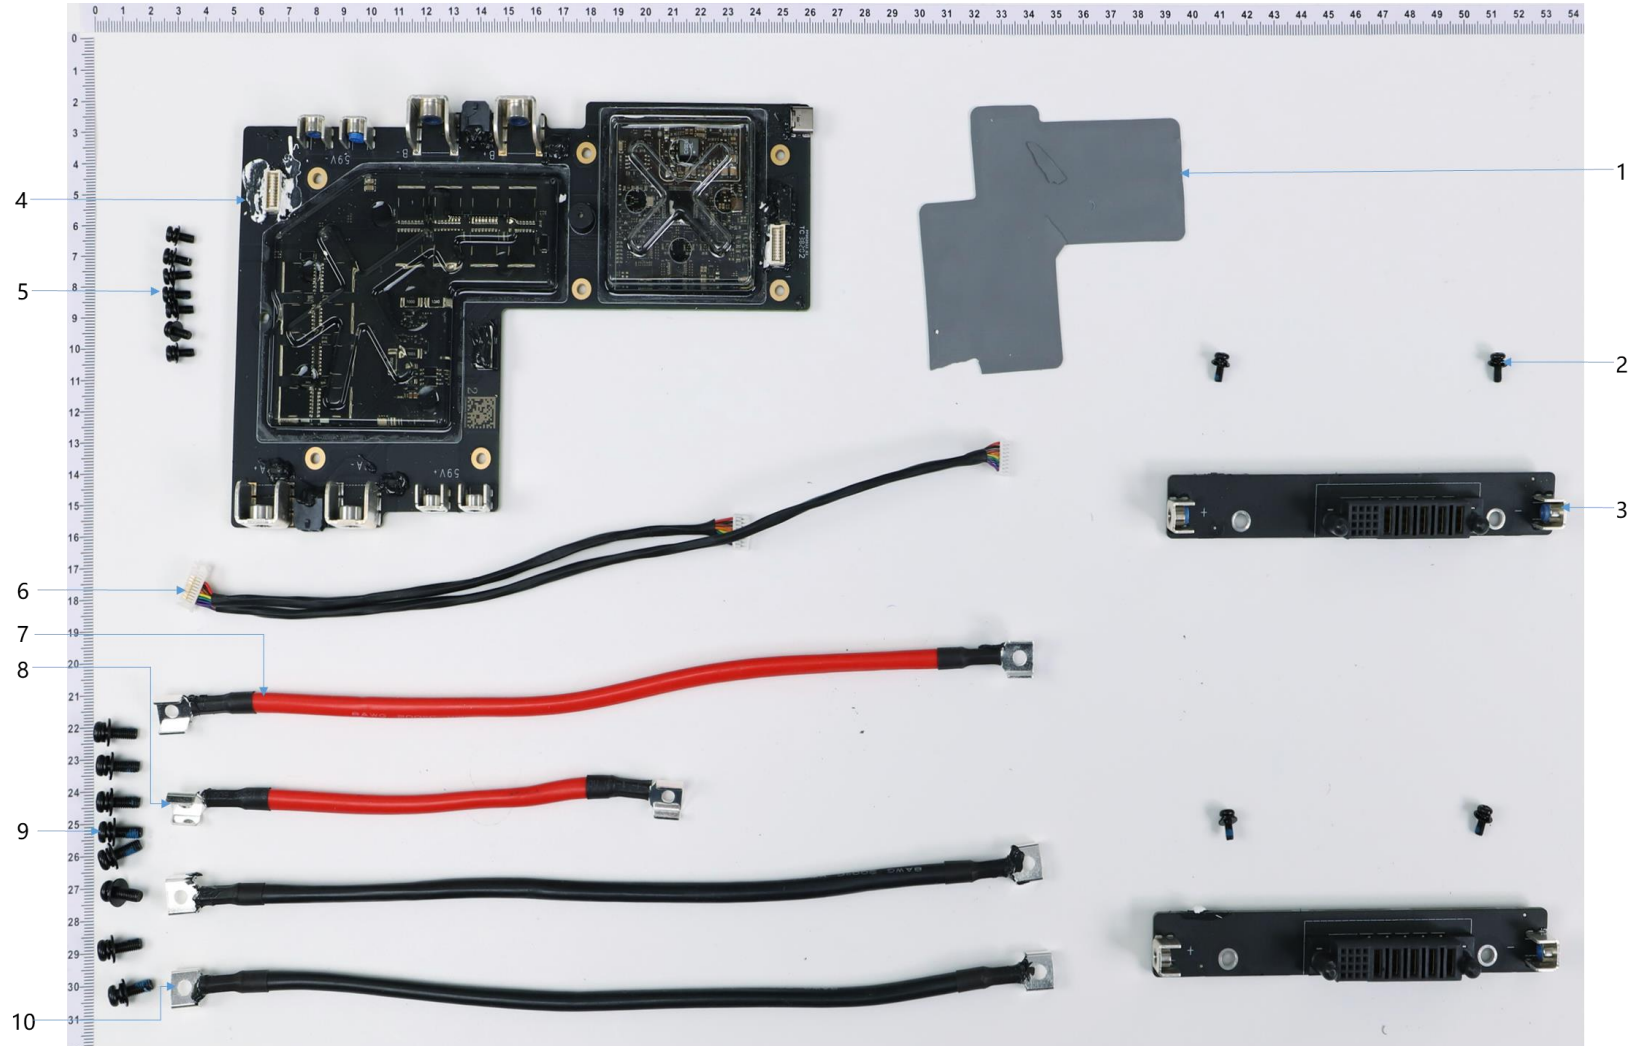

Intelligent Battery Station Pt 4

No.	Material Number	Material Name
1	YC.JG.MQ000549.02	Battery Station Board Thermal Pad
2	YC.WJ.LL000215.01	M3 x 8 Black Screw with Screw
3	BC.AG.PP000204.03	Power Module Adapter
4	BC.AG.SS000405.01	T30 Battery Station Board Module
5	YC.WJ.LL000215.01	M3 x 8 Black Screw with Screw
6	YC.XC.XX000720.03	T30 Power Module Communication Cable
7	YC.XC.DD000455.03	Battery Station Positive Polar Cable (280 mm)
8	YC.XC.DD000451.02	Battery Station Positive Polar Cable (150 mm)
9	YC.WJ.LL000214.01	M4*12 Black Screw with Pad
10	YC.XC.DD000452.03	Battery Station Negative Polar Cable (280 mm)
11	YC.XC.XX000721.03	T10 Power Module Communication Cable