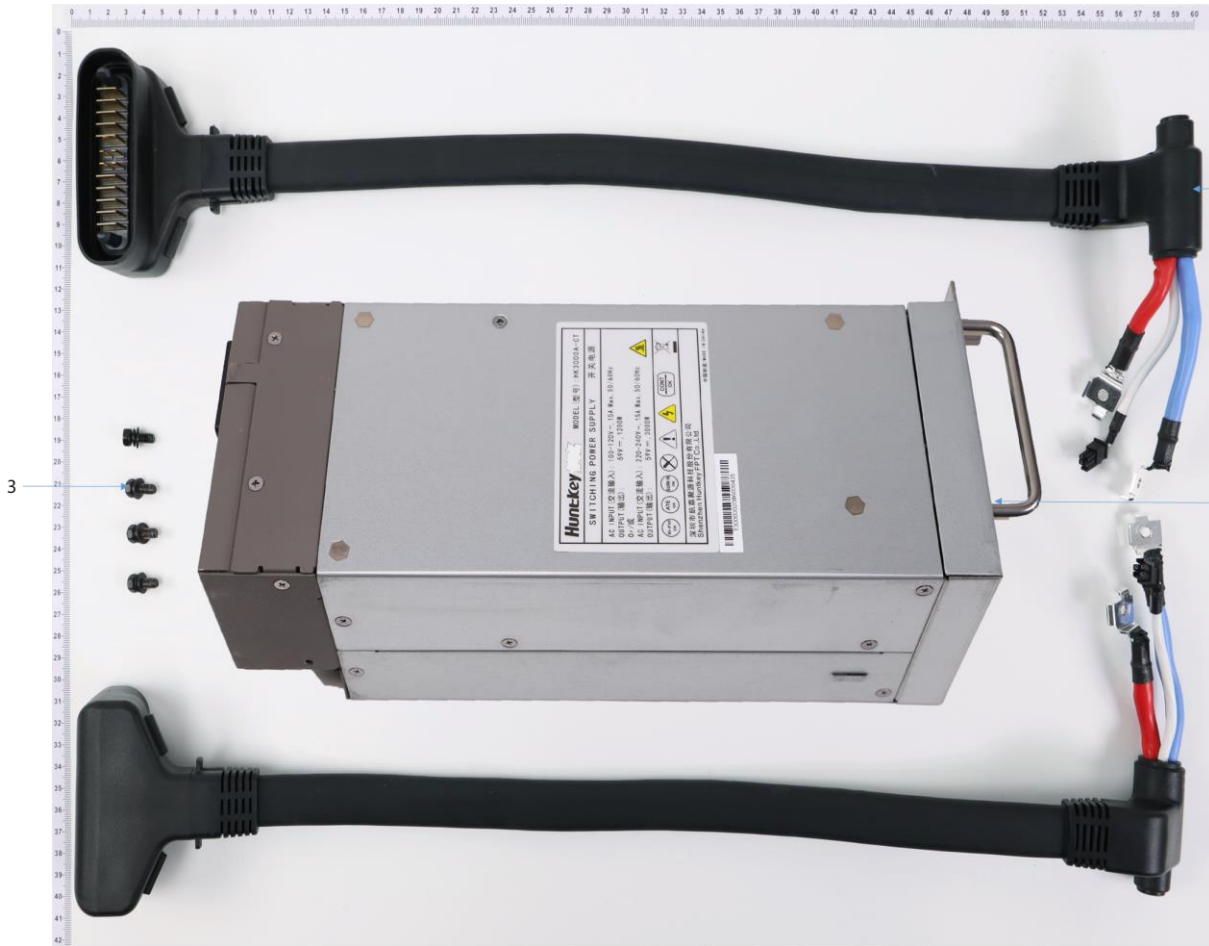

Intelligent Battery Station Pt 5