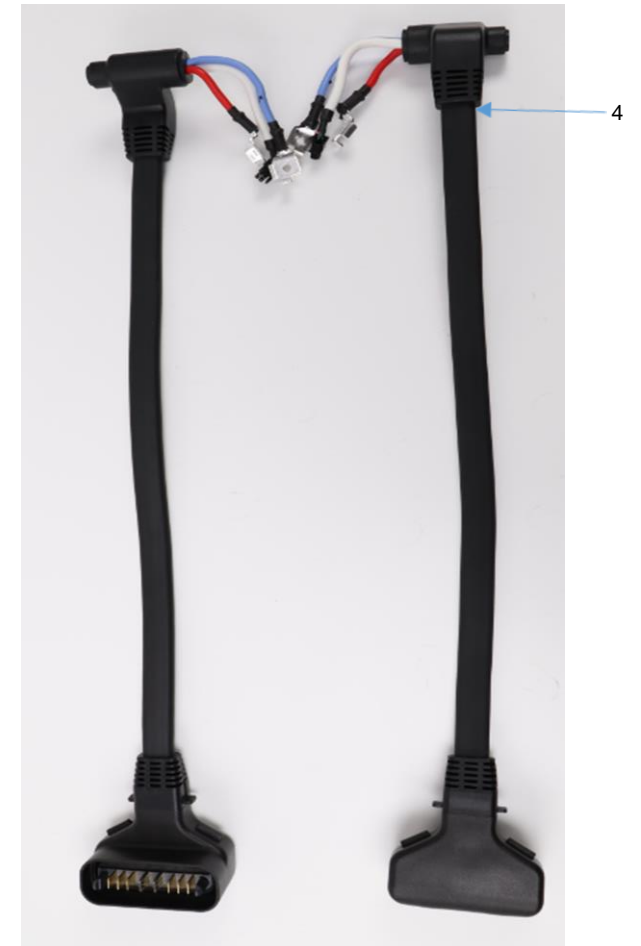

No.	Material Number	Material Name
1	YC.XC.DD000 453.04	T30 Battery Charging Cable
2	YC.DZ.BC000 063.01	T30/T10 Battery Station Power Module (HJ)
3	YC.WJ.LL000 214.01	M4*12 Black Screw with Pad
4	YC.XC.DD000 454.05	T10 Battery Station Charging Cable