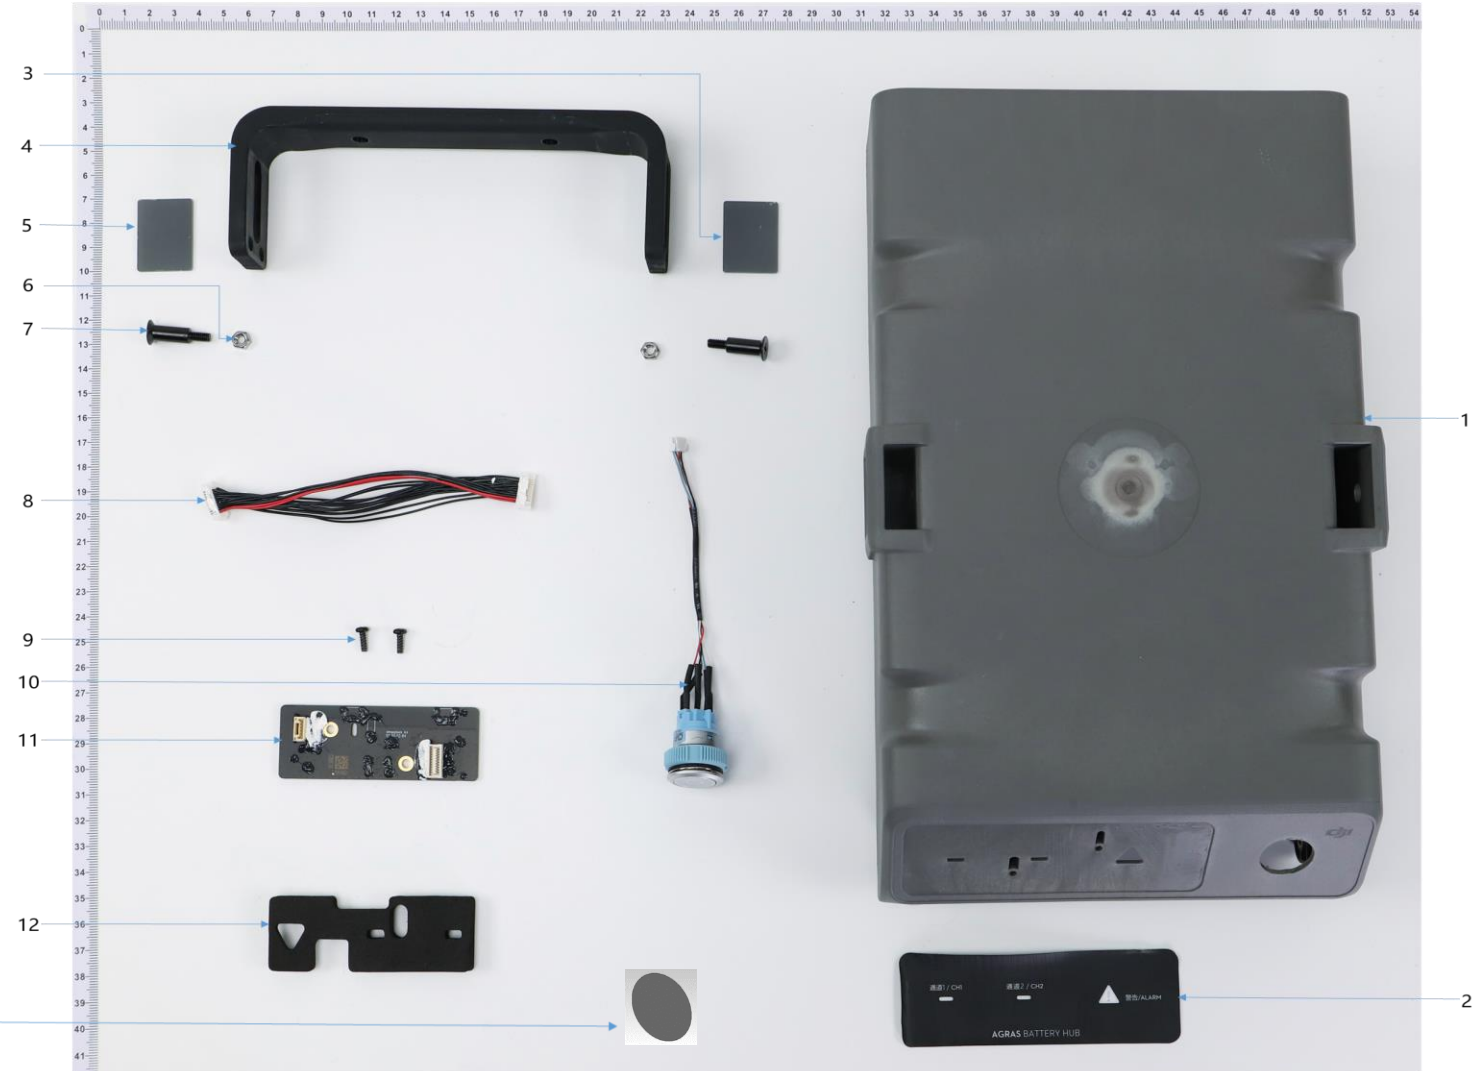

T10/T30 Intelligent Battery Station Diagram

April 2024

RANTIZO[®]

Confidential: Do Not Distribute

Intelligent Battery Station Pt 1

No.	Material Number	Material Name
1	YC.JG.ZS000937.04	Battery Station Side Board
2	YC.SJ.WS002329.05	Charger Side Plate B
3	YC.WJ.LL000217.02	T30-PR00800080-055020-3125-Y
4	YC.JG.ZS000935.02	Battery Cable Cover Plate
5	YC.WJ.LL000215.01	M3 x 8 Black Screw with Screw
6	YC.JG.ZS000937.04	Battery Station Side Board

Intelligent Battery Station Pt 2

No.	Material Number	Material Name
1	YC.JG.ZS000936.03	Charger Upper Cover
2	YC.JG.MQ000550.01	Panel Indicator Tape
3	YC.JG.MQ000615.01	Handle Screw Shielding Piece
4	YC.XJ.QT000174.03	Charger Handle
5	YC.JG.MQ000615.01	Handle Screw Shielding Piece
6	YC.WJ.LM000042.02	M40-HX070032-0223
7	YC.WJ.ZZ002715.02	Charger Handle Fixing Pin
8	YC.XC.XX000703.02	LED Board Communication Cable
9	YC.WJ.LL000217.02	T30-PR00800080-055020-3125-Y
10	YC.XC.XX000724.05	Battery Station Switch
11	BC.AG.PP000176.03	Chargers LED Board
12	YC.JG.MQ000551.01	LED Shading Cotton
13	YC.JG.MQ000822.01	Battery Station Upper Cover Sticker

Intelligent Battery Station Pt 3

No.	Material Number	Material Name
1	YC.JG.BJ000534.04	Battery Station Module Bracket
2	YC.WJ.LL000215.01	M3 x 8 Black Screw with Screw
3	YC.XJ.QT000175.03	Charger Type-C Silicone Rubber Stopper
4	YC.JG.BJ000532.03	Battery Station U-type Frame
5	YC.SJ.WS002365.02	Charger Landing Gear Pad
6	YC.WJ.LL000214.01	M4*12 Black Screw with Pad
7	YC.WJ.LL000215.01	M3 x 8 Black Screw with Screw
8	YC.JG.BJ000556.03	Battery Station Thermal Panel
9	YC.JG.BJ000542.02	Charger Rear Decorative Plate